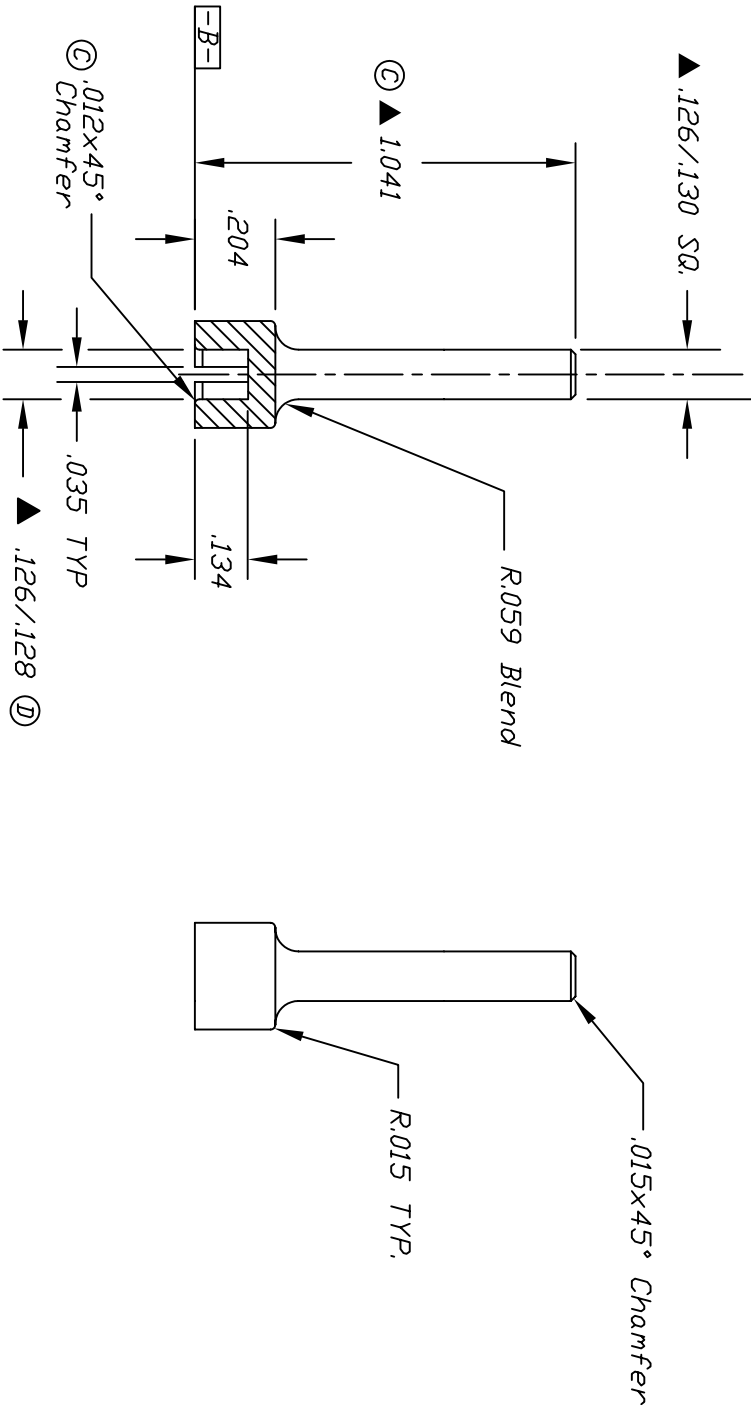

L	±.004	B
M	±.006	A

- NOTES:
1. ALL DIMENSIONS IN INCHES
  2. MATERIAL: ABS CYCOLAC KWJ OR KJB COLOR: Black (C)
  3. TOLERANCES UNLESS OTHERWISE SPECIFIED: ±.004
  4. ▲ DESIGNATE MAJOR DIMS.

D	.126/.128 Was .126/.130	3/27/97	
C	1.041 Was .988 Add .012x45° Chamfer Color: Black Was White	2/19/97	
REV.	DESCRIPTION	DATE	CHKD
THE INFORMATION CONTAINED IN THIS DOCUMENT IS PROPRIETARY TO E-SWITCH AND IS NOT TO BE COPIED OR TRANSFERRED			

TOLERANCES

0.0	
0.00	

**E-SWITCH®**

TITLE  
PLUNGER EXTENSION FOR 3.3 SQ. PLUNGER

SCALE 2:1      DATE 2/3/97      DR MM      DWG P035200      REV D