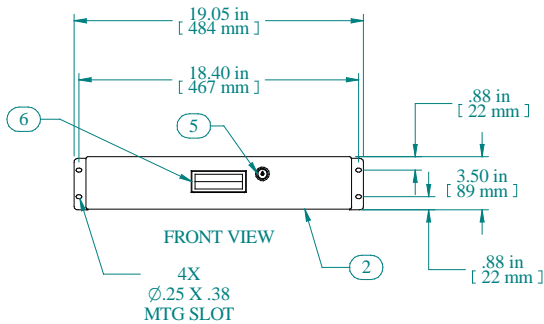

TOP VIEW

SIDE VIEW WITHOUT SHROUD

Item Number	Title	Quantity
1	RDRW - DRAWER BODY	1
2	RDRW - DRAWER PLATE	1
3	RDRW - DRAWER SHROUD	1
4	SLIDE 12" FULL TRAVEL	2
5	LOC KEY-LOCK WITH NUT H-7.5 MM	1
6	PLASTIC HANDLE	1

PART NUMBERS

RDRW1900312BK1	PAINTED BLACK TEXTURED
RDRW1900312CG1	PAINTED GREY/BEIGE TEXTURED
RDRW1900312LG1	PAINTED RAL7035 TEXTURED

NOTES

Maximum Weight 60 lb No Rear Support
 Maximum Weight 120 lb Rear Supported
 Mounting Hardware Included