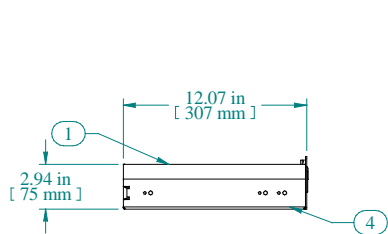

TOP VIEW

SIDE VIEW WITHOUT SHROUD

Item Number	Title	Quantity
1	RDRW - DRAWER BODY	1
2	RDRW - DRAWER PLATE	1
3	RDRW - DRAWER SHROUD	1
4	SLIDE 12" FULL TRAVEL	2
5	LOC KEY-LOCK WITH NUT H-7.5 MM	1
6	PLASTIC HANDLE	1

PART NUMBERS

RDRW1900312BK1	PAINTED BLACK TEXTURED
RDRW1900312CG1	PAINTED GREY/BEIGE TEXTURED
RDRW1900312LG1	PAINTED RAL7035 TEXTURED

NOTES

Maximum Weight 60 lb No Rear Support
 Maximum Weight 120 lb Rear Supported
 Mounting Hardware Included