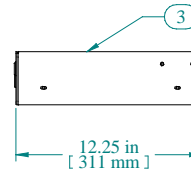

TOP VIEW

SIDE VIEW WITHOUT SHROUD

Item Number	Title	Quantity
1	RDRW - DRAWER BODY	1
2	RDRW - DRAWER PLATE	1
3	RDRW - DRAWER SHROUD	1
4	SLIDE 12" FULL TRAVEL	2
5	LOC KEY-LOCK WITH NUT H-7.5 MM	1
6	PLASTIC HANDLE	1