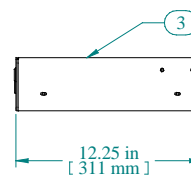

TOP VIEW

SIDE VIEW WITHOUT SHROUD

FRONT VIEW

4X  
Ø.25 X .38  
MTG SLOT

Item Number	Title	Quantity
1	RDRW - DRAWER BODY	1
2	RDRW - DRAWER PLATE	1
3	RDRW - DRAWER SHROUD	1
4	SLIDE 12" FULL TRAVEL	2
5	LOC KEY-LOCK WITH NUT H-7.5 MM	1
6	PLASTIC HANDLE	1