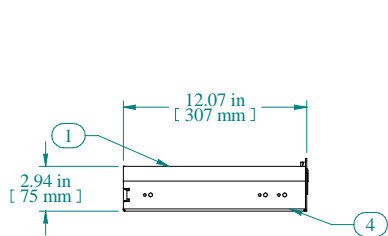

TOP VIEW

SIDE VIEW WITHOUT SHROUD

FRONT VIEW

4X  
Ø.25 X .38  
MTG SLOT

Item Number	Title	Quantity
1	RDRW - DRAWER BODY	1
2	RDRW - DRAWER PLATE	1
3	RDRW - DRAWER SHROUD	1
4	SLIDE 12" FULL TRAVEL	2
5	LOC KEY-LOCK WITH NUT H-7.5 MM	1
6	PLASTIC HANDLE	1

Data subject to change without notice. Isometric drawing not to scale.