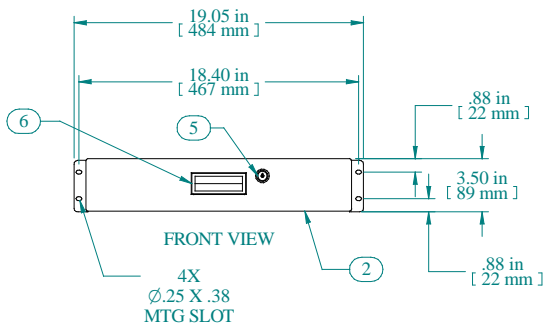

TOP VIEW

SIDE VIEW WITHOUT SHROUD

FRONT VIEW

4X  
Ø.25 X .38  
MTG SLOT

Item Number	Title	Quantity
1	RDRW - DRAWER BODY	1
2	RDRW - DRAWER PLATE	1
3	RDRW - DRAWER SHROUD	1
4	SLIDE 12" FULL TRAVEL	2
5	LOC KEY-LOCK WITH NUT H-7.5 MM	1
6	PLASTIC HANDLE	1

PART NUMBERS

RDRW1900312BK1	PAINTED BLACK TEXTURED
RDRW1900312CG1	PAINTED GREY/BEIGE TEXTURED
RDRW1900312LG1	PAINTED RAL7035 TEXTURED

NOTES

Maximum Weight 60 lb No Rear Support  
Maximum Weight 120 lb Rear Supported  
Mounting Hardware Included