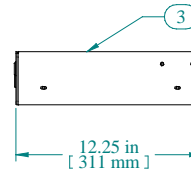

TOP VIEW

SIDE VIEW WITHOUT SHROUD

FRONT VIEW

Item Number	Title	Quantity
1	RDRW - DRAWER BODY	1
2	RDRW - DRAWER PLATE	1
3	RDRW - DRAWER SHROUD	1
4	SLIDE 12" FULL TRAVEL	2
5	LOC KEY-LOCK WITH NUT H-7.5 MM	1
6	PLASTIC HANDLE	1

Data subject to change without notice. Isometric drawing not to scale.