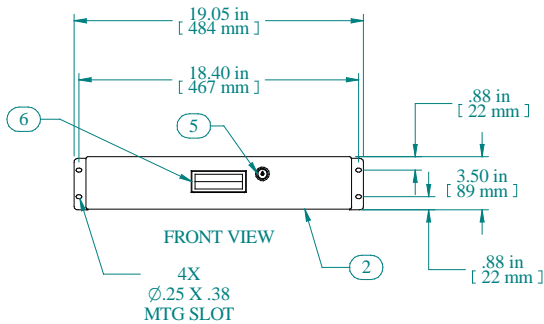

TOP VIEW

SIDE VIEW WITHOUT SHROUD

FRONT VIEW

Item Number	Title	Quantity
1	RDRW - DRAWER BODY	1
2	RDRW - DRAWER PLATE	1
3	RDRW - DRAWER SHROUD	1
4	SLIDE 12" FULL TRAVEL	2
5	LOC KEY-LOCK WITH NUT H-7.5 MM	1
6	PLASTIC HANDLE	1