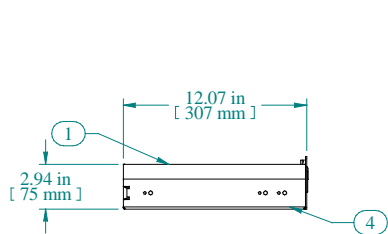

TOP VIEW

SIDE VIEW WITHOUT SHROUD

FRONT VIEW

Item Number	Title	Quantity
1	RDRW - DRAWER BODY	1
2	RDRW - DRAWER PLATE	1
3	RDRW - DRAWER SHROUD	1
4	SLIDE 12" FULL TRAVEL	2
5	LOC KEY-LOCK WITH NUT H-7.5 MM	1
6	PLASTIC HANDLE	1

Data subject to change without notice. Isometric drawing not to scale.