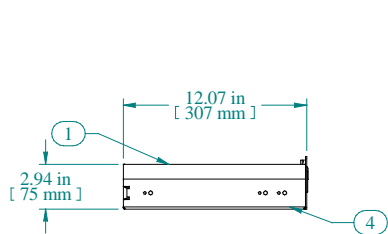

TOP VIEW

SIDE VIEW WITHOUT SHROUD

FRONT VIEW

4X  
Ø.25 X .38  
MTG SLOT

Item Number	Title	Quantity
1	RDRW - DRAWER BODY	1
2	RDRW - DRAWER PLATE	1
3	RDRW - DRAWER SHROUD	1
4	SLIDE 12" FULL TRAVEL	2
5	LOC KEY-LOCK WITH NUT H-7.5 MM	1
6	PLASTIC HANDLE	1

Data subject to change without notice. Isometric drawing not to scale.