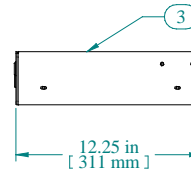

TOP VIEW

SIDE VIEW WITHOUT SHROUD

FRONT VIEW

4X  
Ø.25 X .38  
MTG SLOT

Item Number	Title	Quantity
1	RDRW - DRAWER BODY	1
2	RDRW - DRAWER PLATE	1
3	RDRW - DRAWER SHROUD	1
4	SLIDE 12" FULL TRAVEL	2
5	LOC KEY-LOCK WITH NUT H-7.5 MM	1
6	PLASTIC HANDLE	1

Data subject to change without notice. Isometric drawing not to scale.