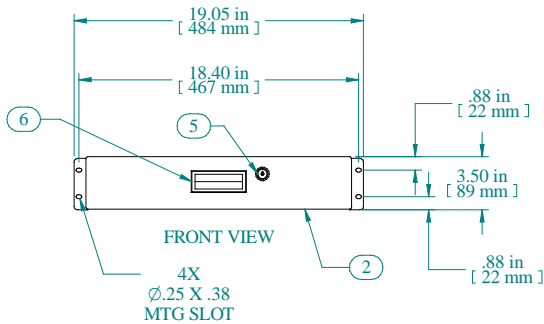

TOP VIEW

SIDE VIEW WITHOUT SHROUD

FRONT VIEW

4X  
Ø.25 X .38  
MTG SLOT

Item Number	Title	Quantity
1	RDRW - DRAWER BODY	1
2	RDRW - DRAWER PLATE	1
3	RDRW - DRAWER SHROUD	1
4	SLIDE 12" FULL TRAVEL	2
5	LOC KEY-LOCK WITH NUT H-7.5 MM	1
6	PLASTIC HANDLE	1