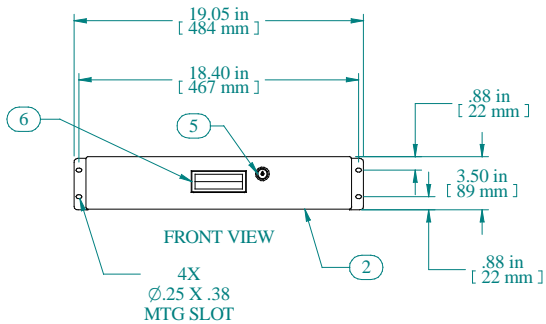

TOP VIEW

SIDE VIEW WITHOUT SHROUD

FRONT VIEW

4X
Ø.25 X .38
MTG SLOT

Item Number	Title	Quantity
1	RDRW - DRAWER BODY	1
2	RDRW - DRAWER PLATE	1
3	RDRW - DRAWER SHROUD	1
4	SLIDE 12" FULL TRAVEL	2
5	LOC KEY-LOCK WITH NUT H-7.5 MM	1
6	PLASTIC HANDLE	1

PART NUMBERS

RDRW1900312BK1	PAINTED BLACK TEXTURED
RDRW1900312CG1	PAINTED GREY/BEIGE TEXTURED
RDRW1900312LG1	PAINTED RAL7035 TEXTURED

NOTES

Maximum Weight 60 lb No Rear Support
Maximum Weight 120 lb Rear Supported
Mounting Hardware Included