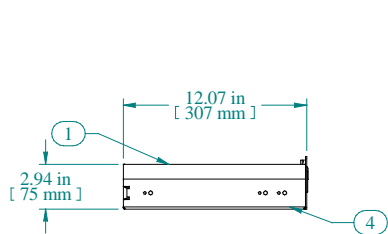

TOP VIEW

SIDE VIEW WITHOUT SHROUD

FRONT VIEW

4X
Ø.25 X .38
MTG SLOT

Item Number	Title	Quantity
1	RDRW - DRAWER BODY	1
2	RDRW - DRAWER PLATE	1
3	RDRW - DRAWER SHROUD	1
4	SLIDE 12" FULL TRAVEL	2
5	LOC KEY-LOCK WITH NUT H-7.5 MM	1
6	PLASTIC HANDLE	1

PART NUMBERS

RDRW1900312BK1	PAINTED BLACK TEXTURED
RDRW1900312CG1	PAINTED GREY/BEIGE TEXTURED
RDRW1900312LG1	PAINTED RAL7035 TEXTURED

NOTES

Maximum Weight 60 lb No Rear Support
Maximum Weight 120 lb Rear Supported
Mounting Hardware Included