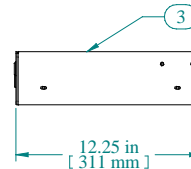

TOP VIEW

SIDE VIEW WITHOUT SHROUD

FRONT VIEW

4X
Ø.25 X .38
MTG SLOT

Item Number	Title	Quantity
1	RDRW - DRAWER BODY	1
2	RDRW - DRAWER PLATE	1
3	RDRW - DRAWER SHROUD	1
4	SLIDE 12" FULL TRAVEL	2
5	LOC KEY-LOCK WITH NUT H-7.5 MM	1
6	PLASTIC HANDLE	1