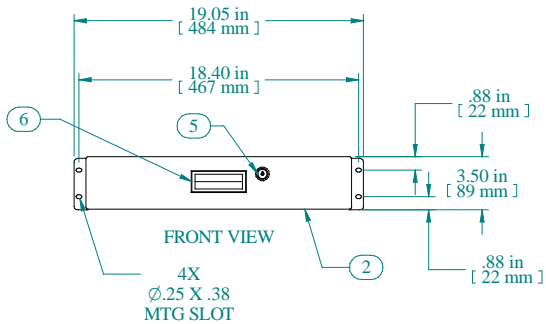

TOP VIEW

SIDE VIEW WITHOUT SHROUD

FRONT VIEW

4X  
Ø.25 X .38  
MTG SLOT

Item Number	Title	Quantity
1	RDRW - DRAWER BODY	1
2	RDRW - DRAWER PLATE	1
3	RDRW - DRAWER SHROUD	1
4	SLIDE 12" FULL TRAVEL	2
5	LOC KEY-LOCK WITH NUT H-7.5 MM	1
6	PLASTIC HANDLE	1

PART NUMBERS

RDRW1900312BK1	PAINTED BLACK TEXTURED
RDRW1900312CG1	PAINTED GREY/BEIGE TEXTURED
RDRW1900312LG1	PAINTED RAL7035 TEXTURED

NOTES

Maximum Weight 60 lb No Rear Support  
Maximum Weight 120 lb Rear Supported  
Mounting Hardware Included