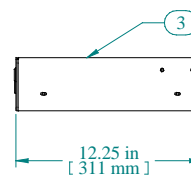

TOP VIEW

SIDE VIEW WITHOUT SHROUD

FRONT VIEW

4X
Ø.25 X .38
MTG SLOT

Item Number	Title	Quantity
1	RDRW - DRAWER BODY	1
2	RDRW - DRAWER PLATE	1
3	RDRW - DRAWER SHROUD	1
4	SLIDE 12" FULL TRAVEL	2
5	LOC KEY-LOCK WITH NUT H-7.5 MM	1
6	PLASTIC HANDLE	1