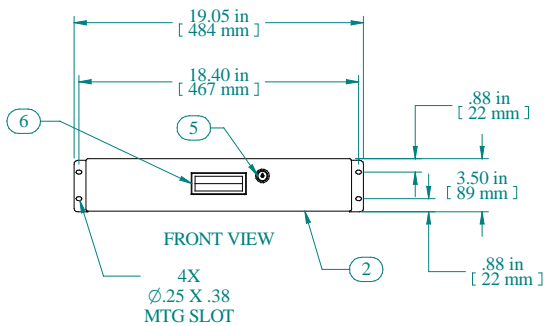

TOP VIEW

SIDE VIEW WITHOUT SHROUD

FRONT VIEW

4X
Ø.25 X .38
MTG SLOT

Item Number	Title	Quantity
1	RDRW - DRAWER BODY	1
2	RDRW - DRAWER PLATE	1
3	RDRW - DRAWER SHROUD	1
4	SLIDE 12" FULL TRAVEL	2
5	LOC KEY-LOCK WITH NUT H-7.5 MM	1
6	PLASTIC HANDLE	1

PART NUMBERS

RDRW1900312BK1	PAINTED BLACK TEXTURED
RDRW1900312CG1	PAINTED GREY/BEIGE TEXTURED
RDRW1900312LG1	PAINTED RAL7035 TEXTURED

NOTES

Maximum Weight 60 lb No Rear Support
 Maximum Weight 120 lb Rear Supported
 Mounting Hardware Included