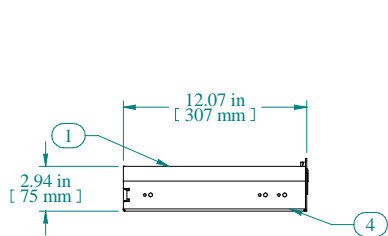

TOP VIEW

SIDE VIEW WITHOUT SHROUD

FRONT VIEW

4X
Ø.25 X .38
MTG SLOT

Item Number	Title	Quantity
1	RDRW - DRAWER BODY	1
2	RDRW - DRAWER PLATE	1
3	RDRW - DRAWER SHROUD	1
4	SLIDE 12" FULL TRAVEL	2
5	LOC KEY-LOCK WITH NUT H-7.5 MM	1
6	PLASTIC HANDLE	1

PART NUMBERS

RDRW1900312BK1	PAINTED BLACK TEXTURED
RDRW1900312CG1	PAINTED GREY/BEIGE TEXTURED
RDRW1900312LG1	PAINTED RAL7035 TEXTURED

NOTES

Maximum Weight 60 lb No Rear Support
 Maximum Weight 120 lb Rear Supported
 Mounting Hardware Included