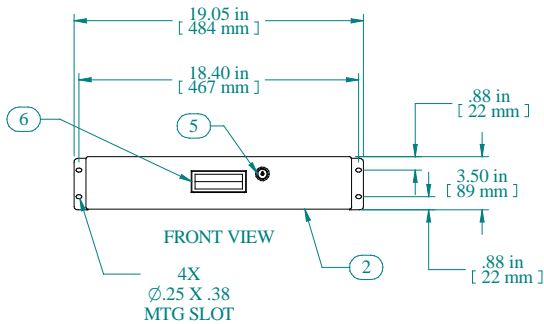

TOP VIEW

SIDE VIEW WITHOUT SHROUD

FRONT VIEW

4X
Ø.25 X .38
MTG SLOT

Item Number	Title	Quantity
1	RDRW - DRAWER BODY	1
2	RDRW - DRAWER PLATE	1
3	RDRW - DRAWER SHROUD	1
4	SLIDE 12" FULL TRAVEL	2
5	LOC KEY-LOCK WITH NUT H-7.5 MM	1
6	PLASTIC HANDLE	1

PART NUMBERS

RDRW1900312BK1	PAINTED BLACK TEXTURED
RDRW1900312CG1	PAINTED GREY/BEIGE TEXTURED
RDRW1900312LG1	PAINTED RAL7035 TEXTURED

NOTES

Maximum Weight 60 lb No Rear Support
Maximum Weight 120 lb Rear Supported
Mounting Hardware Included