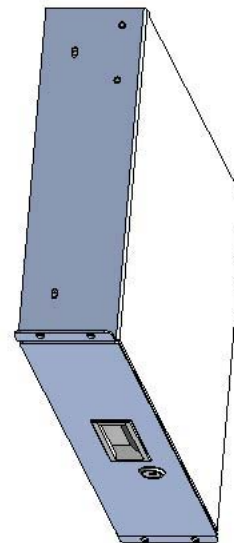

TOP VIEW

SIDE VIEW WITHOUT SHROUD

FRONT VIEW

4X
Ø.25 X .38
MTG SLOT

Item Number	Title	Quantity
1	RDRW - DRAWER BODY	1
2	RDRW - DRAWER PLATE	1
3	RDRW - DRAWER SHROUD	1
4	SLIDE 12" FULL TRAVEL	2
5	LOC KEY-LOCK WITH NUT H-7.5 MM	1
6	PLASTIC HANDLE	1

PART NUMBERS

RDRW1900312BK1	PAINTED BLACK TEXTURED
RDRW1900312CG1	PAINTED GREY/BEIGE TEXTURED
RDRW1900312LG1	PAINTED RAL7035 TEXTURED

NOTES

Maximum Weight 60 lb No Rear Support
Maximum Weight 120 lb Rear Supported
Mounting Hardware Included