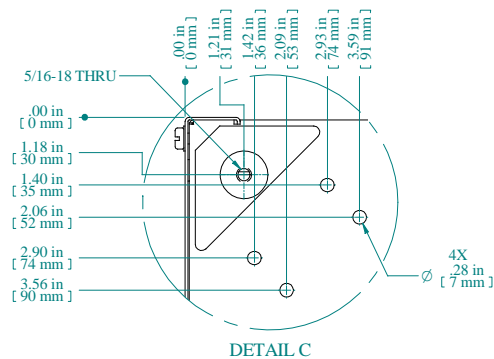

Item Number	Title	Quantity
1	REFK - TOP PANEL	1
2	REFK - SIDE PANEL	2
3	REFK - BOTTOM PANEL	1
4	REFK - GLAND PLATE	1
5	COMBINATION RAILS TAPPED (PAIR)	2
6	FLAT NYLON WASHER 1/4" ID.	8
7	SCREW 6-32X1/4 SELF TAPPING	6
8	SCREW 1/4-20 X 1/2	8
9	NUT 1/4-20 KEP	8

PART NUMBERS	
REFK1906331BK1	PAINTED BLACK TEXTURED
REFK1906331CG1	PAINTED CONT. GRAY TEXTURED
REFK1906331LG1	PAINTED RAL7035 TEXTURED
NOTES	
Shipped knockdown for handling ease & protection.	

Data subject to change without notice. Isometric drawing not to scale.