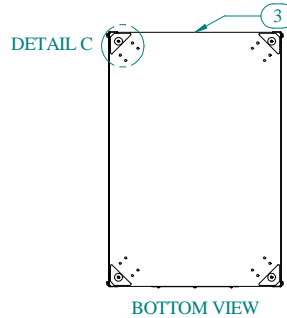

Item Number	Title	Quantity
1	REFK - TOP PANEL	1
2	REFK - SIDE PANEL	2
3	REFK - BOTTOM PANEL	1
4	REFK - GLAND PLATE	1
5	COMBINATION RAILS TAPPED (PAIR)	2
6	FLAT NYLON WASHER 1/4" ID.	8
7	SCREW 6-32X1/4 SELF TAPPING	6
8	SCREW 1/4-20 X 1/2	8
9	NUT 1/4-20 KEP	8

PART NUMBERS	
REFK1906331BK1	PAINTED BLACK TEXTURED
REFK1906331CG1	PAINTED CONT. GRAY TEXTURED
REFK1906331LG1	PAINTED RAL7035 TEXTURED
NOTES	
Shipped knockdown for handling ease & protection.	

Data subject to change without notice. Isometric drawing not to scale.