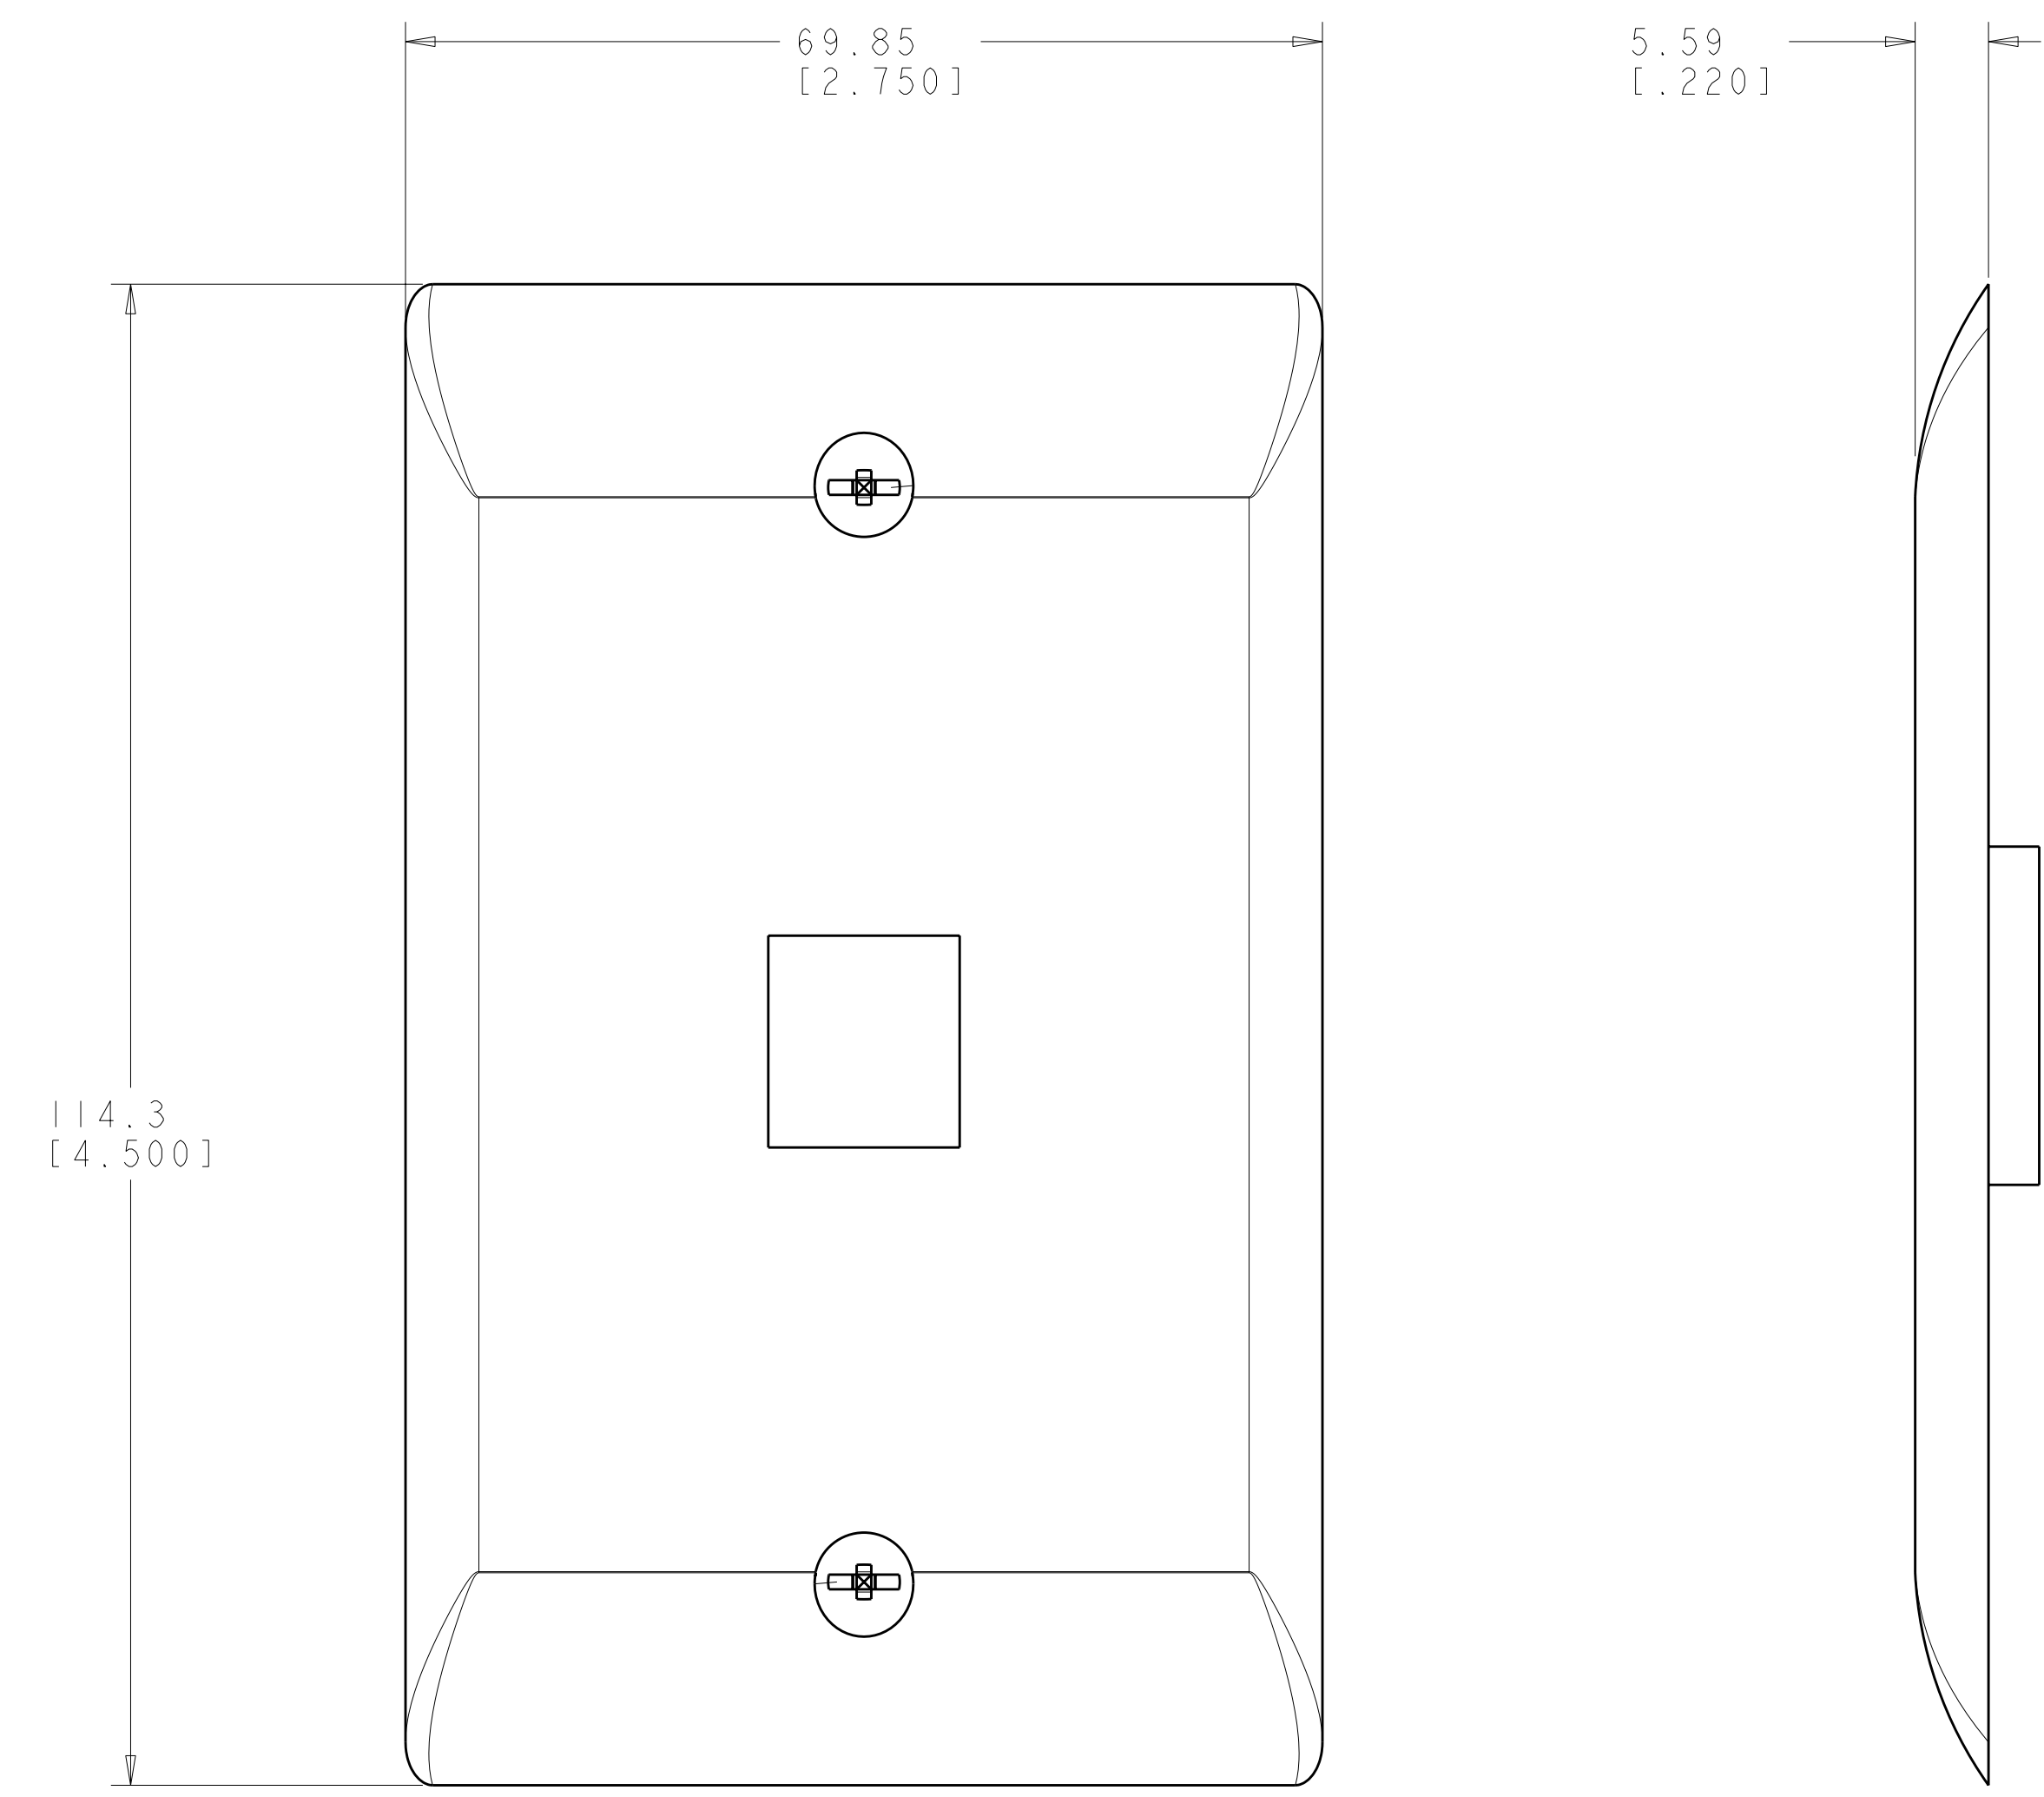

LOC	DIST	REVISIONS			
		REV	DATE	BY	APPD
HM	00	A	09FEB2010	GG	RA

6-32X.88 OVAL HEAD SCREW
 QUANTITY 2

- △ DIMENSIONS ARE NOMINAL UNLESS OTHERWISE SPECIFIED.
- △ MATERIAL:
 FACEPLATE - POLYCARBONATE MOLDING COMPOUND.
 SEE TABLE FOR COLORS.
 SCREWS - ZINC PLATED CARBON STEEL.
- 3. THIS KIT SHIPPED NOT ASSEMBLED.

COLOR	PART NUMBER
ALPINE WHITE	1-2111021-3
ELECTRIC IVORY	1-2111021-1
NEMA GRAY	2111021-4
WHITE	2111021-3
BLACK	2111021-2
LIGHT ALMOND	2111021-1

DIMENSIONS: MME [INCHES] 0 PLC ± .1 1 PLC ± .1 2 PLC ± .1 3 PLC ± .1 4 PLC ± .1 ANGLES ± .1		TOLERANCES UNLESS OTHERWISE SPECIFIED: 0 PLC ± .1 1 PLC ± .1 2 PLC ± .1 3 PLC ± .1 4 PLC ± .1 FINISH ± .1		DWN: S. GARRETT 31MAR2009 CHK: R. ASHRY 31MAR2009 APVD: R. ASHRY 31MAR2009		Tyco Electronics Harrisburg, PA 17105-3608	
MATERIAL: - FINISH: -				NAME: KIT, FACEPLATE, RESIDENTIAL, SINGLE GANG, 1 PORT		SIZE: A 00779 C=2111021	
CUSTOMER DRAWING				WEIGHT: -		RESTRICTED TO: -	
SCALE: 2:1						SHEET 1 OF 1 REV A	