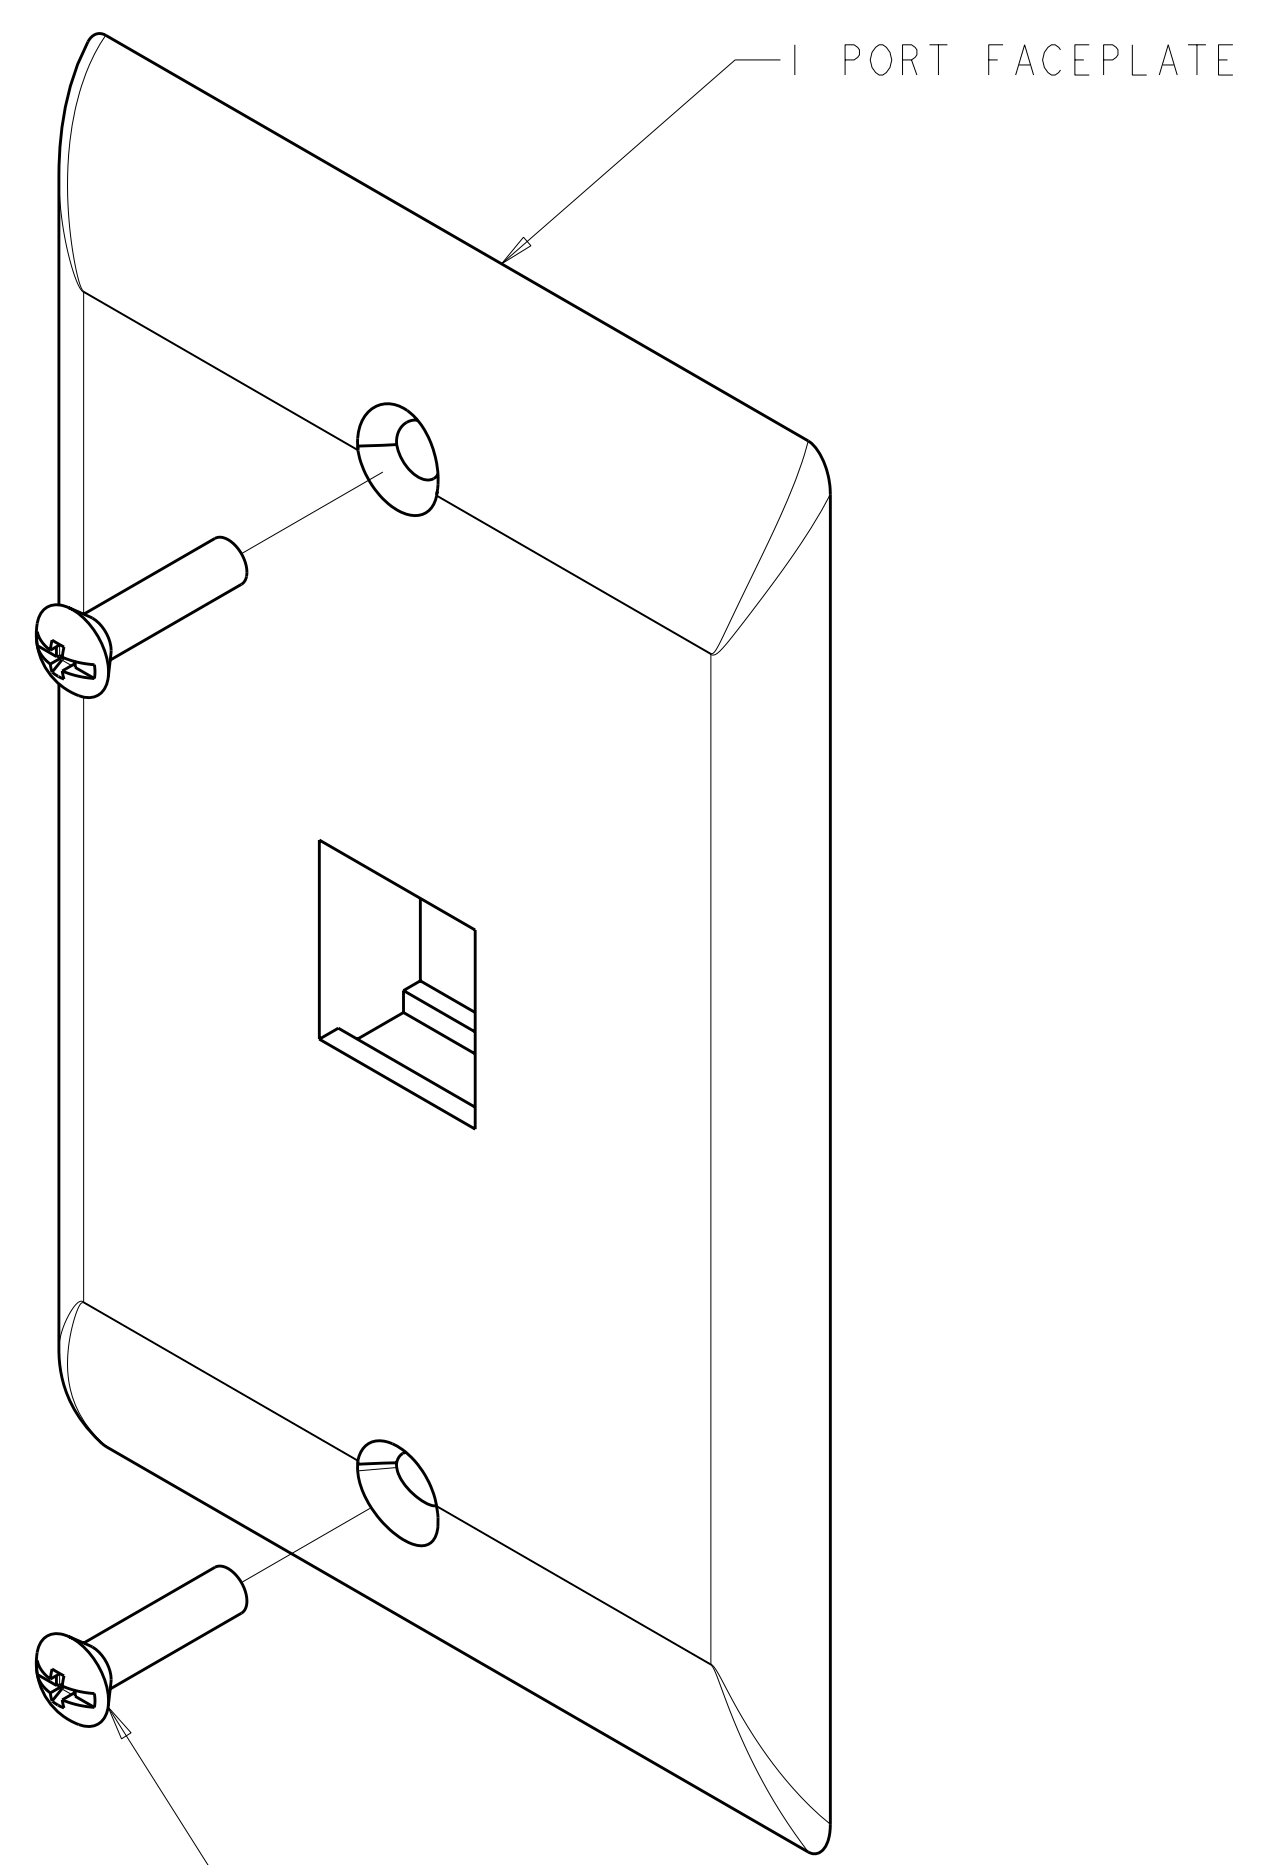

LOC	DIST	REVISIONS			
		REV	DATE	BY	APPD
HM	00	A	09FEB2010	GG	RA

6-32X.88 OVAL HEAD SCREW
 QUANTITY 2

- △ DIMENSIONS ARE NOMINAL UNLESS OTHERWISE SPECIFIED.
- △ MATERIAL:
 FACEPLATE - POLYCARBONATE MOLDING COMPOUND.
 SEE TABLE FOR COLORS.
 SCREWS - ZINC PLATED CARBON STEEL.
- 3. THIS KIT SHIPPED NOT ASSEMBLED.

COLOR	PART NUMBER
ALPINE WHITE	1-2111021-3
ELECTRIC IVORY	1-2111021-1
NEMA GRAY	2111021-4
WHITE	2111021-3
BLACK	2111021-2
LIGHT ALMOND	2111021-1

DIMENSIONS: MME [INCHES] 0 PLC ± .1 1 PLC ± .1 2 PLC ± .1 3 PLC ± .1 4 PLC ± .1 ANGLES ± .1		TOLERANCES UNLESS OTHERWISE SPECIFIED: 0 PLC ± .1 1 PLC ± .1 2 PLC ± .1 3 PLC ± .1 4 PLC ± .1 FINISH ± .1		DWN: S. GARRETT 31MAR2009 CHK: R. ASHRY 31MAR2009 APVD: R. ASHRY 31MAR2009		Tyco Electronics Harrisburg, PA 17105-3608	
MATERIAL: - FINISH: -				NAME: KIT, FACEPLATE, RESIDENTIAL, SINGLE GANG, 1 PORT		SIZE: A 00779 C=2111021	
CUSTOMER DRAWING				WEIGHT: -		RESTRICTED TO: -	
SCALE: 2:1						SHEET 1 OF 1 REV A	