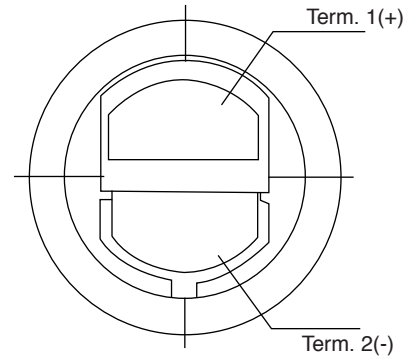

**Part Number:**

254-ECM644-RO

Frequency Response Curve

x:1.0000kHz Y:-43.19dB ZA:Live Curve SSR Fund.

Microphone

KT-400332

**Electrical Specifications:**

- Sensitivity:  $-44 \pm 3$ dB
- Output Impedance: 2.2K $\Omega$  (Max)
- Frequency Range: 100-10KHz
- Standard Operation Voltage: 2.0V
- Current Consumption: 0.5mA (Max)
- S/N Ratio:  $\geq 58$ dB