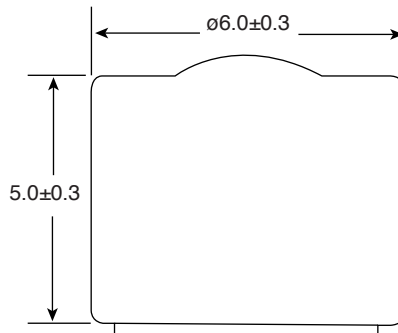

**Part Number:**

254-ECM644-RO

Frequency Response Curve

x:1.0000kHz Y:-43.19dB ZA:Live Curve SSR Fund.

Microphone

KT-400332

**Electrical Specifications:**

- Sensitivity:  $-44 \pm 3$ dB
- Output Impedance: 2.2K $\Omega$  (Max)
- Frequency Range: 100-10KHz
- Standard Operation Voltage: 2.0V
- Current Consumption: 0.5mA (Max)
- S/N Ratio:  $\geq 58$ dB