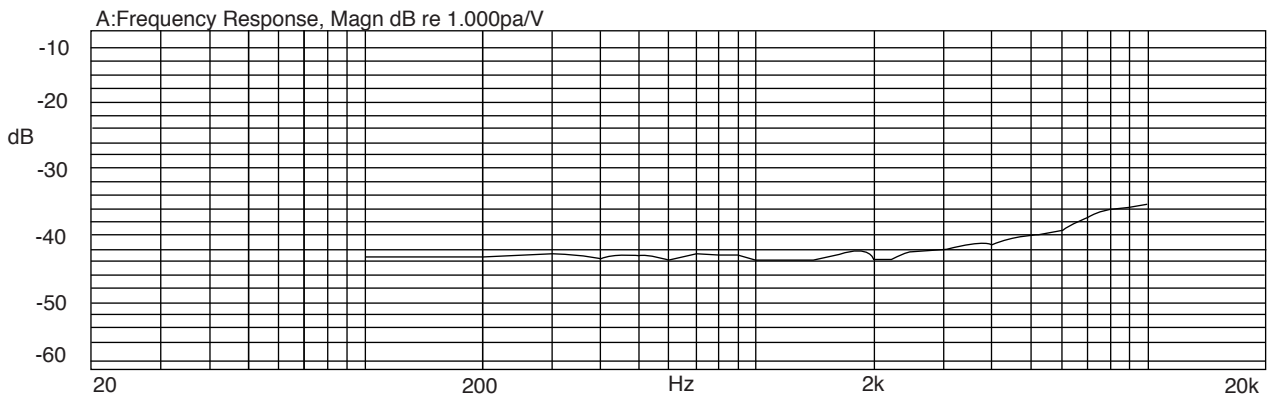

**Part Number:**

254-ECM644-RO

Frequency Response Curve

x:1.0000kHz Y:-43.19dB ZA:Live Curve SSR Fund.

Microphone

KT-400332

**Electrical Specifications:**

- Sensitivity:  $-44 \pm 3$ dB
- Output Impedance: 2.2K $\Omega$  (Max)
- Frequency Range: 100-10KHz
- Standard Operation Voltage: 2.0V
- Current Consumption: 0.5mA (Max)
- S/N Ratio:  $\geq 58$ dB