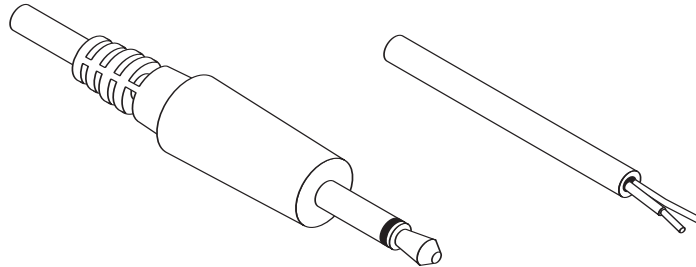

# Cable Assemblies

172-2106, 172-2116, 172-2136

Cable Assemblies

**DIMENSIONS: IN**  
(Except where noted.)

## SPECIFICATIONS

<b>Type:</b>	Mono Plug, Stripped and Tinned, Shielded
<b>Jacket:</b>	PVC
<b>Color:</b>	Black
<b>Conductor:</b>	.12mm x 10
<b>Shield:</b>	.12mm x 30
<b>Voltage Rating:</b>	24VDC
<b>Temperature:</b>	60°C
<b>Wire Gauge:</b>	27AWG