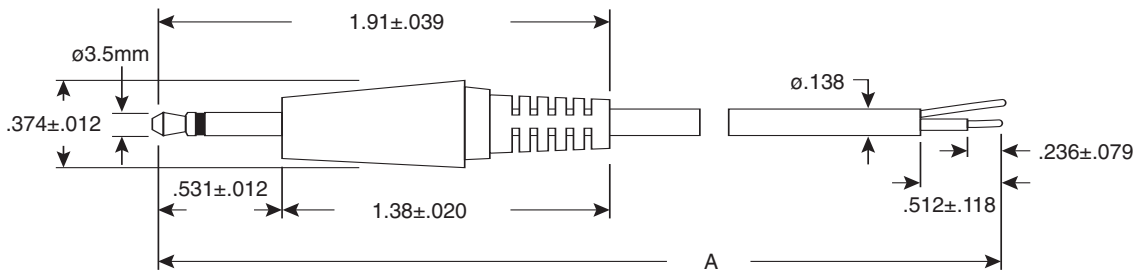

# Cable Assemblies

172-2106, 172-2116, 172-2136

Cable Assemblies

**DIMENSIONS: IN**  
(Except where noted.)

## SPECIFICATIONS

<b>Type:</b>	Mono Plug, Stripped and Tinned, Shielded
<b>Jacket:</b>	PVC
<b>Color:</b>	Black
<b>Conductor:</b>	.12mm x 10
<b>Shield:</b>	.12mm x 30
<b>Voltage Rating:</b>	24VDC
<b>Temperature:</b>	60°C
<b>Wire Gauge:</b>	27AWG