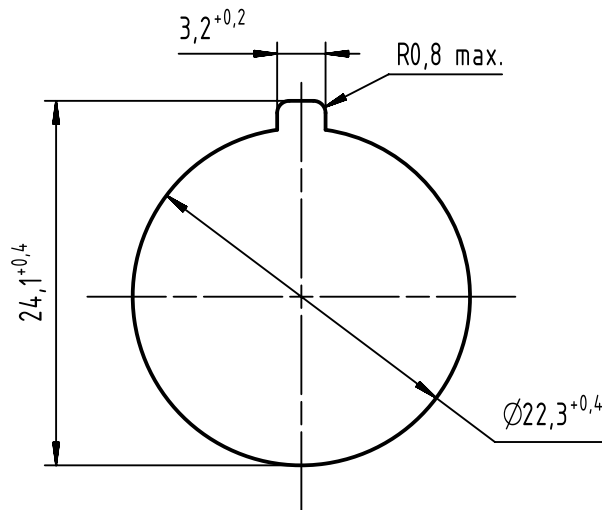

PANEL CUT DIMENSIONS:

	All rights reserved Department EC PD - FR	All Dimensions in mm Original Size DIN A4		Scale 2:1	Free size tol.	Ref. Sub.
		Created by SONN	Inspected by BAGDIKIAN	Standardisation HOFFMANN	Date 2015-02-04	State Final Release
HARTING Electronics GmbH D-32339 Espelkamp		Title har-port HDMI PFT silver			Doc-Key / ECM-Nr. 100611295/UGD/000/A 500000074308	
		Type TB	Number 09454521010		Rev. A	Page 1/1