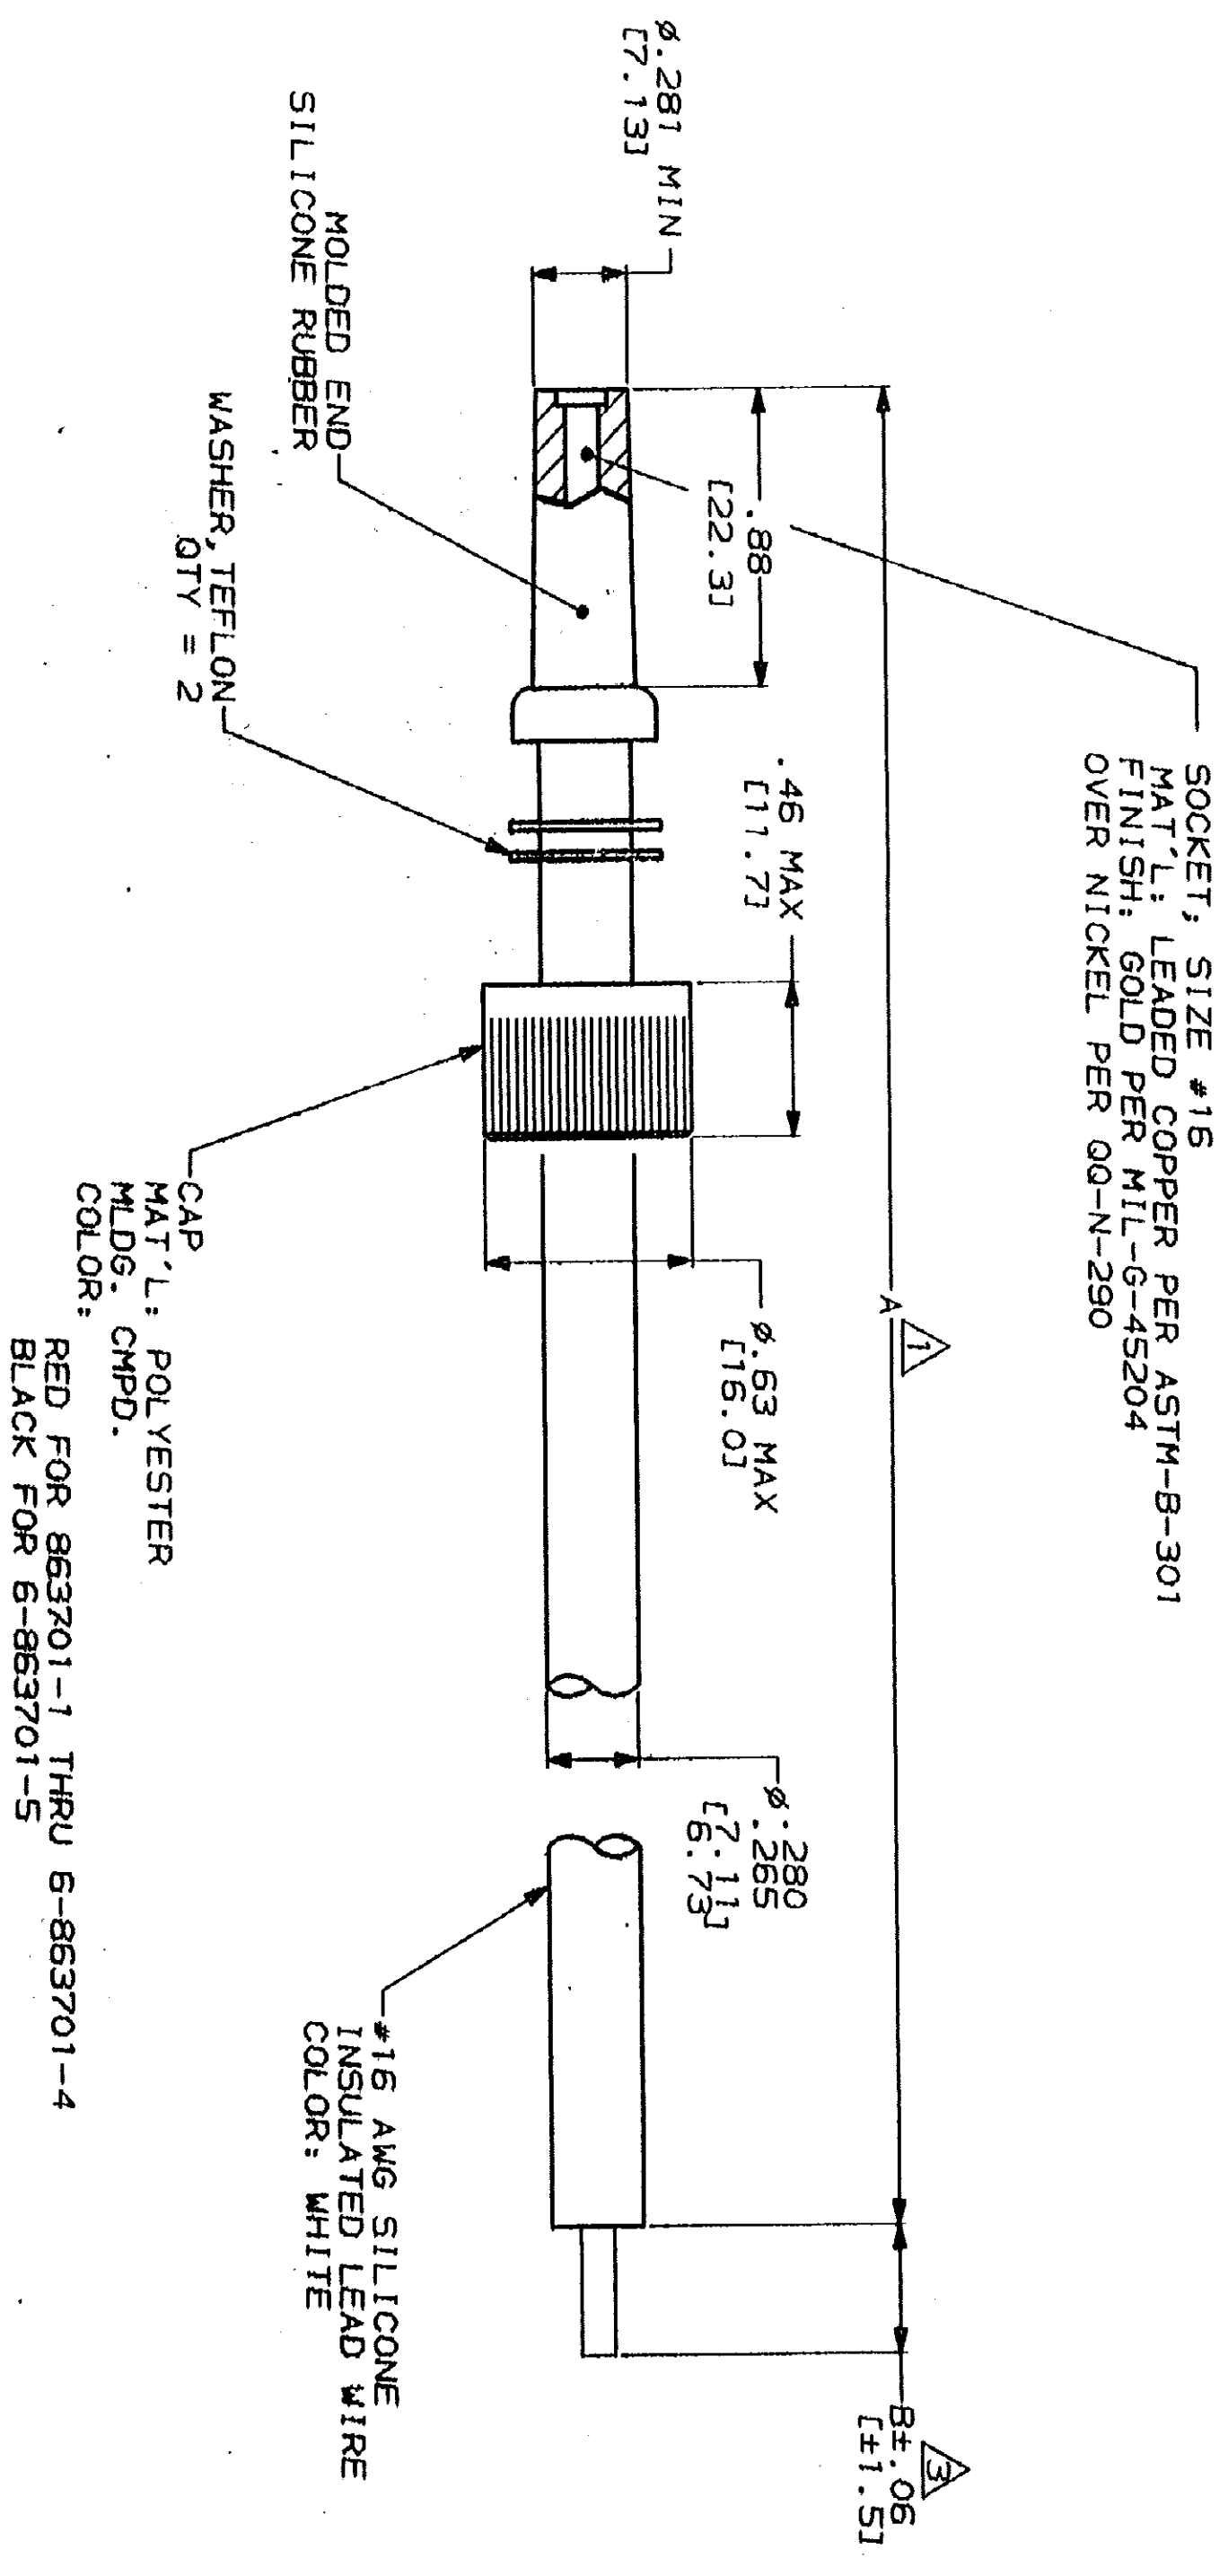

PART NO.	A	B
5-863701-1	15.75 [400.01]	-
5-863701-2	7.00 [177.81]	.38 [9.71]
5-863701-3	13.00 [330.21]	.38 [9.71]
5-863701-4	11.50 [292.11]	.38 [9.71]
5-863701-5	4.75 [120.61]	.38 [9.71]
5-863701-6	144.00 [3657.61]	.38 [9.71]
5-863701-7	50.00 [1270.01]	.38 [9.71]
5-863701-8	84.00 [2133.61]	.38 [9.71]
5-863701-9	5.25 [133.31]	.38 [9.71]
6-863701-0	80.00 [2032.01]	.38 [9.71]
6-863701-1	19.50 [495.31]	.38 [9.71]
6-863701-2	39.50 [1003.31]	.38 [9.71]
6-863701-3	12.50 [317.51]	.38 [9.71]
6-863701-4	30.00 [762.01]	.38 [9.71]
6-863701-5	12.00 [304.81]	.38 [9.71]

- 1. TOLERANCE OF LEAD LENGTH: UP TO 24 INCHES [609.61] = ±.12 [3.01] 24 INCHES [609.61] & UP = ±.1%
- 2. MARKED PER MIL-STD-130.
- 3. PIGTAIL IS SOLDER DIPPED.
- 4. TO MATE WITH AMP LGH-1 RECEPTACLE WITH .88 BARREL DEPTH.
- 5. OPERATING VOLTAGE: 20 KVDC AT 0 TO 70,000 FEET, -55°C TO 125°C.