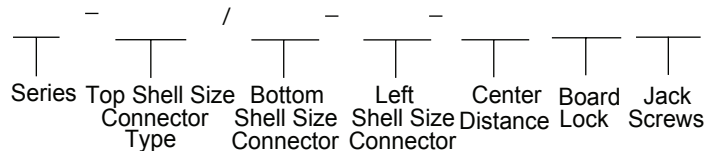

Part Builder

Series

K42X - Triple-Port D-Subminiature Connector

Top/Bottom Left/Bottom Right Shell Size

25/9-9 - 25S over 9P and 9P
25/9-15 - 25S over 9P and 15S
25/15-9 - 25S over 15S and 9P
25/15-9S - 25S over 15S and 9S

Center to Center Distance

A - .750" (Standard)

Board Locks Option

4N - Board Locks (Standard)

Jack Screws Option

Blank - No Jack Screws
J - 4-40 HEX Removable Jack Screws