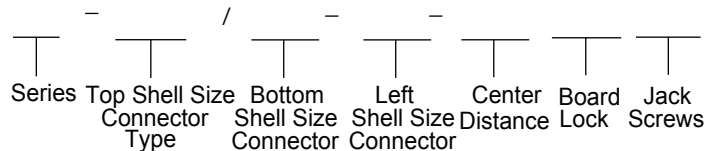

K42X Series Triple-Port D-Sub

K42X-25/9-9-A4N Dimensions Dimensions in mm

Contact Kycon for Specific
Engineering Drawings

STACKED D-SUBMINIATURE

K42X Series

Documentation & Ordering Information

Kycon Part

Part Builder

Center to Center Distance

A - .750" (Standard)

Board Locks Option

4N - Board Locks (Standard)

Jack Screws Option

Blank - No Jack Screws
 J - 4-40 HEX Removable Jack Screws

Данный компонент на территории Российской Федерации