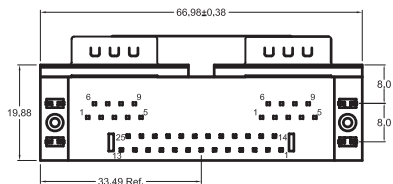

K42X Series Triple-Port D-Sub

K42X-25/9-9-A4N Dimensions Dimensions in mm

Contact Kycon for Specific
Engineering Drawings

STACKED D-SUBMINIATURE

K42X Series

Documentation & Ordering Information

Kycon Part

Part Builder

Series

K42X - Triple-Port D-Subminiature Connector

Top/Bottom Left/Bottom Right Shell Size

25/9-9 - 25S over 9P and 9P
 25/9-15 - 25S over 9P and 15S
 25/15-9 - 25S over 15S and 9P
 25/15-9S - 25S over 15S and 9S

Center to Center Distance

A - .750" (Standard)

Board Locks Option

4N - Board Locks (Standard)

Jack Screws Option

Blank - No Jack Screws
 J - 4-40 HEX Removable Jack Screws

Данный компонент на территории Российской Федерации