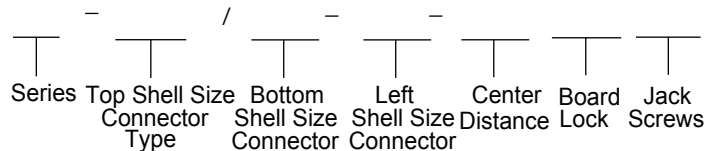

K42X Series Triple-Port D-Sub

K42X-25/9-9-A4N Dimensions Dimensions in mm

Contact Kycon for Specific
Engineering Drawings

STACKED D-SUBMINIATURE

K42X Series

Documentation & Ordering Information

Kycon Part

Part Builder

Center to Center Distance

A - .750" (Standard)

Board Locks Option

4N - Board Locks (Standard)

Jack Screws Option

Blank - No Jack Screws
J - 4-40 HEX Removable Jack Screws

Данный компонент на территории Российской Федерации