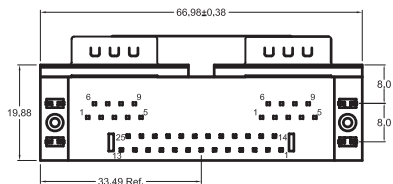

K42X Series Triple-Port D-Sub

K42X-25/9-9-A4N Dimensions Dimensions in mm

Contact Kycon for Specific
Engineering Drawings

STACKED D-SUBMINIATURE

K42X Series

Documentation & Ordering Information

Kycon Part

Part Builder

Series

K42X - Triple-Port D-Subminiature Connector

Top/Bottom Left/Bottom Right Shell Size

25/9-9 - 25S over 9P and 9P
25/9-15 - 25S over 9P and 15S
25/15-9 - 25S over 15S and 9P
25/15-9S - 25S over 15S and 9S

Center to Center Distance

A - .750" (Standard)

Board Locks Option

4N - Board Locks (Standard)

Jack Screws Option

Blank - No Jack Screws
J - 4-40 HEX Removable Jack Screws

Данный компонент на территории Российской Федерации