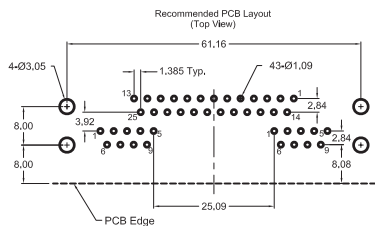

K42X Series Triple-Port D-Sub

K42X-25/9-9-A4N Dimensions Dimensions in mm

Contact Kycon for Specific
Engineering Drawings

STACKED D-SUBMINIATURE

K42X Series

Documentation & Ordering Information

Kycon Part

Part Builder

Series

K42X - Triple-Port D-Subminiature Connector

Top/Bottom Left/Bottom Right Shell Size

25/9-9 - 25S over 9P and 9P
 25/9-15 - 25S over 9P and 15S
 25/15-9 - 25S over 15S and 9P
 25/15-9S - 25S over 15S and 9S

Center to Center Distance

A - .750" (Standard)

Board Locks Option

4N - Board Locks (Standard)

Jack Screws Option

Blank - No Jack Screws
 J - 4-40 HEX Removable Jack Screws

Данный компонент на территории Российской Федерации