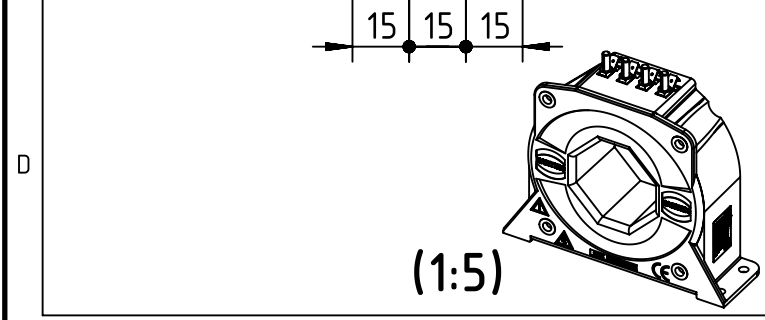

Cable 45439999990011 and 4x locknut M5 unmounted included

	All Dimensions in mm Original Size DIN A4		Scale 1:2	Free size tol.		Ref.	
	All rights reserved Department EL PD - DE		Created by BALSAN	Inspected by MATAU	Standardisation TIEMANNA	Sub.	
HARTING Electric GmbH & Co. KG D-32339 Espelkamp		Title Current Sensor 2000A railway w. cable				Date 2017-05-05	State Final Release
		Type TB Number 20 31 200 9201				Doc-Key / ECM-Nr. 1005114.96/UGD/001/E 500000118809	Rev. E Page 1/1