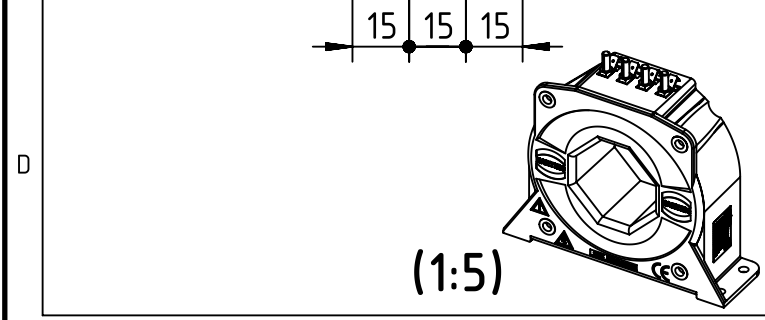

Cable 45439999990011 and 4x locknut M5 unmounted included

	All Dimensions in mm Original Size DIN A4		Scale 1:2	Free size tol.		Ref.
	All rights reserved Department EL PD - DE		Created by BALSAN	Inspected by MATAU	Standardisation TIEMANNA	Sub.
HARTING Electric GmbH & Co. KG D-32339 Espelkamp		Title Current Sensor 2000A railway w. cable			Date 2017-05-05	State Final Release
		Type TB	Number 20 31 200 9201		Doc-Key / ECM-Nr. 1005114.96/UGD/001/E 500000118809	Rev. E
					Page 1/1	