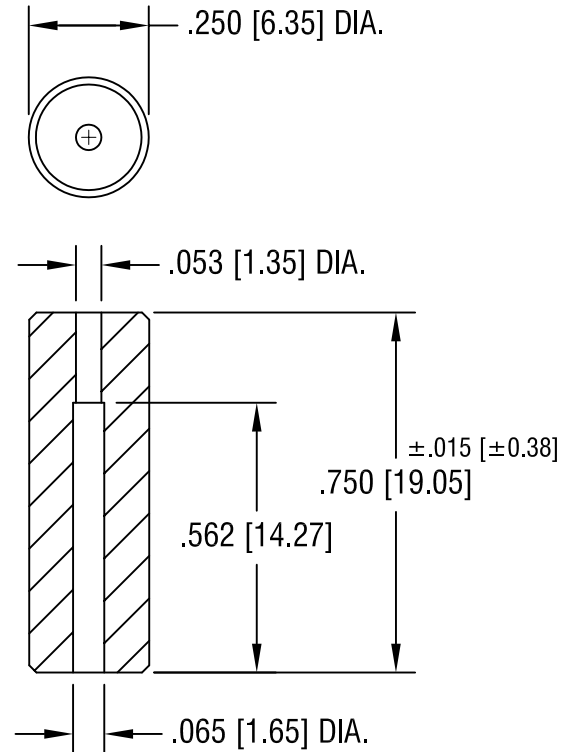

**TOP TOOL  
P/N 1304**

**BOTTOM TOOL  
P/N 1722**

**KEYSTONE ELECTRONICS CORP.**

ASTORIA, N.Y. 11105-2017

PART NAME

SWAGE STAKING TOOL

MATERIAL

C.R.S.

SCALE

2.5X

TOLERANCES

INCH [MM]

DECIMAL ±.005 [±0.15]

ANGULAR ± 1°  
UNLESS OTHERWISE SPECIFIED

CODE

C/M

DWG NO.

TL-4

DATE

DESCRIPTION

REV.