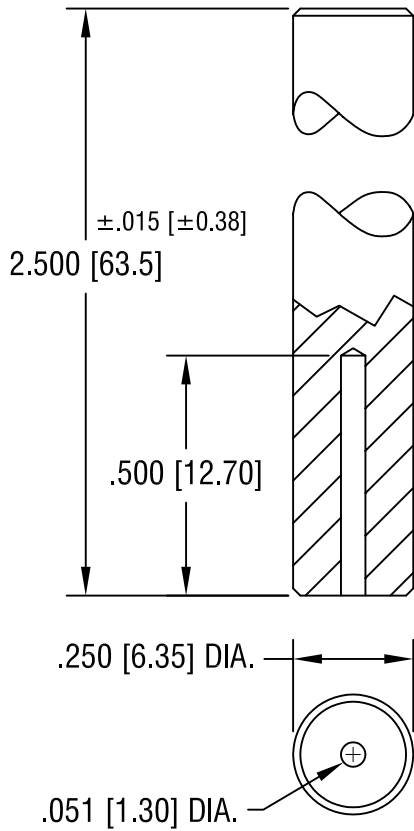

**TOP TOOL  
P/N 1304**

**BOTTOM TOOL  
P/N 1722**

**KEYSTONE ELECTRONICS CORP.**

ASTORIA, N.Y. 11105-2017

PART NAME

SWAGE STAKING TOOL

MATERIAL

C.R.S.

SCALE

2.5X

TOLERANCES

INCH [MM]

DECIMAL ±.005 [±0.15]

ANGULAR ± 1°  
UNLESS OTHERWISE SPECIFIED

CODE

C/M

DWG NO.

TL-4

DATE

DESCRIPTION

REV.