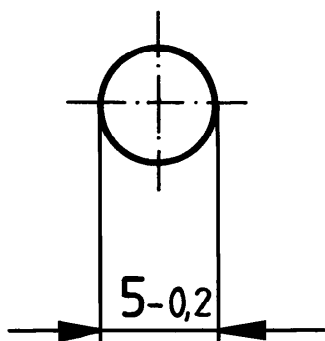

Signal lamps with integrated filament lamp - 5 mm, round lens, 24 V, blue lens

1.69.508.113/1601

General information

Form of lens	round
Color of lens	transparent blue
Diameter of collar	5.8

Dimensions

Overall height	1 mm
Mounting depth	18 mm
Mounting hole	5 mm

Mechanical design

Mounting	pressing into hole
Terminals	solder terminals
Lamp socket	no
Lamp	filament lamp

Electrical characteristics

Voltage limit max.	24 V
Power limit max.	0.45 W

Other specifications

Operating life	10,000 h
Degree of protection from front side	IP40 (DIN EN 60529)
Weight	0.3 g
ROHS compliant	yes
REACH compliant	yes

Mounting hole