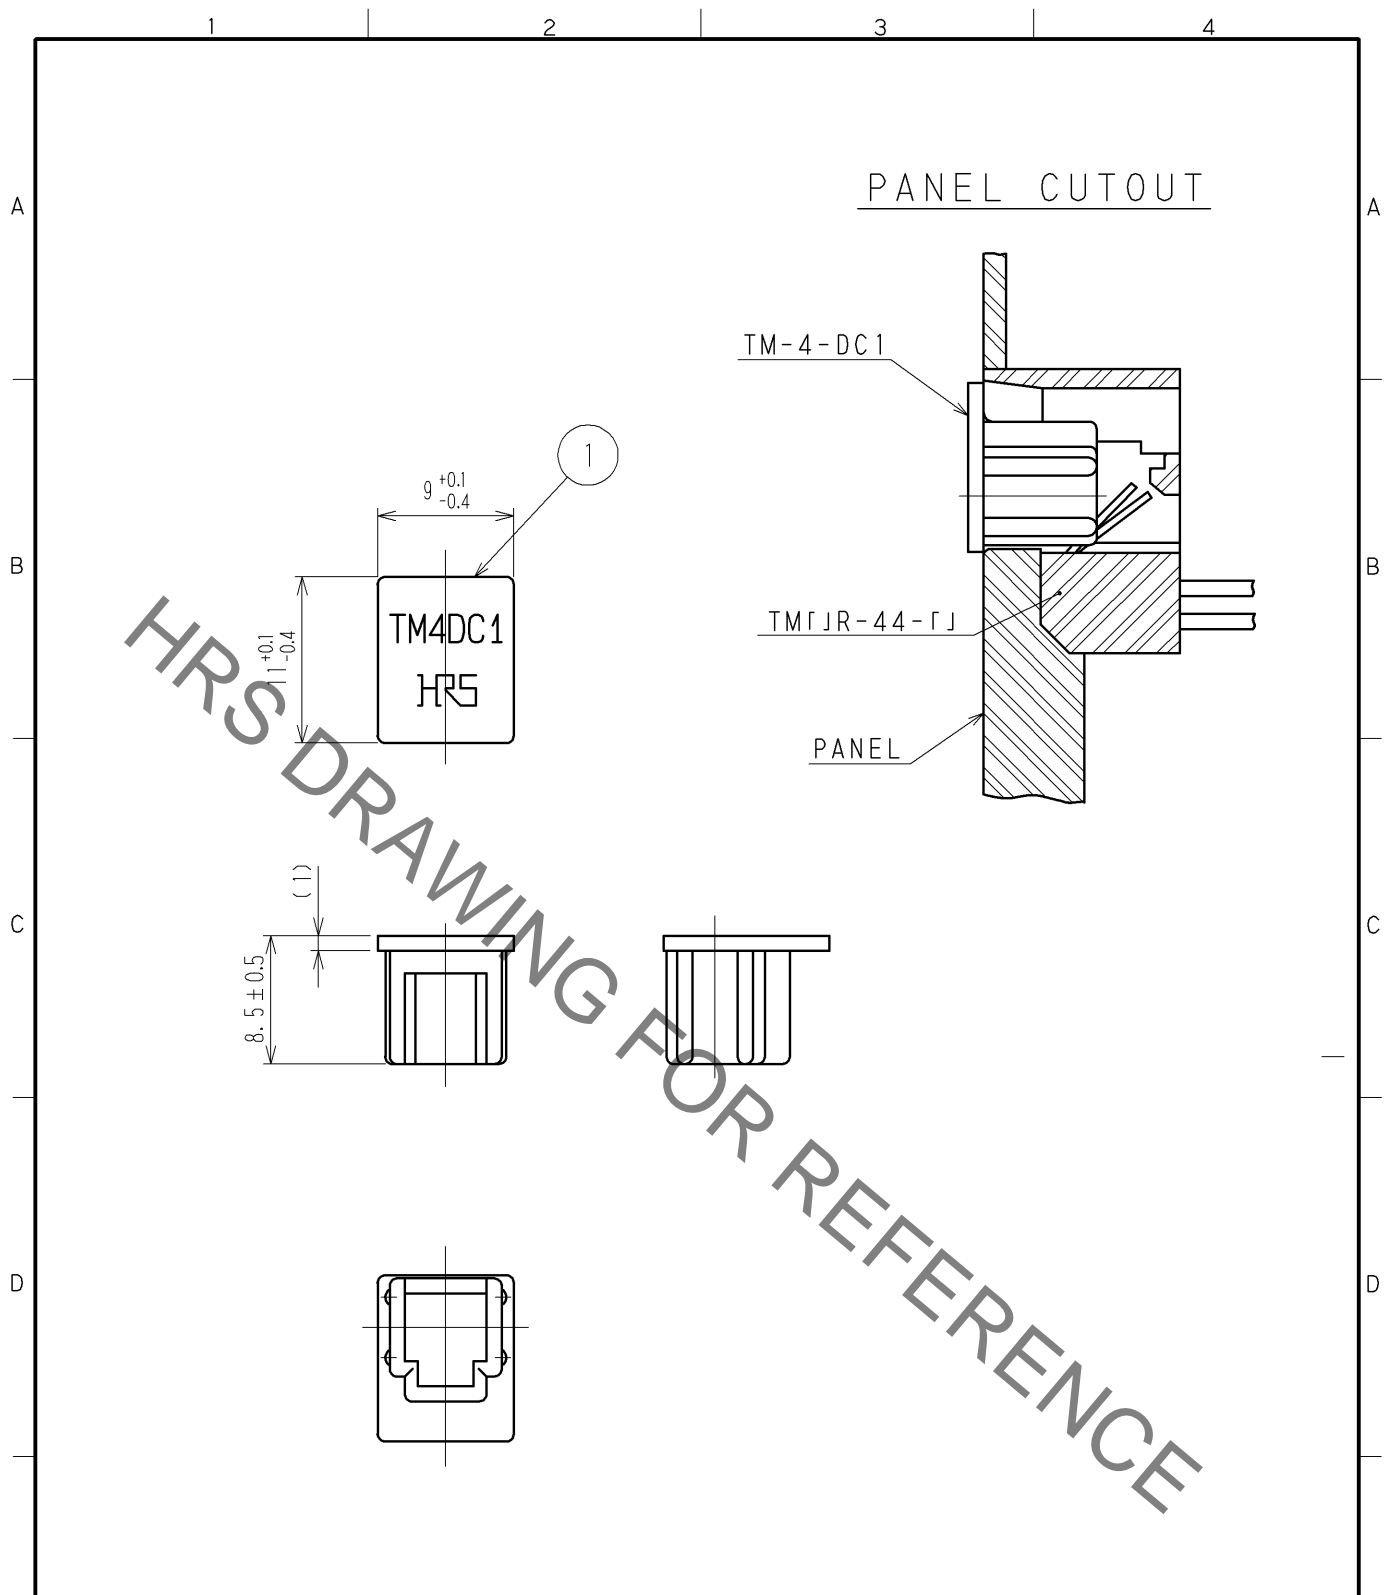

NOTE) 1. THE DIMENSIONS IN PARENTHESIS ARE FOR REFERENCE.

1	POLYETHYLENE	COLOR: DARK GRAY					
NO.	MATERIAL	FINISH. REMARKS	NO.	MATERIAL	FINISH. REMARKS		
UNITS mm		SCALE 2 : 1		DESCRIPTION OF REVISIONS	DESIGNED	CHECKED	DATE
<b>HIROSE ELECTRIC CO., LTD.</b>		APPROVED : HO.MIWA	06.12.11	DRAWING NO. EDC4-025739-01			
		CHECKED : S.J.SHIMIZU	06.12.11	PART NO. TM-4-DC1			
		DESIGNED : TS.ITO	06.12.08	CODE NO. CL222-1364-6-00			
		DRAWN : TS.ITO	06.12.08	1/1			