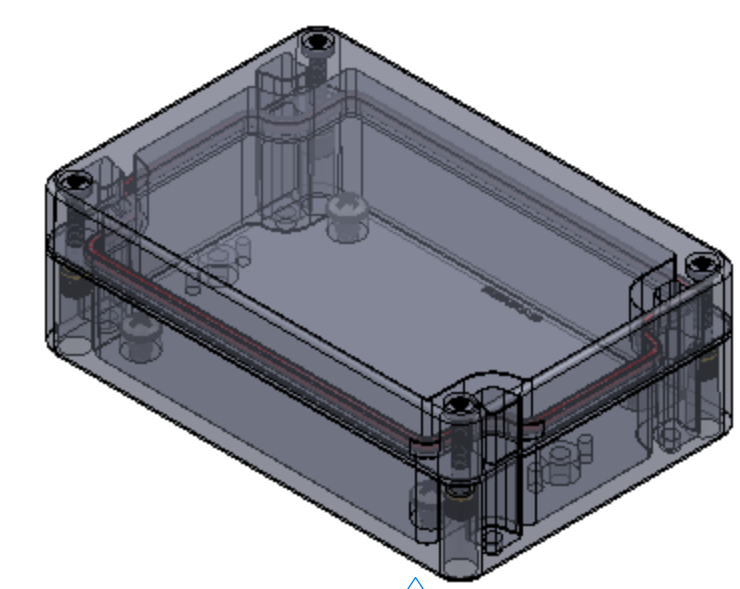

# SERPAC RB53X06Y10Y 2

Electronic Enclosures

**RB53X06C10C 2**  
(Part shown, no material (X) specified)

PN	Description
RB53-X06Y	(1) RB53 06, Top
RB53X10Y	(1) RB53 10, Bottom
8053	(1) RB53 O-Ring
6023	(4) #4-40 Torx 10 Hd Screw
6022	(4) #10 High/Low Pan Hd x 1/4"
6102	(4) #4-40 Threaded Insert

1 =INTERIOR DIMENSIONS (@ BOTTOM)

2 =STANDARD COLORS (Y) ARE: BLACK (B), CLEAR (C) AND GRAY (G)  
TOPS AND BOTTOMS ALL POSSIBLE COMBINATIONS AVAILABLE  
STANDARD MATERIALS (X) ARE: POLYCARBONATE (P) AND ABS (A)

-Watertight enclosure meets or exceed Nema 4 and or IP67.

DIMENSIONS in Inch [mm]