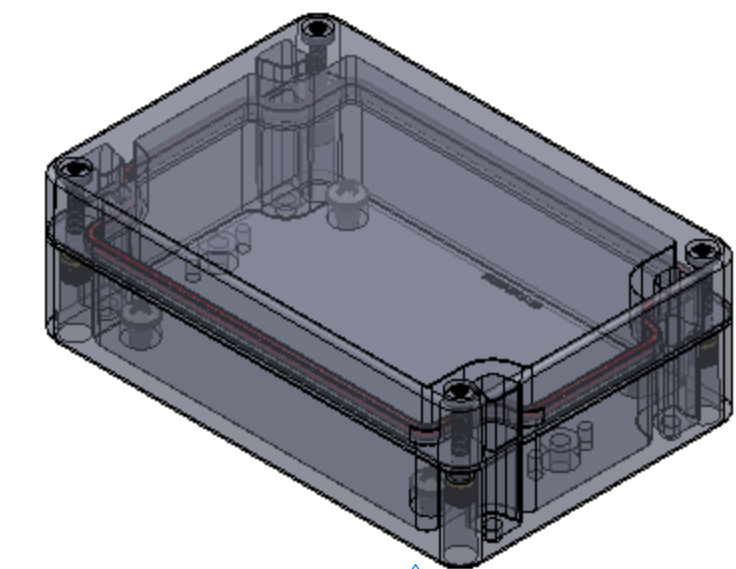

# SERPAC RB53X06Y10Y 2

Electronic Enclosures

**RB53X06C10C 2**  
(Part shown, no material (X) specified)

PN	Description
RB53-X06Y	(1) RB53 06, Top
RB53X10Y	(1) RB53 10, Bottom
8053	(1) RB53 O-Ring
6023	(4) #4-40 Torx 10 Hd Screw
6022	(4) #10 High/Low Pan Hd x 1/4"
6102	(4) #4-40 Threaded Insert

1 =INTERIOR DIMENSIONS (@ BOTTOM)

2 =STANDARD COLORS (Y) ARE: BLACK (B), CLEAR (C) AND GRAY (G)  
TOPS AND BOTTOMS ALL POSSIBLE COMBINATIONS AVAILABLE  
STANDARD MATERIALS (X) ARE: POLYCARBONATE (P) AND ABS (A)

-Watertight enclosure meets or exceed Nema 4 and or IP67.

DIMENSIONS in Inch [mm]