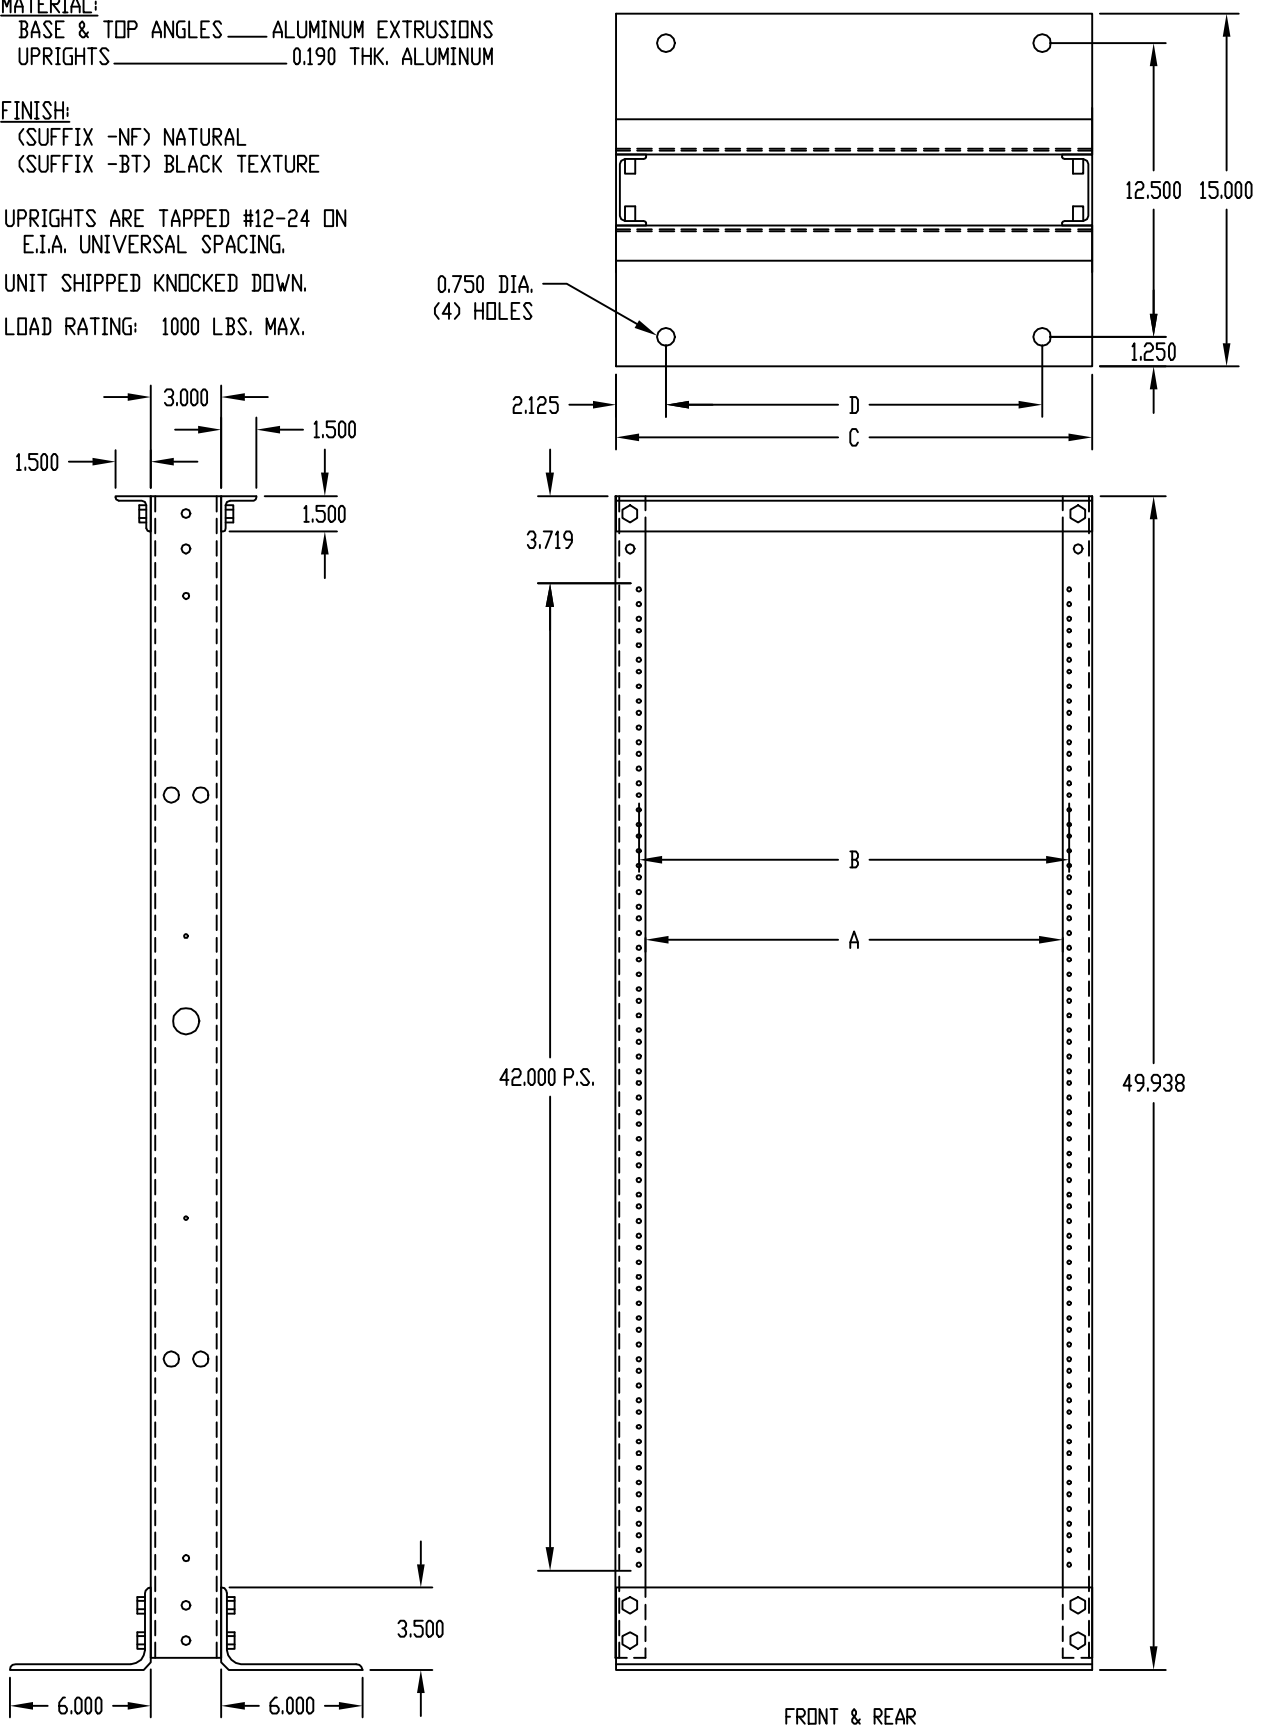

PART NAME ALUMINUM RELAY RACK

PART No. ARR-1276-NF & ARR-1276-BT
ARR-1296-NF & ARR-1296-BT

MATERIAL:
BASE & TOP ANGLES — ALUMINUM EXTRUSIONS
UPRIGHTS — 0.190 THK. ALUMINUM

FINISH:
(SUFFIX -NF) NATURAL
(SUFFIX -BT) BLACK TEXTURE

UPRIGHTS ARE TAPPED #12-24 DN
E.I.A. UNIVERSAL SPACING.

UNIT SHIPPED KNOCKED DOWN.

LOAD RATING: 1000 LBS. MAX.

PART NO.	PANEL SPACE	OVERALL HEIGHT	A	B	C	D
ARR-1276-NF	42.000	49.938	17.752	18.312	20.250	16.000
ARR-1276-BT	42.000	49.938	17.752	18.312	20.250	16.000
ARR-1296-NF	42.000	49.938	21.752	22.312	24.250	20.000
ARR-1296-BT	42.000	49.938	21.752	22.312	24.250	20.000