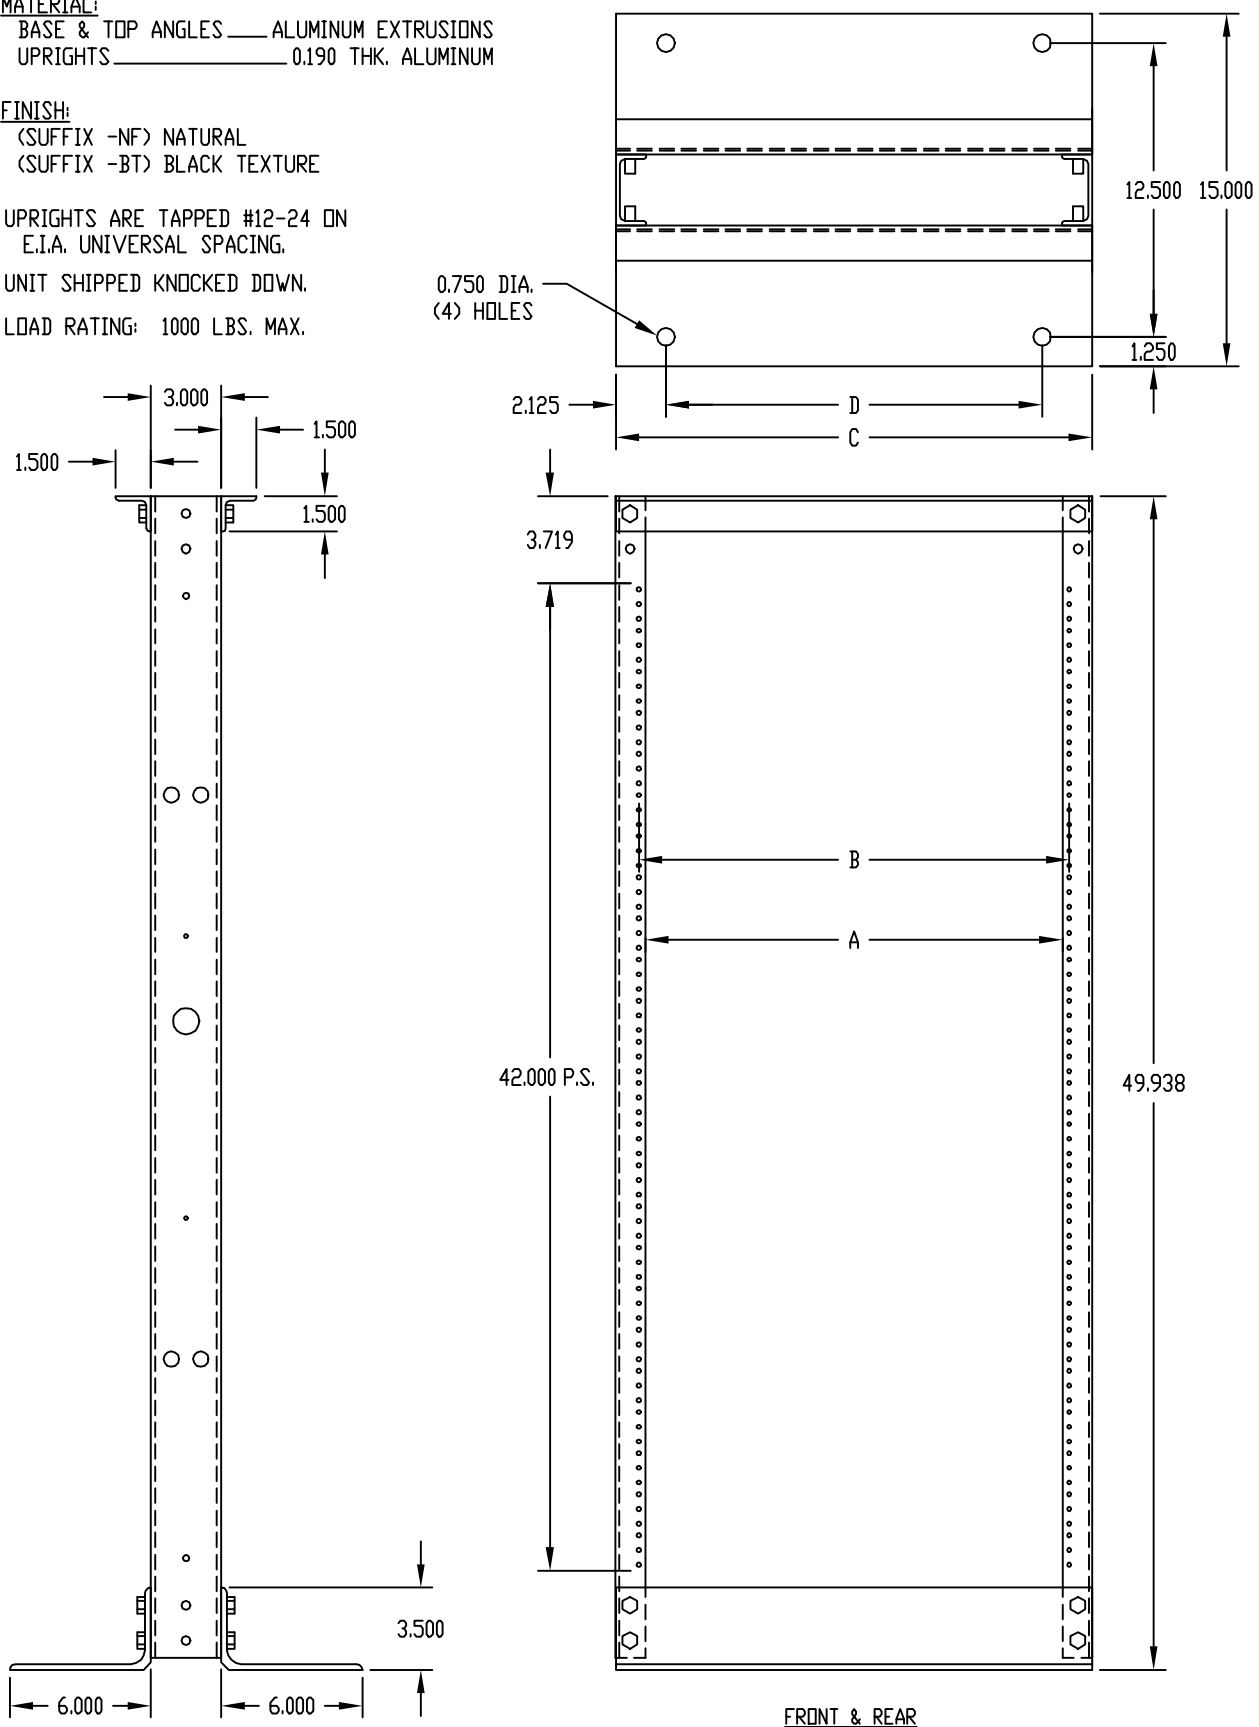

PART NAME ALUMINUM RELAY RACK

PART No. ARR-1276-NF & ARR-1276-BT
ARR-1296 NF & ARR-1296-BT

MATERIAL:
BASE & TOP ANGLES — ALUMINUM EXTRUSIONS
UPRIGHTS — 0.190 THK. ALUMINUM

FINISH:
(SUFFIX -NF) NATURAL
(SUFFIX -BT) BLACK TEXTURE

UPRIGHTS ARE TAPPED #12-24 DN
E.I.A. UNIVERSAL SPACING.

UNIT SHIPPED KNOCKED DOWN.

LOAD RATING: 1000 LBS. MAX.

PART NO.	PANEL SPACE	OVERALL HEIGHT	A	B	C	D
ARR-1276-NF	42.000	49.938	17.752	18.312	20.250	16.000
ARR-1276-BT	42.000	49.938	17.752	18.312	20.250	16.000
ARR-1296-NF	42.000	49.938	21.752	22.312	24.250	20.000
ARR-1296-BT	42.000	49.938	21.752	22.312	24.250	20.000