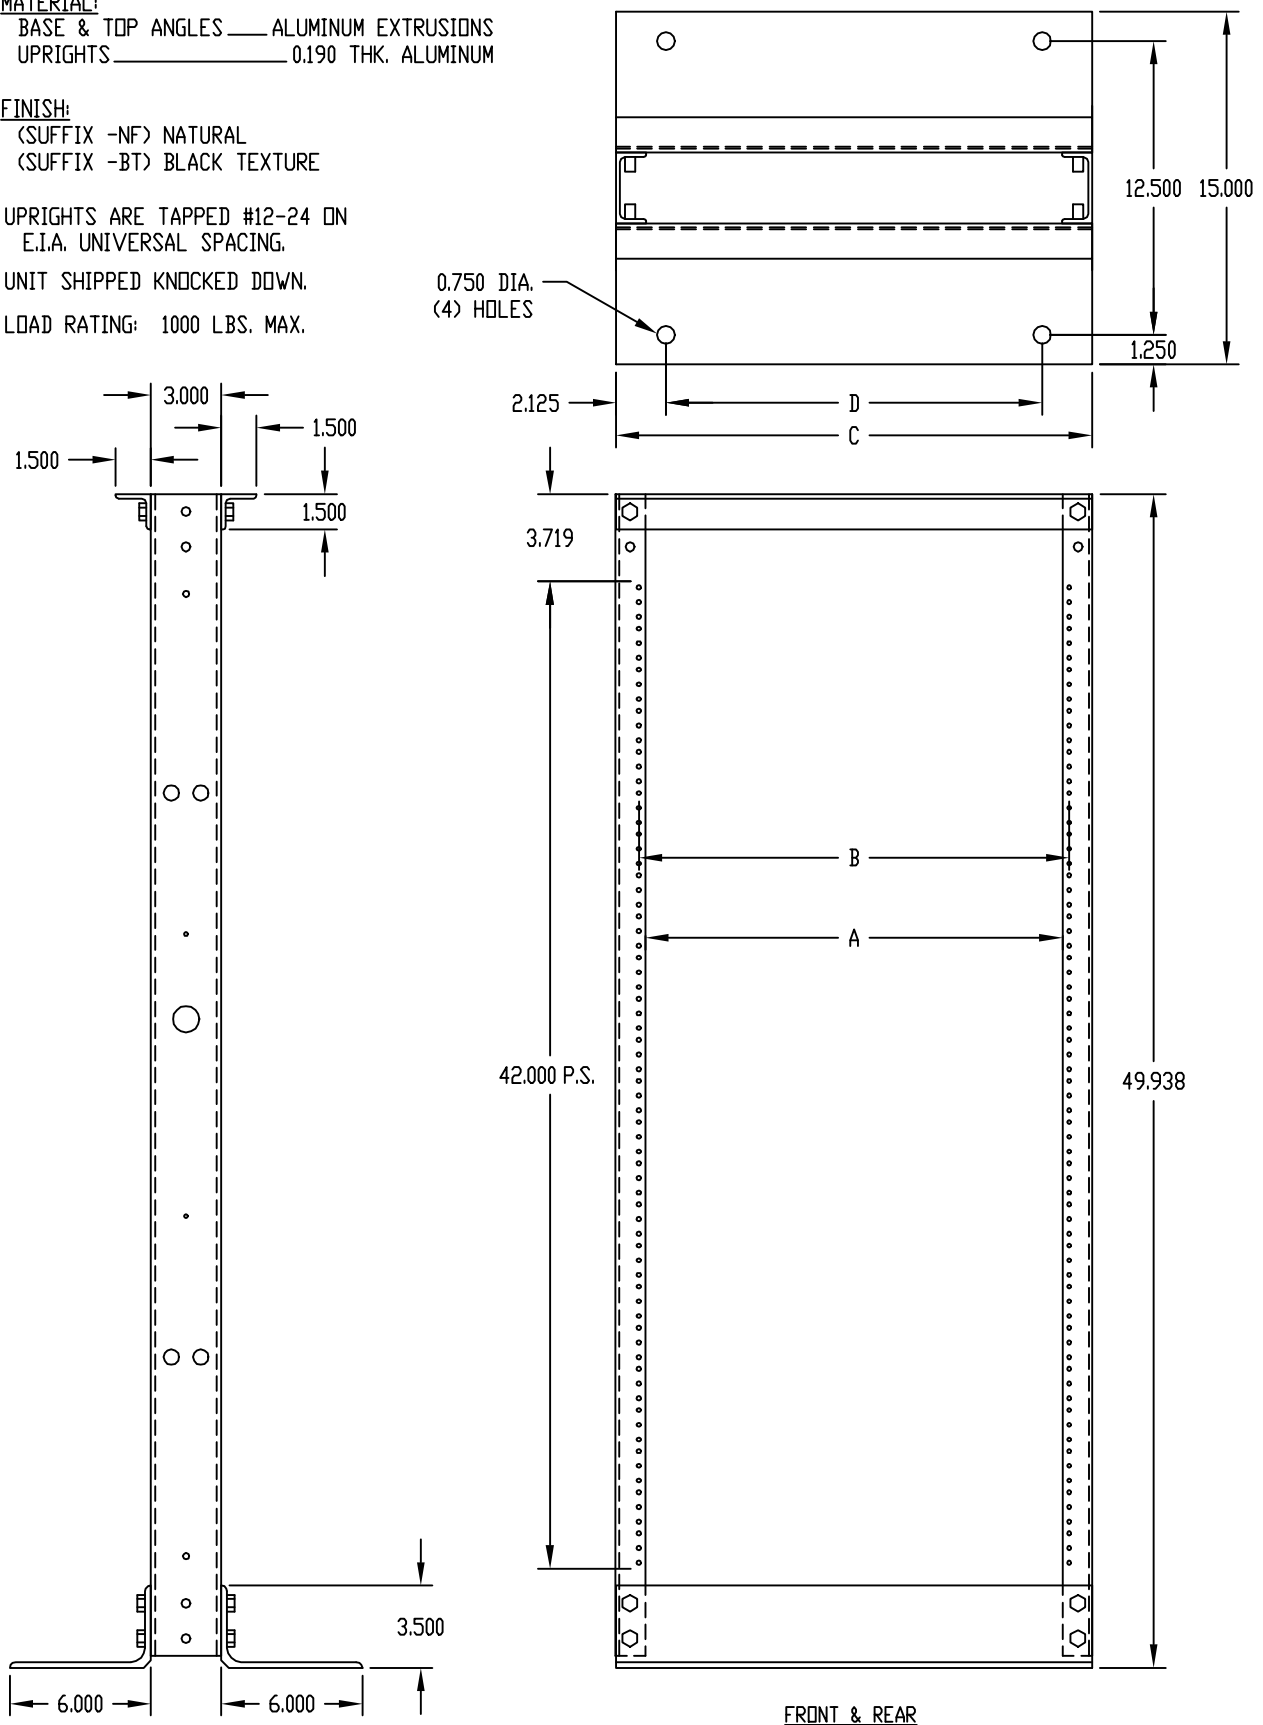

PART NAME ALUMINUM RELAY RACK

PART No. ARR-1276-NF & ARR-1276-BT
ARR-1296 NF & ARR-1296-BT

MATERIAL:
BASE & TOP ANGLES — ALUMINUM EXTRUSIONS
UPRIGHTS — 0.190 THK. ALUMINUM

FINISH:
(SUFFIX -NF) NATURAL
(SUFFIX -BT) BLACK TEXTURE

UPRIGHTS ARE TAPPED #12-24 DN
E.I.A. UNIVERSAL SPACING.

UNIT SHIPPED KNOCKED DOWN.

LOAD RATING: 1000 LBS. MAX.

PART NO.	PANEL SPACE	OVERALL HEIGHT	A	B	C	D
ARR-1276-NF	42.000	49.938	17.752	18.312	20.250	16.000
ARR-1276-BT	42.000	49.938	17.752	18.312	20.250	16.000
ARR-1296-NF	42.000	49.938	21.752	22.312	24.250	20.000
ARR-1296-BT	42.000	49.938	21.752	22.312	24.250	20.000