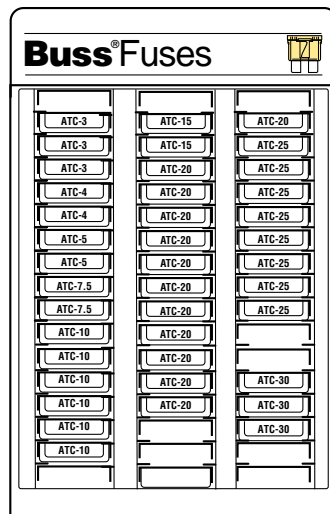

No. 204 ATC® Blade-Type Assortment

CATALOG SYMBOL: NO.204
DISPLAY SIZE: 4" x 6-3/4" x 10"

- 40 boxes (200 fuses).
- The "204".
- Complete assortment of ATC blade-type fuses.
- Rack comes free!

	Boxes		Boxes
ATC-3	(3)	ATC-15	(2)
ATC-4	(2)	ATC-20	(12)
ATC-5	(2)	ATC-25	(8)
ATC-7-1/2	(2)	ATC-30	(3)
ATC-10	(6)