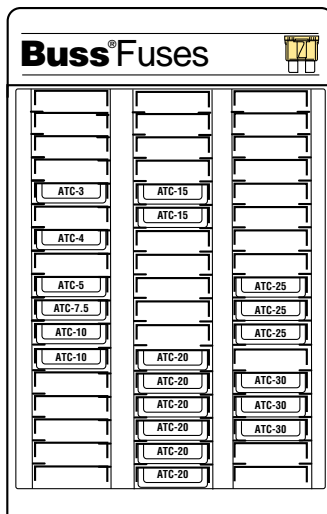

No. 104 ATC® Fuses

CATALOG SYMBOL: NO.104
DISPLAY SIZE: 4" x 6-3/4" x 10"

- The "104".
- One hundred ATC fuses (20 boxes).
- Rack has inventory/reorder feature.
- Rack comes free!

	Boxes		Boxes
ATC-3	(1)	ATC-15	(2)
ATC-4	(1)	ATC-20	(6)
ATC-5	(1)	ATC-25	(3)
ATC-7-1/2	(1)	ATC-30	(3)
ATC-10	(2)