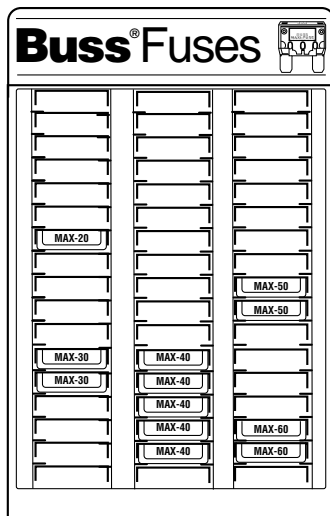

Display and Box Fuse Assortments

No. 150 MINI® - Fuses

CATALOG SYMBOL: NO.150
DISPLAY SIZE: 4" x 6-3/4" x 10"

- The "150".
- Twenty boxes (100 fuses).
- Racks have inventory/reorder feature.
- Racks come free!

	Boxes		Boxes
ATM-2	(1)	ATM-10	(5)
ATM-3	(1)	ATM-15	(3)
ATM-4	(1)	ATM-20	(3)
ATM-5	(1)	ATM-25	(2)
ATM-7-1/2	(2)	ATM-30	(1)

No. 245 MAXI™ - Fuses

CATALOG SYMBOL: NO.245
DISPLAY SIZE: 4" x 6-3/4" x 10"

- The "245".
- Twelve "1-in" boxes of Maxi-Fuses.
- Rack comes free!

	Boxes		Boxes
MAX-20	(1)	MAX-50	(2)
MAX-30	(2)	MAX-60	(2)
MAX-40	(5)		

No. M200 Marine Fuse Kit

CATALOG SYMBOL: NO.M200
DISPLAY SIZE: 4" x 6-3/4" x 10"

- 40 boxes (200 fuses).
- Contains the most popular marine fuses (includes time-delay and instrument fuses).
- Rack comes free!