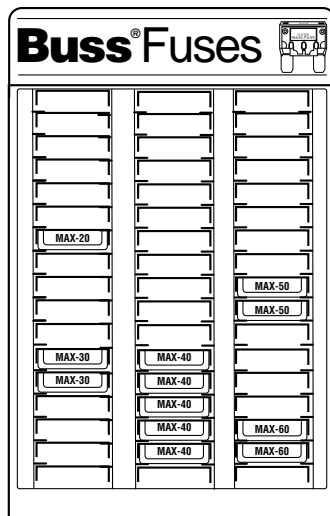

Display and Box Fuse Assortments

No. 150 MINI® - Fuses

CATALOG SYMBOL: NO.150
DISPLAY SIZE: 4" x 6-3/4" x 10"

- The "150".
- Twenty boxes (100 fuses).
- Racks have inventory/reorder feature.
- Racks come free!

	Boxes		Boxes
ATM-2	(1)	ATM-10	(5)
ATM-3	(1)	ATM-15	(3)
ATM-4	(1)	ATM-20	(3)
ATM-5	(1)	ATM-25	(2)
ATM-7-1/2	(2)	ATM-30	(1)

No. 245 MAXI™ - Fuses

CATALOG SYMBOL: NO.245
DISPLAY SIZE: 4" x 6-3/4" x 10"

- The "245".
- Twelve "1-in" boxes of Maxi-Fuses.
- Rack comes free!

	Boxes		Boxes
MAX-20	(1)	MAX-50	(2)
MAX-30	(2)	MAX-60	(2)
MAX-40	(5)		

No. M200 Marine Fuse Kit

CATALOG SYMBOL: NO.M200
DISPLAY SIZE: 4" x 6-3/4" x 10"

- 40 boxes (200 fuses).
- Contains the most popular marine fuses (includes time-delay and instrument fuses).
- Rack comes free!