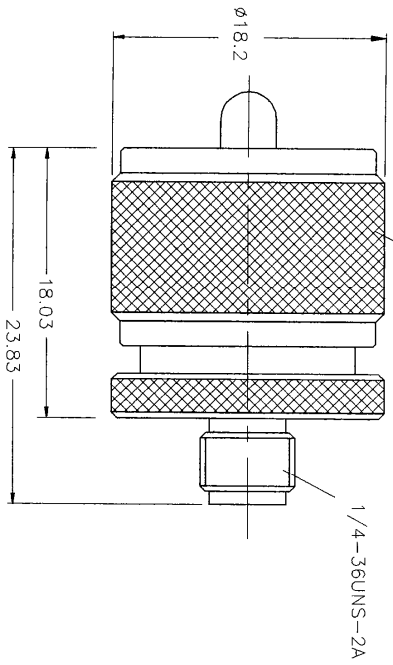

REV.	DATE	DESCRIPTION
NC	1/8/97	INITIAL RELEASE

5/8-24UNEF-2B (INTERNAL)

DESCRIPTION	MATERIAL	FINISH	APPROVALS	DATE	TITLE
1 BODY	BRASS	NICKEL	DRAWN G.R.S.	1/8/97	Connex Connector Corporation SMA FEMALE TO UHF MALE ADAPTOR
2 CONTACT PIN (UHF)	BRASS	GOLD	CHECKED		
3 CONTACT PIN (SMA)	PHOS. BRONZE	GOLD	ISSUED		
4 INSULATOR	TEFLON	NATURAL			
5					
6					
7					
8					

DIMENSIONS ARE IN MILLIMETERS
UNLESS OTHERWISE SPECIFIED
TOLERANCES ARE:

0.5-6 = ± 0.2
6-30 = ± 0.4
30-120 = ± 0.6
120-315 = ± 1
315-1000 = ± 1.6
1000-2000 = ± 2.4

DO NOT SCALE DRAWING

SCALE 3:1

PART NO. 242109