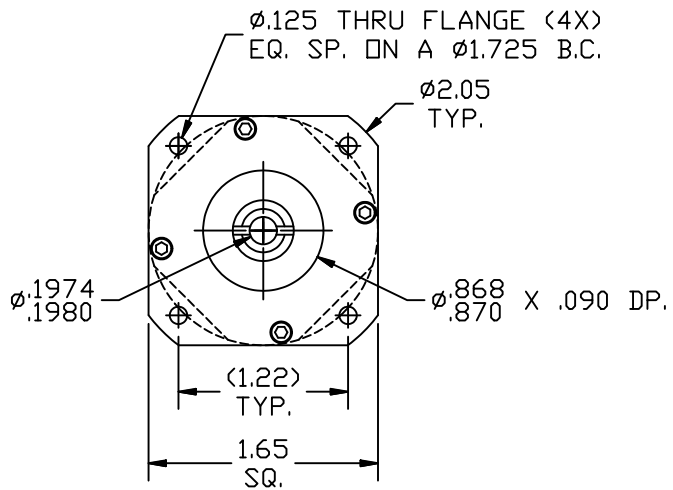

REVISIONS			
REV	DESCRIPTION	DATE	APPROVED
A	INITIAL RELEASE ECO 6709	2/22/13	J Kordik

NOTES: UNLESS OTHERWISE SPECIFIED

- 1 #404 WOODRUFF KEY.
2. 17PN010 RATIO- 10:1
3. FOR TECHNICAL DETAILS, CONTACT APPLIED MOTION PRODUCTS.

TOLERANCES		THIRD ANGLE PROJECTION		APPLIED MOTION PRODUCTS, INC.	
DECIMALS: [MM] INCH X.XXX = $\pm .005$ X.XX = $\pm [0.13] .010$ X.X = $\pm [0.25] .020$ ANGLES: MACH. = $\pm 5^\circ$ CHAM. = $\pm 5^\circ$				OUTLINE, GEAR HEAD, PN17, 1 STAGE	
		APPROVALS	DATE		
		DRAWN R.JONEZ	2/22/13	REV A	
COMPUTER DATA BASE DRAWING		APPROVED		SCALE: FULL	SHEET 1 OF 1