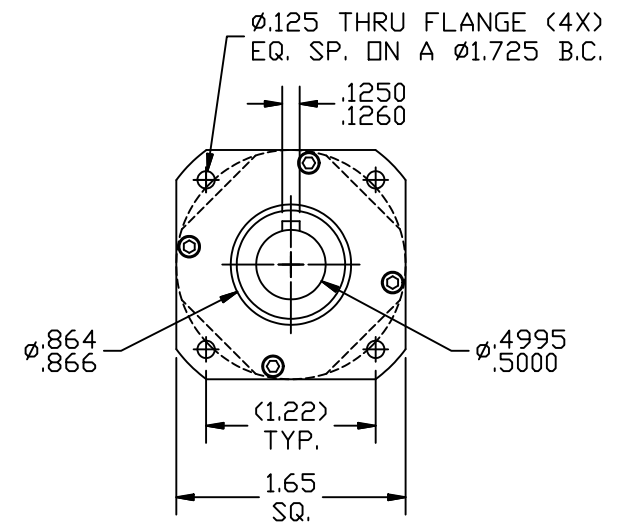

REVISIONS			
REV	DESCRIPTION	DATE	APPROVED
A	INITIAL RELEASE ECO 6709	2/22/13	J Kordik

NOTES: UNLESS OTHERWISE SPECIFIED

- 1 #404 WOODRUFF KEY.
2. 17PN010 RATIO- 10:1
3. FOR TECHNICAL DETAILS, CONTACT APPLIED MOTION PRODUCTS.

TOLERANCES		THIRD ANGLE PROJECTION		APPLIED MOTION PRODUCTS, INC.	
DECIMALS: [MM] INCH X.XXX = $\pm .005$ X.XX = $\pm [0.13] .010$ X.X = $\pm [0.25] .020$ ANGLES: MACH. = $\pm 5^\circ$ CHAM. = $\pm 5^\circ$				OUTLINE, GEAR HEAD, PN17, 1 STAGE	
		APPROVALS	DATE		
		DRAWN R.JONEZ	2/22/13	REV A	
COMPUTER DATA BASE DRAWING		APPROVED		SCALE: FULL	SHEET 1 OF 1