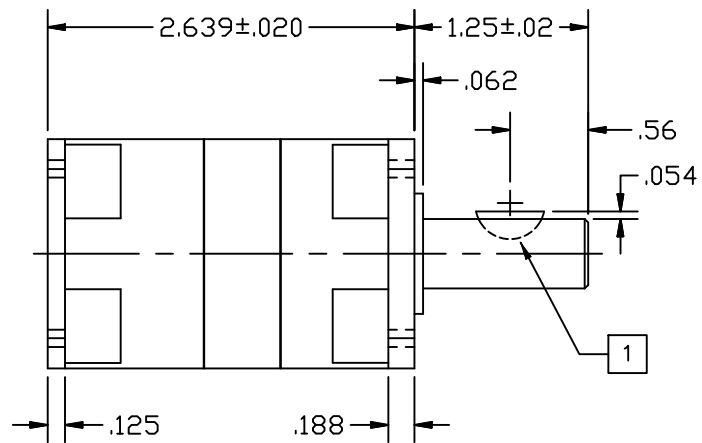

REVISIONS			
REV	DESCRIPTION	DATE	APPROVED
A	INITIAL RELEASE ECO 6709	2/22/13	J Kordik

NOTES: UNLESS OTHERWISE SPECIFIED

- 1 #404 WOODRUFF KEY.
2. 17PN010 RATIO- 10:1
3. FOR TECHNICAL DETAILS, CONTACT APPLIED MOTION PRODUCTS.