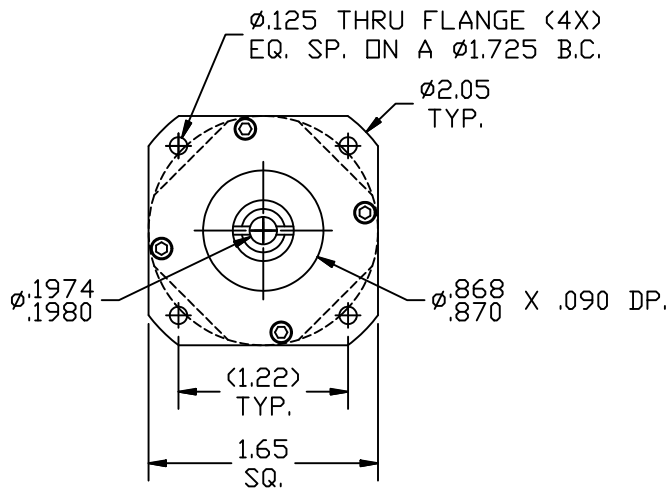

REVISIONS			
REV	DESCRIPTION	DATE	APPROVED
A	INITIAL RELEASE ECO 6709	2/22/13	J Kordik

NOTES: UNLESS OTHERWISE SPECIFIED

- 1 #404 WOODRUFF KEY.
2. 17PN010 RATIO- 10:1
3. FOR TECHNICAL DETAILS, CONTACT APPLIED MOTION PRODUCTS.

TOLERANCES		THIRD ANGLE PROJECTION		APPLIED MOTION PRODUCTS, INC.		
DECIMALS: [MM] INCH X.XXX = ± .005 X.XX = ± [0.13] .010 X.X = ± [0.25] .020 ANGLES: MACH. = ± 5° CHAM. = ± 5°						
		APPROVALS	DATE			OUTLINE, GEAR HEAD, PN17, 1 STAGE
		DRAWN R.JONEZ	2/22/13	B	DWG NO.	
		CHECKED			17PN010	A
COMPUTER DATA BASE DRAWING		APPROVED		SCALE: FULL	SHEET 1 OF 1	