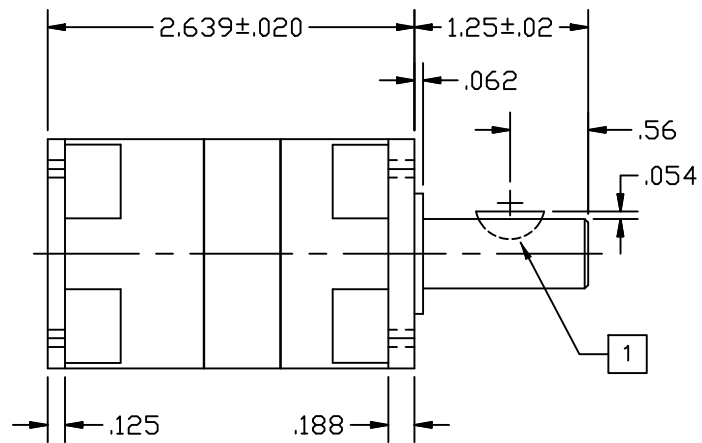

REVISIONS			
REV	DESCRIPTION	DATE	APPROVED
A	INITIAL RELEASE ECO 6709	2/22/13	J Kordik

NOTES: UNLESS OTHERWISE SPECIFIED

1. 1 #404 WOODRUFF KEY.
2. 17PN010 RATIO- 10:1
3. FOR TECHNICAL DETAILS, CONTACT APPLIED MOTION PRODUCTS.

TOLERANCES		THIRD ANGLE PROJECTION		APPLIED MOTION PRODUCTS, INC.				
DECIMALS: [MM] INCH X.XXX = ± .005 X.XX = ± [0.13] .010 X.X = ± [0.25] .020 ANGLES: MACH. = ± 5° CHAM. = ± 5°								
		APPROVALS	DATE			OUTLINE, GEAR HEAD, PN17, 1 STAGE		
		DRAWN R.JONEZ	2/22/13	B	DWG NO.			REV
		CHECKED			17PN010	A		
COMPUTER DATA BASE DRAWING		APPROVED		SCALE: FULL	SHEET 1 OF 1