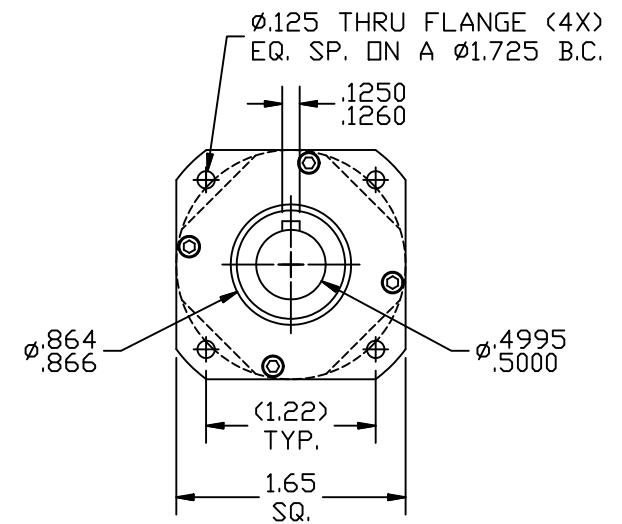

REVISIONS			
REV	DESCRIPTION	DATE	APPROVED
A	INITIAL RELEASE ECO 6709	2/22/13	J Kordik

NOTES: UNLESS OTHERWISE SPECIFIED

- 1 #404 WOODRUFF KEY.
2. 17PN010 RATIO- 10:1
3. FOR TECHNICAL DETAILS, CONTACT APPLIED MOTION PRODUCTS.

TOLERANCES		THIRD ANGLE PROJECTION		APPLIED MOTION PRODUCTS, INC.		
DECIMALS: [MM] INCH X.XXX = ± .005 X.XX = ± [0.13] .010 X.X = ± [0.25] .020 ANGLES: MACH. = ± 5° CHAM. = ± 5°						
		APPROVALS	DATE			OUTLINE, GEAR HEAD, PN17, 1 STAGE
		DRAWN R.JONEZ	2/22/13	B	DWG NO.	
		CHECKED			17PN010	A
COMPUTER DATA BASE DRAWING		APPROVED		SCALE: FULL	SHEET 1 OF 1	