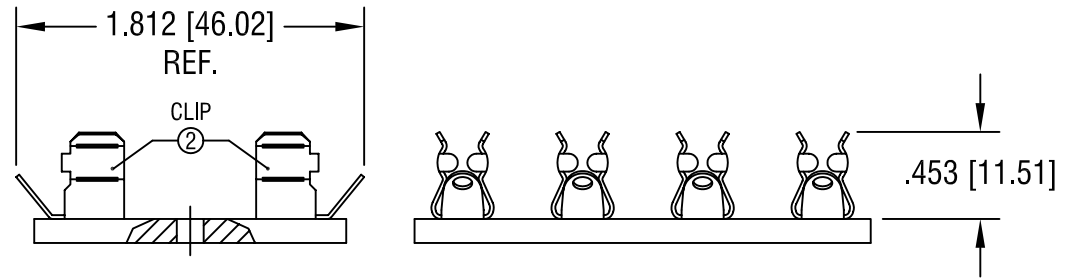

NOTES:

- ① BASE:
MAT'L: .125 [3.18] TH'K
BLACK PHENOLIC
- ② CLIP: P/N 3535

KEYSTONE ELECTRONICS CORP.			
ASTORIA, N.Y. 11105-2017			
PART NAME		3AG FUSE HOLDER	
MATERIAL		AS NOTED	
FINISH		DRN BY	DATE
AS NOTED		BOONE	10.16.96
		APPD	SCALE
		LN	1X
TOLERANCES	INCH [MM]	CODE	DWG NO.
DECIMAL	± .015 [± 0.38]	C	3539
ANGULAR	± 1°		
UNLESS OTHERWISE SPECIFIED			