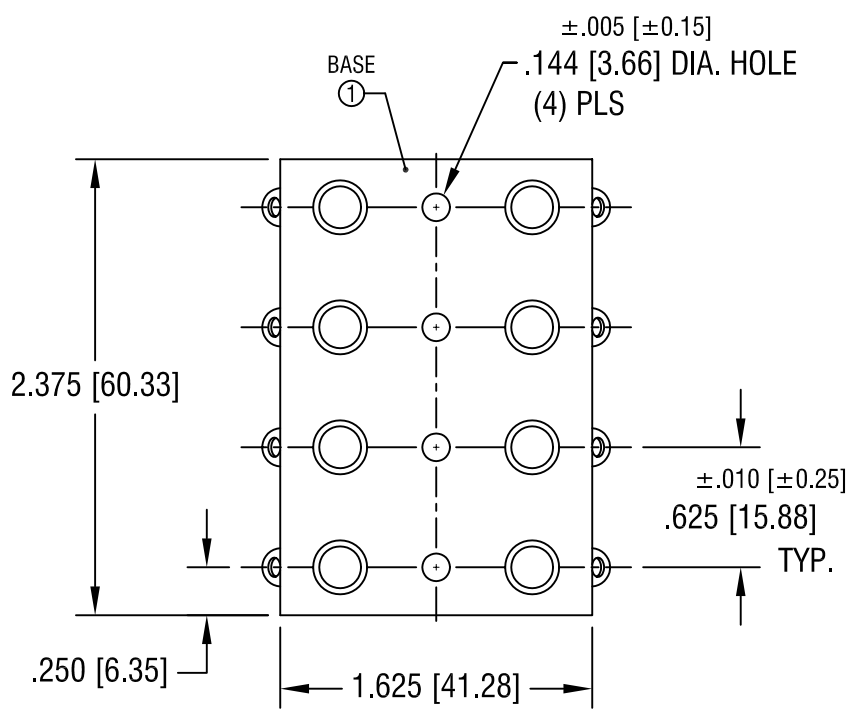

NOTES:

- ① BASE:
MAT'L: .125 [3.18] TH'K
BLACK PHENOLIC
- ② CLIP: P/N 3535

KEYSTONE ELECTRONICS CORP.			
ASTORIA, N.Y. 11105-2017			
PART NAME		3AG FUSE HOLDER	
MATERIAL		AS NOTED	
FINISH		DRN BY	DATE
AS NOTED		BOONE	10.16.96
		APPD	SCALE
		LN	1X
TOLERANCES	INCH [MM]	CODE	DWG NO.
DECIMAL	± .015 [± 0.38]	C	3539
ANGULAR	± 1°		
UNLESS OTHERWISE SPECIFIED			