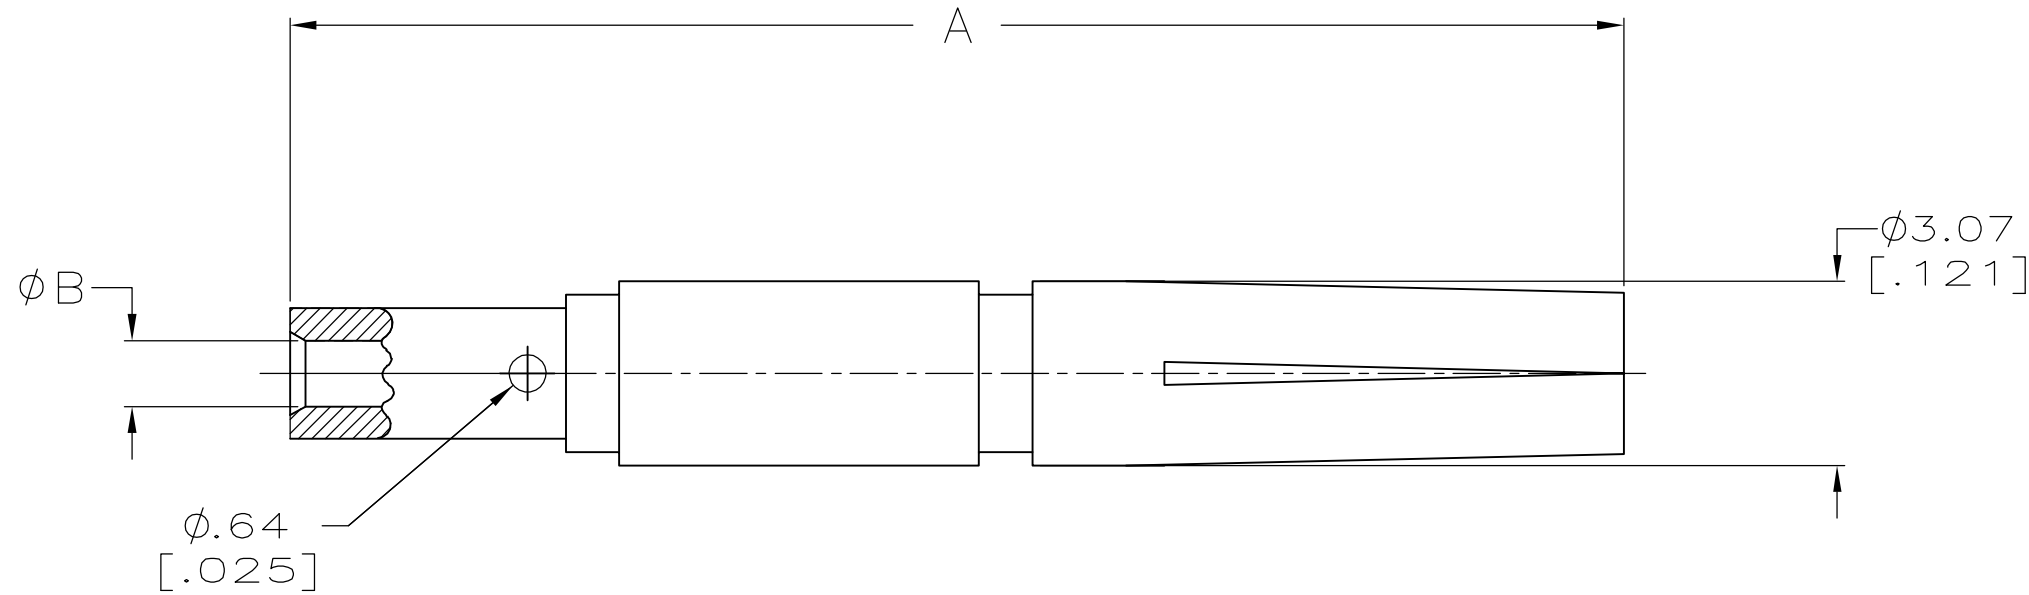

- ① BERYLLIUM COPPER PER QQ-C-530.
- ② GOLD PER MIL-G-45204, 0.76μM [.000030] MIN THICK.

OBSOLETE	1.52 [.060]	26.69 [1.051]	1-415246-5
	1.09 [.043]	26.69 [1.051]	415246-8
	1.09 [.043]	21.94 [.864]	415246-4
	B	A	PART NUMBER