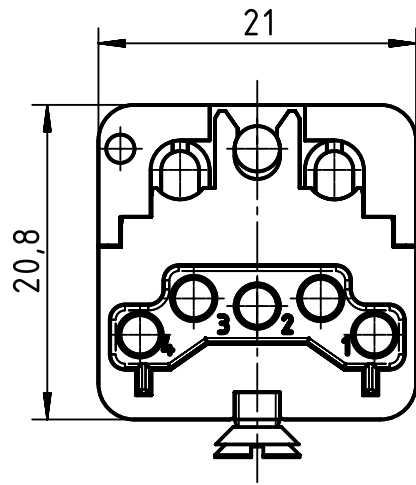

1 2 3 4 5 6

A  
B  
C  
D

countersunk screw M3x6  
enclosed separately

	All rights reserved Department EL PD - DE	All Dimensions in mm Original Size DIN A4		Scale 2:1	Free size tol.	Ref. Sub.
		Created by FINKEV	Inspected by SCHNIEDER	Standardisation TIEMANNA	Date 2014-02-17	State Final Release
HARTING Electric GmbH & Co. KG D-32339 Espelkamp		Title Han Brid-F w/o FOC-F			Doc-Key / ECM-Nr. 100205810/UGD/004/A 500000071208	
		Type TB	Number 09 12 004 3111		Rev. A	Page 1/1