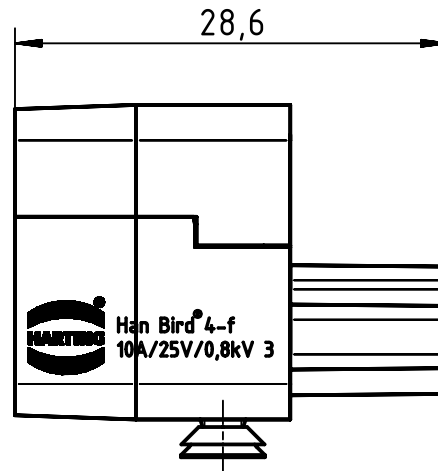

1 2 3 4 5 6

A  
B  
C  
D

countersunk screw M3x6  
enclosed separately

	All rights reserved Department EL PD - DE	All Dimensions in mm Original Size DIN A4		Scale 2:1	Free size tol.	Ref. Sub.
		Created by FINKEV	Inspected by SCHNIEDER	Standardisation TIEMANNA	Date 2014-02-17	State Final Release
HARTING Electric GmbH & Co. KG D-32339 Espelkamp		Title Han Brid-F w/o FOC-F			Doc-Key / ECM-Nr. 100205810/UGD/004/A 500000071208	
		Type TB	Number 09 12 004 3111		Rev. A	Page 1/1