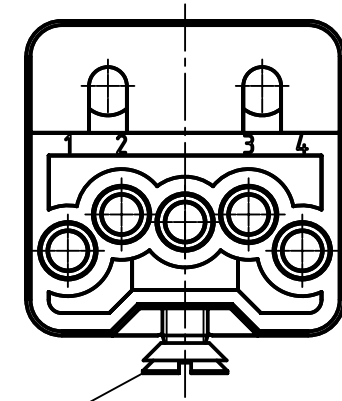

1 2 3 4 5 6

A  
B  
C  
D

countersunk screw M3x6  
enclosed separately

	All rights reserved Department EL PD - DE	All Dimensions in mm Original Size DIN A4		Scale 2:1	Free size tol.	Ref. Sub.
		Created by FINKEV	Inspected by SCHNIEDER	Standardisation TIEMANNA	Date 2014-02-17	State Final Release
HARTING Electric GmbH & Co. KG D-32339 Espelkamp		Title Han Brid-F w/o FOC-F			Doc-Key / ECM-Nr. 100205810/UGD/004/A 500000071208	
		Type TB	Number 09 12 004 3111		Rev. A	Page 1/1