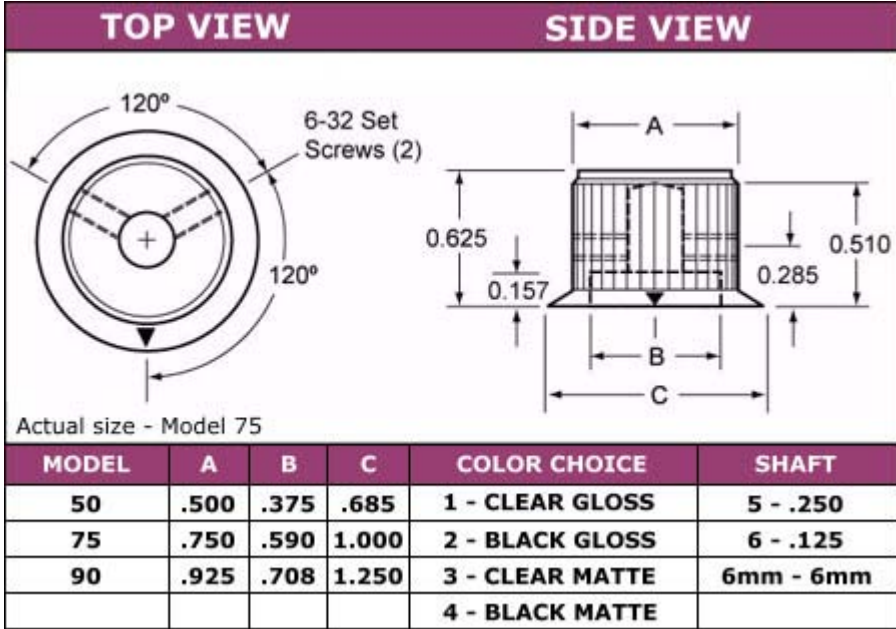

Mechanical Specifications: DDS SERIES

DDS Series: The "DDS Series" knob is our very popular "DD Series" with an attractive skirt extended on the bottom portion of the knob for easier viewing for the rotation from atop. Indicator "triangle" located on the skirt. Two 6-32 set screws.