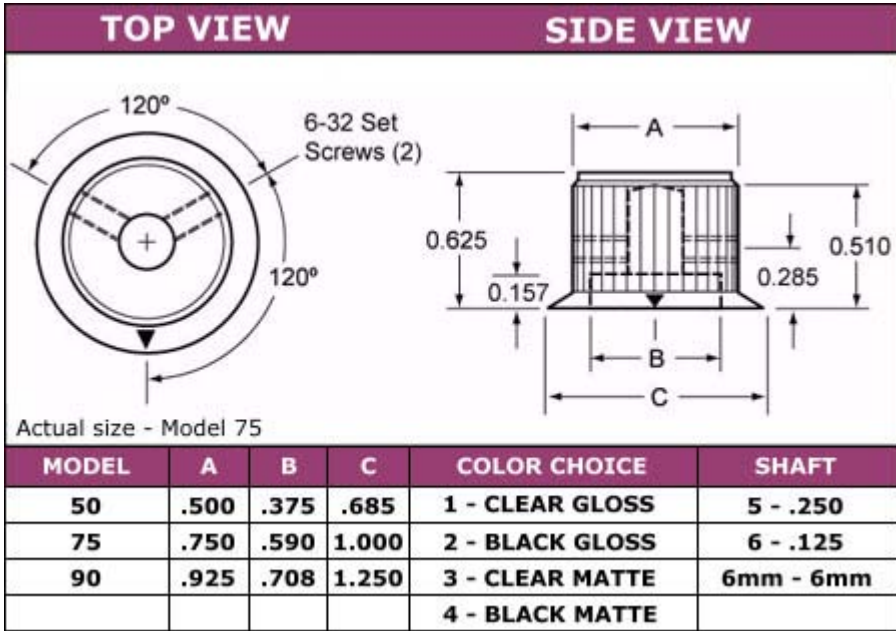

Mechanical Specifications: DDS SERIES

DDS Series: The "DDS Series" knob is our very popular "DD Series" with an attractive skirt extended on the bottom portion of the knob for easier viewing for the rotation from atop. Indicator "triangle" located on the skirt. Two 6-32 set screws.