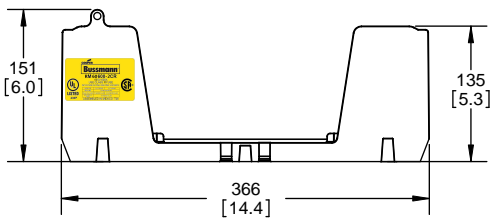

RM60600-2CR WITH CVRI-RH-60600 INSTALLED

COOPER Bussmann
St. Louis MO 63178

TITLE:
Class R fuse holder-CUST-600V

SCALE: 1:5 SIZE: A3 SHEET: 11 OF 12