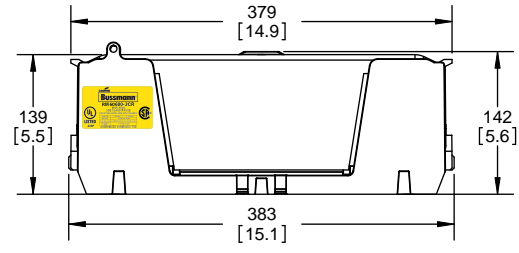

RM60600-2CR WITH CVRI-RH-60600 INSTALLED

COOPER Bussmann
St. Louis MO 63178

TITLE:
Class R fuse holder-CUST-600V

SCALE: 1:5 SIZE: A3 SHEET: 11 OF 12