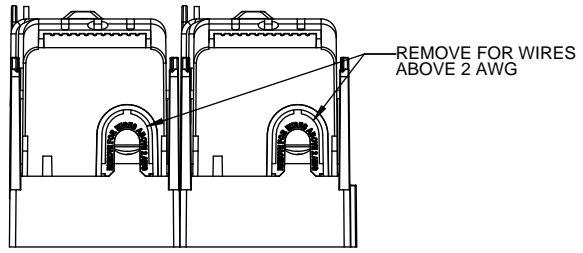

DESIGN UNITS: METRIC (mm)
UNLESS OTHERWISE SPECIFIED [INCHES]

THIRD ANGLE PROJECTION

RM25200-2CR

**RM25200-2CR
WITH CVR-RH-25200 INSTALLED**

**RM25200-2CR
WITH CVRI-RH-25200 INSTALLED**

COOPER Bussmann
St. Louis MO 63178

TITLE:
Class R fuse holder-CUST-250V

SCALE: 1:1   SIZE: A3   SHEET: 7 OF 14