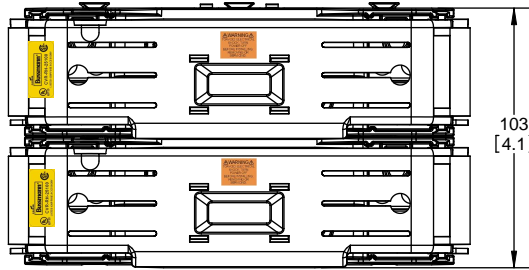

DESIGN UNITS: METRIC (mm)  
UNLESS OTHERWISE SPECIFIED  
[INCHES]

THIRD ANGLE PROJECTION

**RM25100-2CR**

**RM25100-2CR  
WITH CVR-RH-25100 INSTALLED**

**RM25100-2CR  
WITH CVRI-RH-25100 INSTALLED**

**COOPER Bussmann**  
St. Louis MO 63178