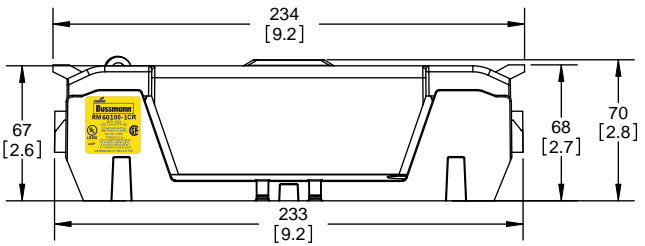

SCALE: 1:1      SIZE: A3      SHEET: 14 OF 14

REVISIONS			DATE	ECN	BY
REV	ZONE	DESCRIPTION			

**RM60100-1CR**

**RM60100-1CR WITH CVR-RH-60100 INSTALLED**

**RM60100-1CR WITH CVRI-RH-60100 INSTALLED**

**WARNING**  
 TO AVOID ELECTRICAL SHOCK, TURN POWER OFF BEFORE INSTALLING, REMOVING OR SERVICING.