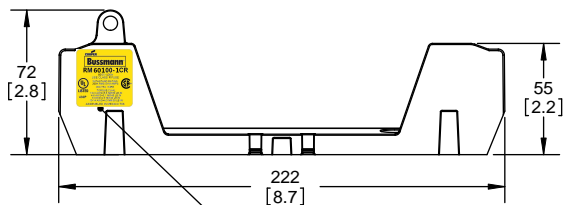

SCALE: 1:1      SIZE: A3      SHEET: 14 OF 14

REVISIONS			DATE	ECN	BY
REV	ZONE	DESCRIPTION			

**RM60100-1CR**

**RM60100-1CR WITH CVR-RH-60100 INSTALLED**

**RM60100-1CR WITH CVRI-RH-60100 INSTALLED**

**WARNING**  
 TO AVOID ELECTRICAL SHOCK, TURN POWER OFF BEFORE INSTALLING, REMOVING OR SERVICING.