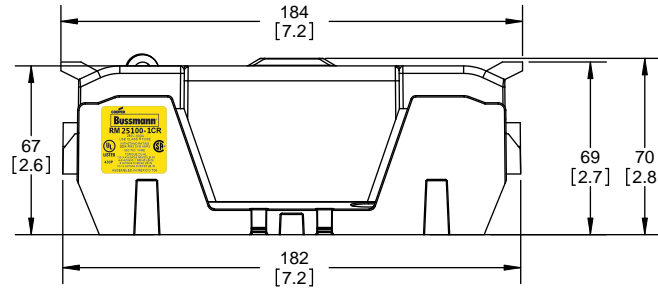

RM25100-1CR WITH CVRI-RH-25100 INSTALLED