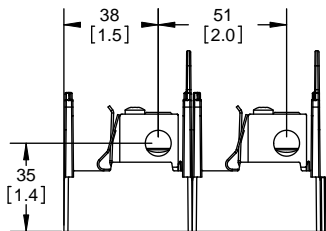

DESIGN UNITS: METRIC (mm)  
UNLESS OTHERWISE SPECIFIED  
[INCHES]

THIRD ANGLE PROJECTION

**RM25100-2CR**

**RM25100-2CR  
WITH CVR-RH-25100 INSTALLED**

**RM25100-2CR  
WITH CVRI-RH-25100 INSTALLED**

**COOPER Bussmann**  
St. Louis MO 63178