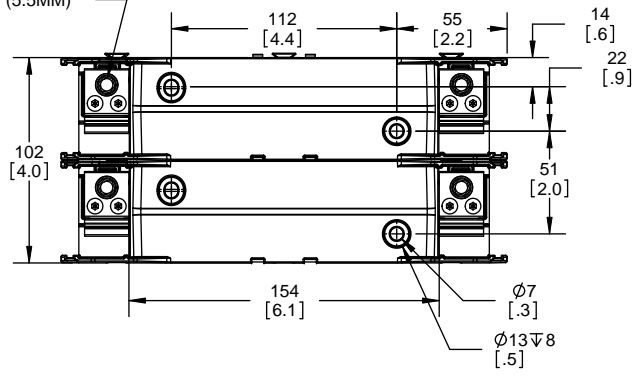

DESIGN UNITS: METRIC (mm)
UNLESS OTHERWISE SPECIFIED
[INCHES]

THIRD ANGLE PROJECTION

REVISIONS				DATE	ECN	BY
REV	ZONE	DESCRIPTION				

RM60100-2CR

**RM60100-2CR
WITH CVR-RH-60100 INSTALLED**

**RM60100-2CR
WITH CVRI-RH-60100 INSTALLED**

ALLEN KEY
#3/16" (5.5MM)

COOPER Bussmann
St. Louis MO 63178

TITLE:
Class R fuse holder-CUST-600V

SCALE: 1:1   SIZE: A3   SHEET: 2 OF 12