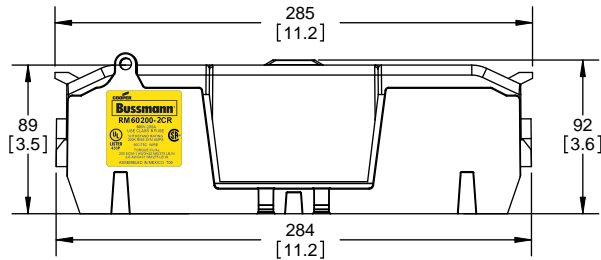

RM60200-2CR

**RM60200-2CR
WITH CVR-RH-60200 INSTALLED**

**RM60200-2CR
WITH CVRI-RH-60200 INSTALLED**

COOPER Bussmann
St. Louis MO 63178

TITLE: **Class R fuse holder-CUST-600V**

SCALE: 1:1   SIZE: A3   SHEET: 5 OF 12