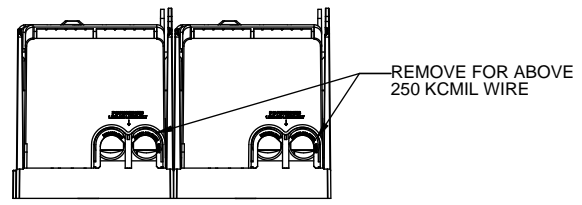

DESIGN UNITS: METRIC (mm)
UNLESS OTHERWISE SPECIFIED [INCHES]

THIRD ANGLE PROJECTION

RM25600-2CR

**RM25600-2CR
WITH CVR-RH-25600 INSTALLED**

**RM25600-2CR
WITH CVRI-RH-25600 INSTALLED**

COOPER Bussmann
St. Louis MO 63178

TITLE:
Class R fuse holder-CUST-250V

SCALE: 1:1   SIZE: A3   SHEET: 13 OF 14