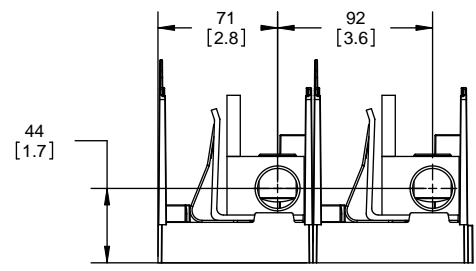

**RM25400-2CR
WITH CVRI-RH-25400 INSTALLED**

COOPER Bussmann
St. Louis MO 63178

TITLE:
Class R fuse holder-CUST-250V

SCALE: 1:1   SIZE: A3   SHEET: 10 OF 14