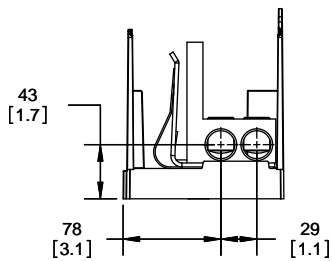

## Class R Fuseblocks Catalog Data

Catalog Number	Covers		Voltage	Current	Number of Poles	Label
	Class R	w/o Indication				
RM25100-1CR	CVR-RH-25100	CVRI-RH-25100	250	100	1	RM25100-1CR
RM25100-2CR					2	RM25100-2CR
RM25100-3CR					3	RM25100-3CR
RM25200-1CR	CVR-RH-25200	CVRI-RH-25200		200	1	RM25200-1CR
RM25200-2CR					2	RM25200-2CR
RM25200-3CR					3	RM25200-3CR
RM25400-1CR	CVR-RH-25400	CVRI-RH-25400		400	1	RM25400-1CR
RM25400-2CR					2	RM25400-2CR
RM25400-3CR					3	RM25400-3CR
RM25600-1CR	CVR-RH-25600	CVRI-RH-25600		600	1	RM25600-1CR
RM25600-2CR					2	RM25600-2CR
RM25600-3CR					3	RM25600-3CR

Catalog Number	Covers		Voltage	Current	Number of Poles	Label
	Class R	w/o Indication				
RM60100-1CR	CVR-RH-60100	CVRI-RH-60100	600	100	1	RM60100-1CR
RM60100-2CR					2	RM60100-2CR
RM60100-3CR					3	RM60100-3CR
RM60200-1CR	CVR-RH-60200	CVRI-RH-60200		200	1	RM60200-1CR
RM60200-2CR					2	RM60200-2CR
RM60200-3CR					3	RM60200-3CR
RM60400-1CR	CVR-RH-60400	CVRI-RH-60400		400	1	RM60400-1CR
RM60400-2CR					2	RM60400-2CR
RM60400-3CR					3	RM60400-3CR
RM60600-1CR	CVR-RH-60600	CVRI-RH-60600		600	1	RM60600-1CR
RM60600-2CR					2	RM60600-2CR
RM60600-3CR					3	RM60600-3CR

SCALE: 1:1      SIZE: A3      SHEET: 11 OF 14

DESIGN UNITS: METRIC (mm) UNLESS OTHERWISE SPECIFIED  
 THIRD ANGLE PROJECTION

**RM25600-1CR**

**RM25600-1CR WITH CVR-RH-25600 INSTALLED**

**RM25600-1CR WITH CVRI-RH-25600 INSTALLED**

**CVR-RH-25600**

**CVRI-RH-25600**

WIRE SIZE	CUT TORQUE	AL TORQUE
600 KCMIL	87 NM (62 IN-LS)	
DUAL 304 AWG	37 NM (26 IN-LS)	33.9 NM (24 IN-LS)
100 KCMIL	51 NM (36 IN-LS)	51 NM (36 IN-LS)

**COOPER Bussmann**  
 St. Louis MO 63178