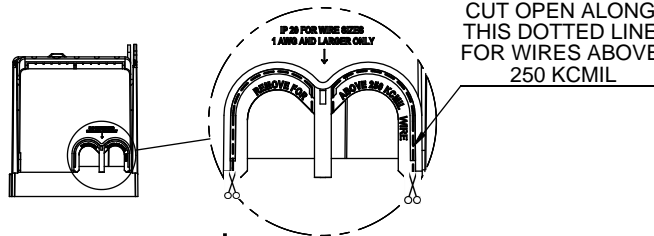

CVRI-RH-60600

COOPER Bussmann
St. Louis MO 63178

TITLE:
Class R fuse holder-CUST-600V

SCALE: 1:5 SIZE: A3 SHEET: 10 OF 12