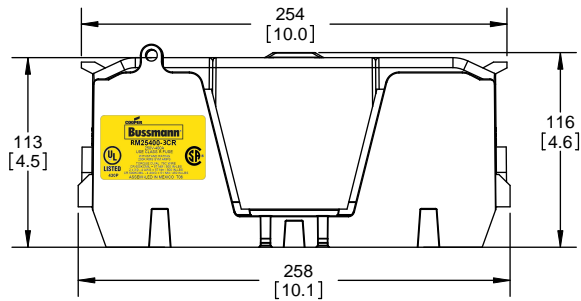

**RM25400-3CR
WITH CVRI-RH-25400 INSTALLED**

COOPER Bussmann
St. Louis MO 63178

TITLE:
Class R fuse holder-CUST-250V

SCALE: 1:1   SIZE: A3   SHEET: 11 OF 14