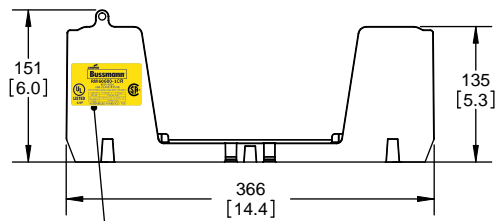

TITLE: **Class R fuse holder-CUST-600V**

SCALE: 1:1      SIZE: A3      SHEET: 9 OF 12

**RM60600-1CR**

**RM60600-1CR WITH CVR-RH-60600 INSTALLED**

**RM60600-1CR WITH CVRI-RH-60600 INSTALLED**

**CVR-RH-60600**