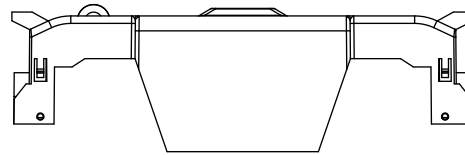

CVR-RH-25100