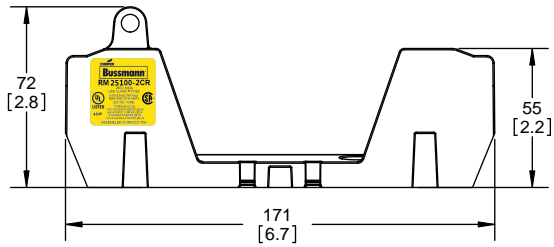

DESIGN UNITS: METRIC (mm)  
UNLESS OTHERWISE SPECIFIED  
[INCHES]

THIRD ANGLE PROJECTION

**RM25100-2CR**

**RM25100-2CR  
WITH CVR-RH-25100 INSTALLED**

**RM25100-2CR  
WITH CVRI-RH-25100 INSTALLED**

**COOPER Bussmann**  
St. Louis MO 63178