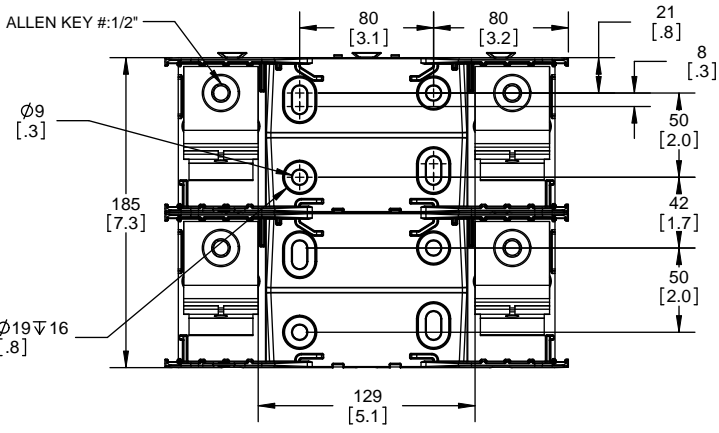

**Class R fuse holder-CUST-250V**

SCALE: 1:1 SIZE: A3 SHEET: 9 OF 14

DESIGN UNITS: METRIC (mm)  
UNLESS OTHERWISE SPECIFIED [INCHES]

THIRD ANGLE PROJECTION

**RM25400-2CR**

**RM25400-2CR  
WITH CVR-RH-25400 INSTALLED**