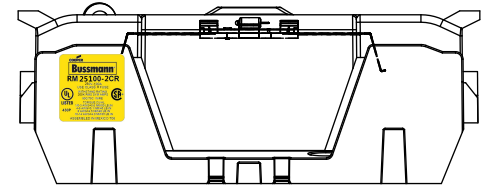

DESIGN UNITS: METRIC (mm)  
UNLESS OTHERWISE SPECIFIED  
[INCHES]

THIRD ANGLE PROJECTION

**RM25100-2CR**

**RM25100-2CR  
WITH CVR-RH-25100 INSTALLED**

**RM25100-2CR  
WITH CVRI-RH-25100 INSTALLED**

**COOPER Bussmann**  
St. Louis MO 63178