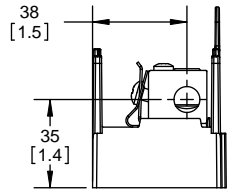

CVR-RH-60100

CVRI-RH-60100

CUT OPEN ALONG THIS DOTTED LINE FOR WIRES ABOVE 6 AWG

COOPER Bussmann
St. Louis MO 63178

TITLE: **Class R fuse holder-CUST-600V**

SCALE: 1:1 SIZE: A3 SHEET: 1 OF 12