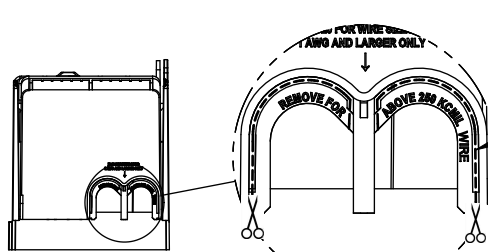

WIRE SIZE	CUT TORQUE	AL TORQUE
600 KCMIL	87 NM (62 IN-LS)	
DUAL 304 AWG	37 NM (26 IN-LS)	33.9 NM (24 IN-LS)
100 KCMIL	51 NM (36 IN-LS)	51 NM (36 IN-LS)