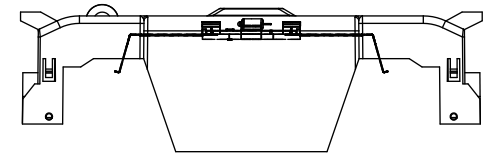

CVRI-RH-25100

COOPER Bussmann
St. Louis MO 63178

TITLE: **Class R fuse holder-CUST-250V**

SCALE: 1:1   SIZE: A3   SHEET: 3 OF 14