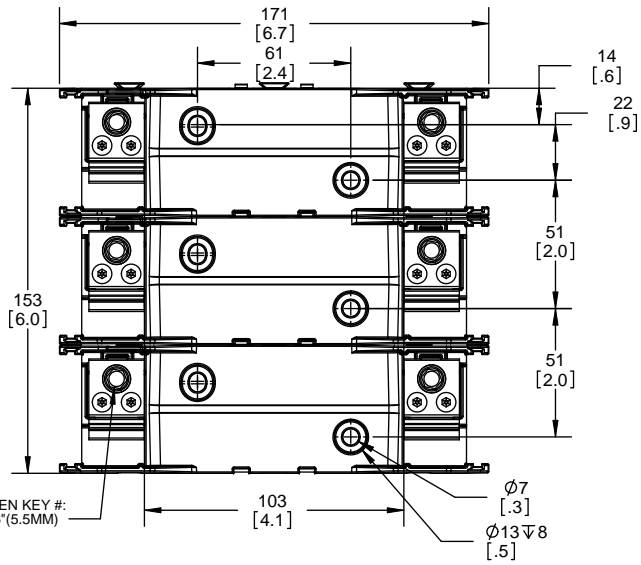

**Class R fuse holder-CUST-250V**

SCALE: 1:1      SIZE: A3      SHEET: 4 OF 14

DESIGN UNITS: METRIC (mm)  
UNLESS OTHERWISE SPECIFIED [INCHES]

THIRD ANGLE PROJECTION

**RM25100-3CR**

**RM25100-3CR  
WITH CVR-RH-25100 INSTALLED**