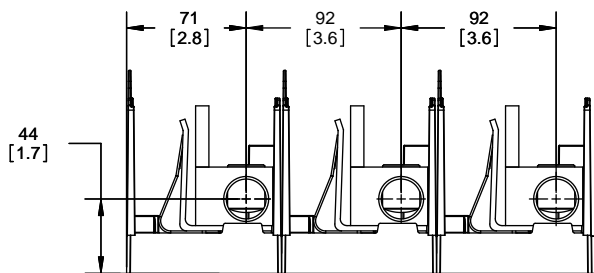

**RM25400-3CR
WITH CVRI-RH-25400 INSTALLED**

COOPER Bussmann
St. Louis MO 63178

TITLE:
Class R fuse holder-CUST-250V

SCALE: 1:1   SIZE: A3   SHEET: 11 OF 14