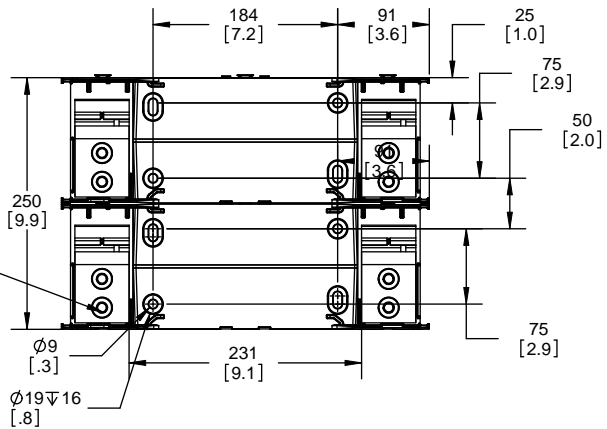

RM60600-2CR