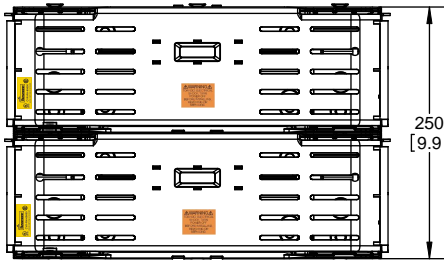

RM60600-2CR WITH CVR-RH-60600 INSTALLED