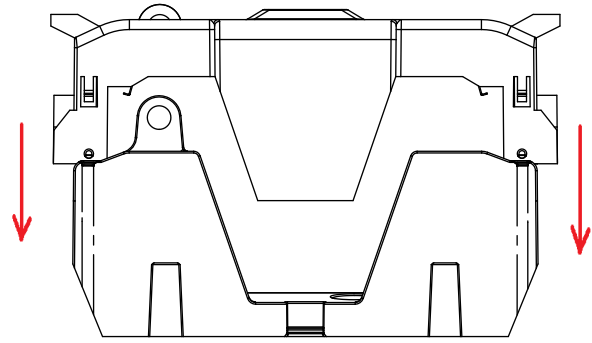

**COOPER Bussmann**  
St. Louis MO 63178

TITLE:

**Class R fuse holder-CUST**

SCALE: 1:1

SIZE: A3

SHEET: 1 OF 14

PUSH DOWN

LIFT UP