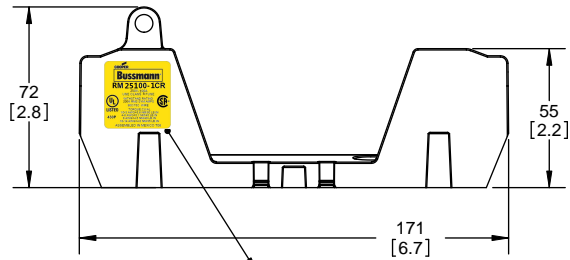

RM25100-1CR WITH CVRI-RH-25100 INSTALLED