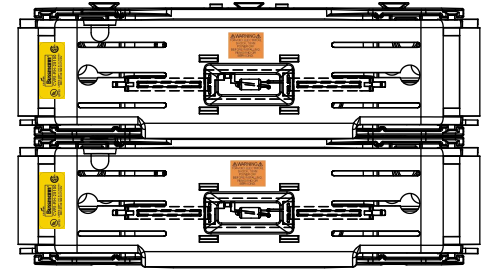

DESIGN UNITS: METRIC (mm)  
UNLESS OTHERWISE SPECIFIED  
[INCHES]

THIRD ANGLE PROJECTION

**RM25100-2CR**

**RM25100-2CR  
WITH CVR-RH-25100 INSTALLED**

**RM25100-2CR  
WITH CVRI-RH-25100 INSTALLED**

**COOPER Bussmann**  
St. Louis MO 63178