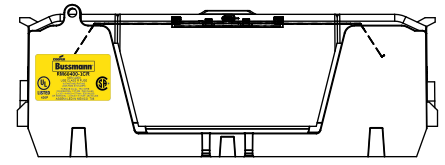

SCALE: 1:1      SIZE: A3      SHEET: 6 OF 12

**RM60400-1CR**

**RM60400-1CR WITH CVR-RH-60400 INSTALLED**

**RM60400-1CR WITH CVRI-RH-60400 INSTALLED**

**COOPER Bussmann RM60400-1CR**  
600V-400A  
USE CLASS R FUSE  
WITHSTAND RATING  
200K RMS SYM AMPS  
TORQUE CU/AL 75C WIRE  
CR 600KCMIL = 57 NM / 500 IN-LBS  
2 x 3/0 - 4 AWG = 57 NM / 500 IN-LBS  
CR 500KCMIL - 4 AWG = 51 NM / 450 IN-LBS  
ASSEMBLED IN MEXICO T06