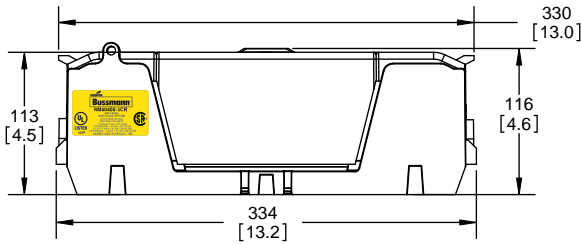

SCALE: 1:1      SIZE: A3      SHEET: 6 OF 12

**RM60400-1CR**

**RM60400-1CR WITH CVR-RH-60400 INSTALLED**

**RM60400-1CR WITH CVRI-RH-60400 INSTALLED**

**COOPER Bussmann RM60400-1CR**  
600V-400A  
USE CLASS R FUSE  
WITHSTAND RATING  
200K RMS SYM AMPS  
TORQUE CU/AL 75C WIRE  
CR 600KCMIL = 57 NM / 500 IN-LBS  
2 x 3/0 - 4 AWG = 57 NM / 500 IN-LBS  
CR 500KCMIL - 4 AWG = 51 NM / 450 IN-LBS  
ASSEMBLED IN MEXICO T06