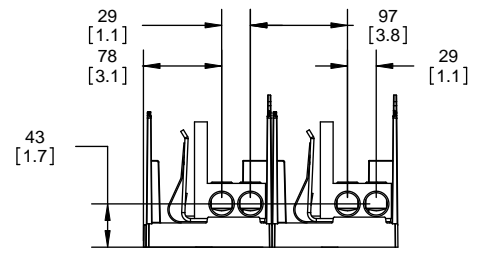

RM60600-2CR WITH CVRI-RH-60600 INSTALLED

COOPER Bussmann
St. Louis MO 63178

TITLE:
Class R fuse holder-CUST-600V

SCALE: 1:5 SIZE: A3 SHEET: 11 OF 12