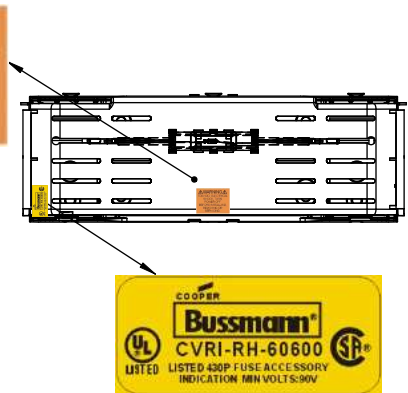

TITLE: **Class R fuse holder-CUST-600V**

SCALE: 1:1      SIZE: A3      SHEET: 9 OF 12

**RM60600-1CR**

**RM60600-1CR WITH CVR-RH-60600 INSTALLED**

**RM60600-1CR WITH CVRI-RH-60600 INSTALLED**

**CVR-RH-60600**