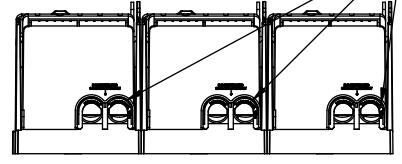

**RM60600-3CR
WITH CVRI-RH-60600 INSTALLED**

COOPER Bussmann
St. Louis MO 63178

TITLE:
Class R fuse holder-CUST-600V

SCALE: 1:5   SIZE: A3   SHEET: 12 OF 12