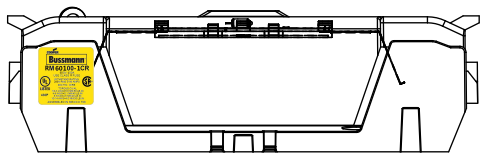

SCALE: 1:1      SIZE: A3      SHEET: 14 OF 14

REVISIONS			DATE	ECN	BY
REV	ZONE	DESCRIPTION			

**RM60100-1CR**

**RM60100-1CR WITH CVR-RH-60100 INSTALLED**

**RM60100-1CR WITH CVRI-RH-60100 INSTALLED**

**WARNING**  
 TO AVOID ELECTRICAL SHOCK, TURN POWER OFF BEFORE INSTALLING, REMOVING OR SERVICING.