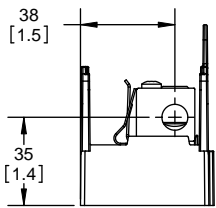

CVRI-RH-25100

COOPER Bussmann
St. Louis MO 63178

TITLE: **Class R fuse holder-CUST-250V**

SCALE: 1:1   SIZE: A3   SHEET: 3 OF 14