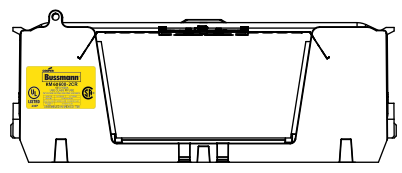

RM60600-2CR WITH CVRI-RH-60600 INSTALLED

COOPER Bussmann
St. Louis MO 63178

TITLE:
Class R fuse holder-CUST-600V

SCALE: 1:5 SIZE: A3 SHEET: 11 OF 12