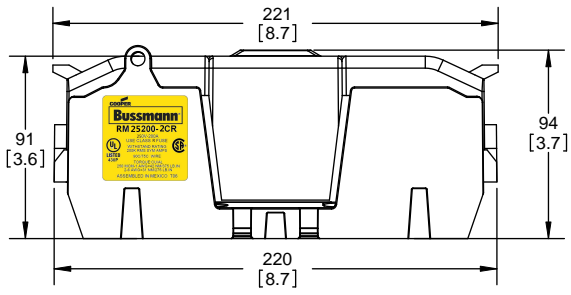

DESIGN UNITS: METRIC (mm)
UNLESS OTHERWISE SPECIFIED [INCHES]

THIRD ANGLE PROJECTION

RM25200-2CR

**RM25200-2CR
WITH CVR-RH-25200 INSTALLED**

**RM25200-2CR
WITH CVRI-RH-25200 INSTALLED**

COOPER Bussmann
St. Louis MO 63178

TITLE:
Class R fuse holder-CUST-250V

SCALE: 1:1   SIZE: A3   SHEET: 7 OF 14