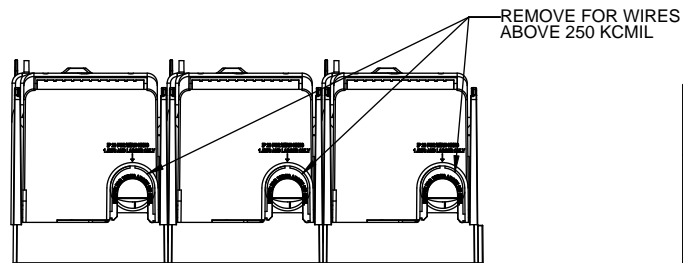

**RM25400-3CR
WITH CVRI-RH-25400 INSTALLED**

COOPER Bussmann
St. Louis MO 63178

TITLE:
Class R fuse holder-CUST-250V

SCALE: 1:1   SIZE: A3   SHEET: 11 OF 14