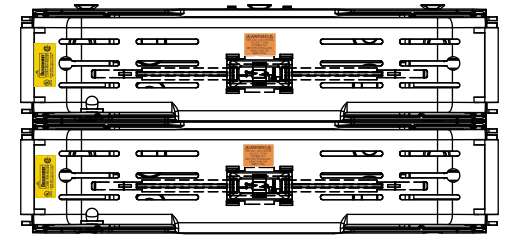

RM60200-2CR

**RM60200-2CR
WITH CVR-RH-60200 INSTALLED**

**RM60200-2CR
WITH CVRI-RH-60200 INSTALLED**

COOPER Bussmann
St. Louis MO 63178

TITLE: **Class R fuse holder-CUST-600V**

SCALE: 1:1   SIZE: A3   SHEET: 5 OF 12