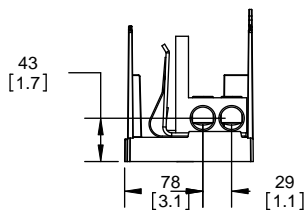

CVRI-RH-60600

COOPER Bussmann
St. Louis MO 63178

TITLE:
Class R fuse holder-CUST-600V

SCALE: 1:5 SIZE: A3 SHEET: 10 OF 12