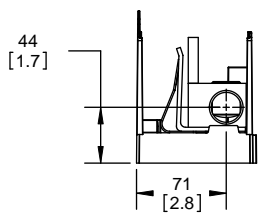

CVRI-RH-60400

CUT OPEN ALONG THIS DOTTED LINE FOR WIRES ABOVE 250 KCMIL

COOPER Bussmann
St. Louis MO 63178

TITLE: **Class R fuse holder-CUST-600V**

SCALE: 1:1 SIZE: A3 SHEET: 7 OF 12