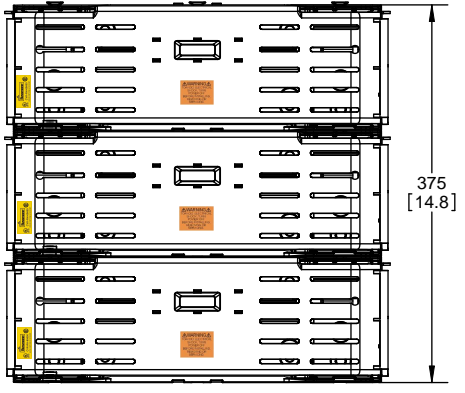

**COOPER Bussmann**  
St. Louis MO 63178

TITLE:  
**Class R fuse holder-CUST-600V**

SCALE: 1:5 SIZE: A3 SHEET: 11 OF 12

REVISIONS				DATE	ECN	BY
REV	ZONE	DESCRIPTION				

**RM60600-3CR**

**RM60600-3CR  
WITH CVR-RH-60600 INSTALLED**