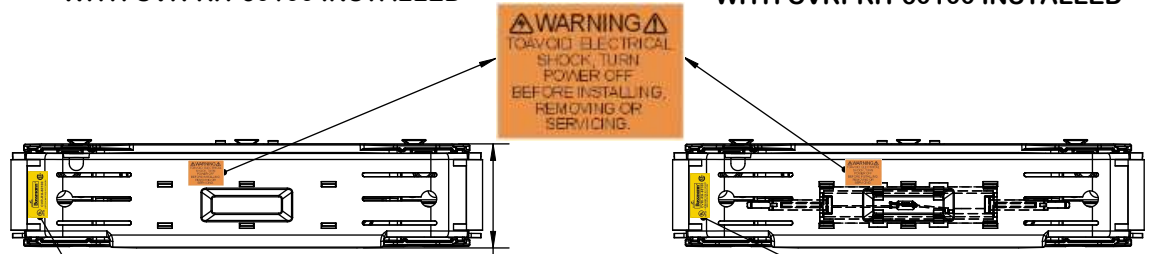

SCALE: 1:1      SIZE: A3      SHEET: 14 OF 14

REVISIONS			DATE	ECN	BY
REV	ZONE	DESCRIPTION			

**RM60100-1CR**

**RM60100-1CR WITH CVR-RH-60100 INSTALLED**

**RM60100-1CR WITH CVRI-RH-60100 INSTALLED**

**WARNING**  
 TO AVOID ELECTRICAL SHOCK, TURN POWER OFF BEFORE INSTALLING, REMOVING OR SERVICING.