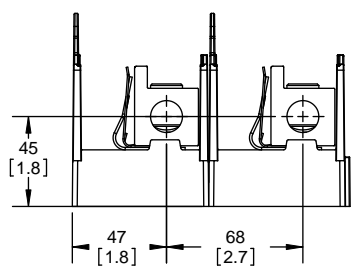

DESIGN UNITS: METRIC (mm)
UNLESS OTHERWISE SPECIFIED [INCHES]

THIRD ANGLE PROJECTION

RM25200-2CR

**RM25200-2CR
WITH CVR-RH-25200 INSTALLED**

**RM25200-2CR
WITH CVRI-RH-25200 INSTALLED**

COOPER Bussmann
St. Louis MO 63178

TITLE:
Class R fuse holder-CUST-250V

SCALE: 1:1   SIZE: A3   SHEET: 7 OF 14