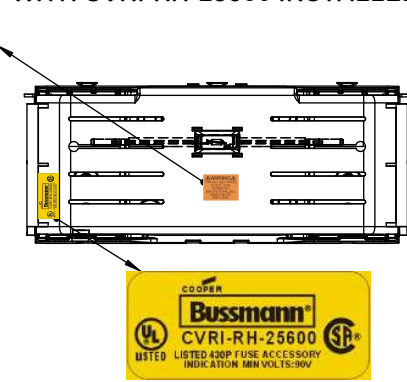

SCALE: 1:1      SIZE: A3      SHEET: 11 OF 14

DESIGN UNITS: METRIC (mm) UNLESS OTHERWISE SPECIFIED  
 THIRD ANGLE PROJECTION

**RM25600-1CR**

**RM25600-1CR WITH CVR-RH-25600 INSTALLED**

**RM25600-1CR WITH CVRI-RH-25600 INSTALLED**