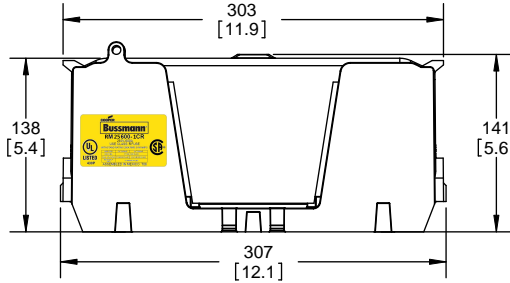

SCALE: 1:1      SIZE: A3      SHEET: 11 OF 14

DESIGN UNITS: METRIC (mm) UNLESS OTHERWISE SPECIFIED  
 THIRD ANGLE PROJECTION

**RM25600-1CR**

**RM25600-1CR WITH CVR-RH-25600 INSTALLED**

**RM25600-1CR WITH CVRI-RH-25600 INSTALLED**