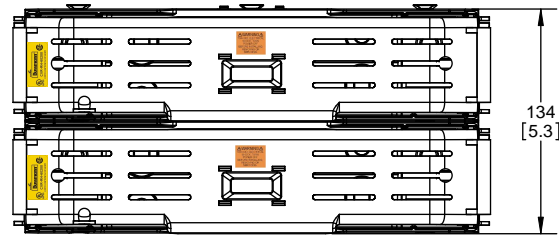

RM60200-2CR

**RM60200-2CR
WITH CVR-RH-60200 INSTALLED**

**RM60200-2CR
WITH CVRI-RH-60200 INSTALLED**

COOPER Bussmann
St. Louis MO 63178

TITLE: **Class R fuse holder-CUST-600V**

SCALE: 1:1   SIZE: A3   SHEET: 5 OF 12