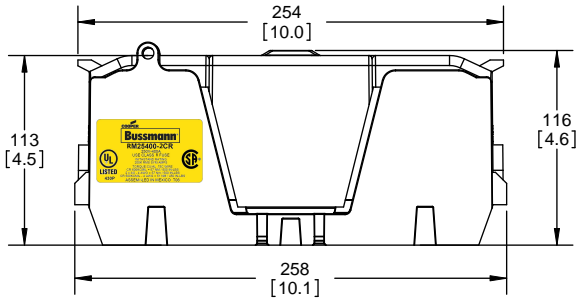

**RM25400-2CR
WITH CVRI-RH-25400 INSTALLED**

COOPER Bussmann
St. Louis MO 63178

TITLE:
Class R fuse holder-CUST-250V

SCALE: 1:1   SIZE: A3   SHEET: 10 OF 14