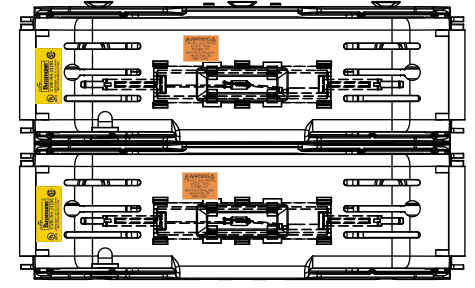

DESIGN UNITS: METRIC (mm)
UNLESS OTHERWISE SPECIFIED [INCHES]

THIRD ANGLE PROJECTION

RM25200-2CR

**RM25200-2CR
WITH CVR-RH-25200 INSTALLED**

**RM25200-2CR
WITH CVRI-RH-25200 INSTALLED**

COOPER Bussmann
St. Louis MO 63178

TITLE:
Class R fuse holder-CUST-250V

SCALE: 1:1   SIZE: A3   SHEET: 7 OF 14