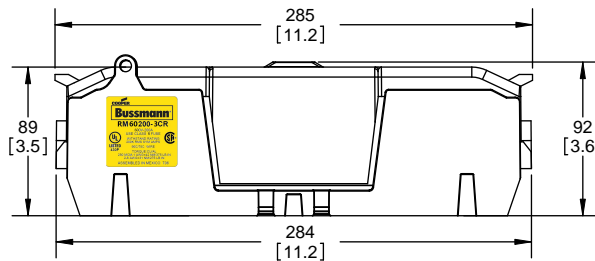

RM60200-3CR

**RM60200-3CR
WITH CVR-RH-60200 INSTALLED**

**RM60200-3CR
WITH CVRI-RH-60200 INSTALLED**

COOPER Bussmann
St. Louis MO 63178

TITLE:
Class R fuse holder-CUST-600V

SCALE: 1:1   SIZE: A3   SHEET: 6 OF 12