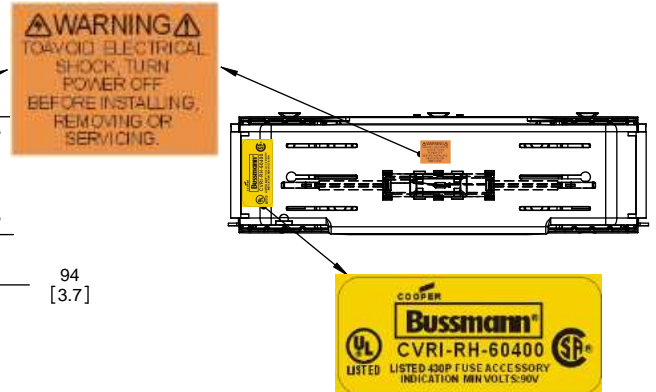

SCALE: 1:1      SIZE: A3      SHEET: 6 OF 12

**RM60400-1CR**

**RM60400-1CR WITH CVR-RH-60400 INSTALLED**

**RM60400-1CR WITH CVRI-RH-60400 INSTALLED**

**COOPER Bussmann RM60400-1CR**  
600V-400A  
USE CLASS R FUSE  
WITHSTAND RATING  
200K RMS SYM AMPS  
TORQUE CU/AL 75C WIRE  
CR 600KCMIL = 57 NM / 500 IN-LBS  
2 x 3/0 - 4 AWG = 57 NM / 500 IN-LBS  
CR 500KCMIL - 4 AWG = 51 NM / 450 IN-LBS  
ASSEMBLED IN MEXICO T06