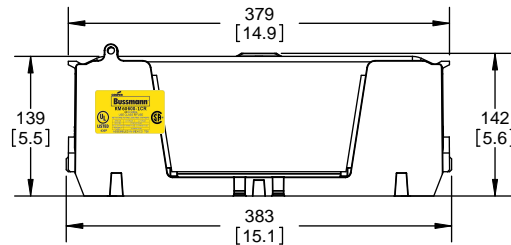

TITLE: **Class R fuse holder-CUST-600V**

SCALE: 1:1      SIZE: A3      SHEET: 9 OF 12

**RM60600-1CR**

**RM60600-1CR WITH CVR-RH-60600 INSTALLED**

**RM60600-1CR WITH CVRI-RH-60600 INSTALLED**

**CVR-RH-60600**