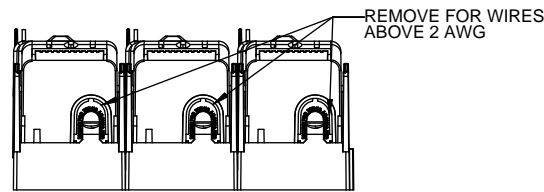

RM60200-3CR

**RM60200-3CR
WITH CVR-RH-60200 INSTALLED**

**RM60200-3CR
WITH CVRI-RH-60200 INSTALLED**

COOPER Bussmann
St. Louis MO 63178

TITLE:
Class R fuse holder-CUST-600V

SCALE: 1:1   SIZE: A3   SHEET: 6 OF 12