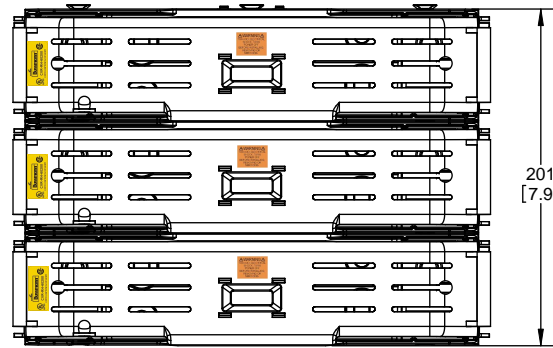

RM60200-3CR

**RM60200-3CR
WITH CVR-RH-60200 INSTALLED**

**RM60200-3CR
WITH CVRI-RH-60200 INSTALLED**

COOPER Bussmann
St. Louis MO 63178

TITLE:
Class R fuse holder-CUST-600V

SCALE: 1:1   SIZE: A3   SHEET: 6 OF 12