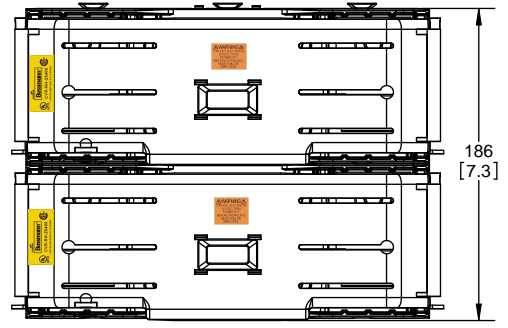

**Class R fuse holder-CUST-250V**

SCALE: 1:1 SIZE: A3 SHEET: 9 OF 14

DESIGN UNITS: METRIC (mm)  
UNLESS OTHERWISE SPECIFIED [INCHES]

THIRD ANGLE PROJECTION

**RM25400-2CR**

**RM25400-2CR  
WITH CVR-RH-25400 INSTALLED**