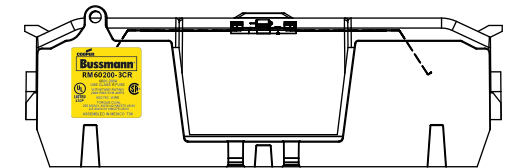

RM60200-3CR

**RM60200-3CR
WITH CVR-RH-60200 INSTALLED**

**RM60200-3CR
WITH CVRI-RH-60200 INSTALLED**

COOPER Bussmann
St. Louis MO 63178

TITLE:
Class R fuse holder-CUST-600V

SCALE: 1:1   SIZE: A3   SHEET: 6 OF 12