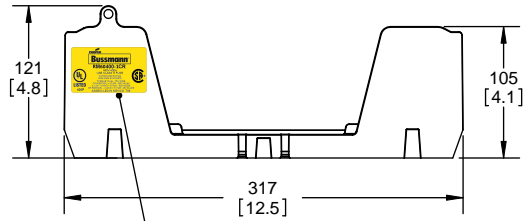

SCALE: 1:1      SIZE: A3      SHEET: 6 OF 12

**RM60400-1CR**

**RM60400-1CR WITH CVR-RH-60400 INSTALLED**

**RM60400-1CR WITH CVRI-RH-60400 INSTALLED**

**COOPER Bussmann RM60400-1CR**  
600V-400A  
USE CLASS R FUSE  
WITHSTAND RATING  
200K RMS SYM AMPS  
TORQUE CU/AL 75C WIRE  
CR 600KCMIL = 57 NM / 500 IN-LBS  
2 x 3/0 - 4 AWG = 57 NM / 500 IN-LBS  
CR 500KCMIL - 4 AWG = 51 NM / 450 IN-LBS  
ASSEMBLED IN MEXICO T06