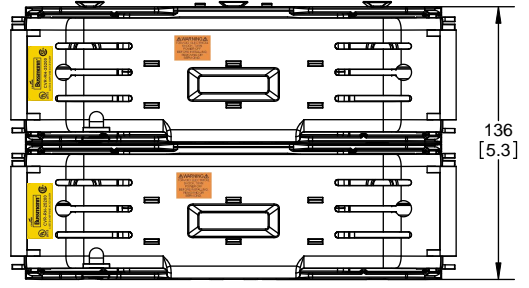

DESIGN UNITS: METRIC (mm)
UNLESS OTHERWISE SPECIFIED [INCHES]

THIRD ANGLE PROJECTION

RM25200-2CR

**RM25200-2CR
WITH CVR-RH-25200 INSTALLED**

**RM25200-2CR
WITH CVRI-RH-25200 INSTALLED**

COOPER Bussmann
St. Louis MO 63178

TITLE:
Class R fuse holder-CUST-250V

SCALE: 1:1   SIZE: A3   SHEET: 7 OF 14