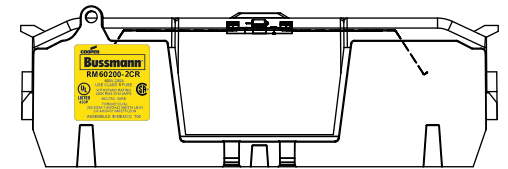

RM60200-2CR

**RM60200-2CR
WITH CVR-RH-60200 INSTALLED**

**RM60200-2CR
WITH CVRI-RH-60200 INSTALLED**

COOPER Bussmann
St. Louis MO 63178

TITLE: **Class R fuse holder-CUST-600V**

SCALE: 1:1   SIZE: A3   SHEET: 5 OF 12