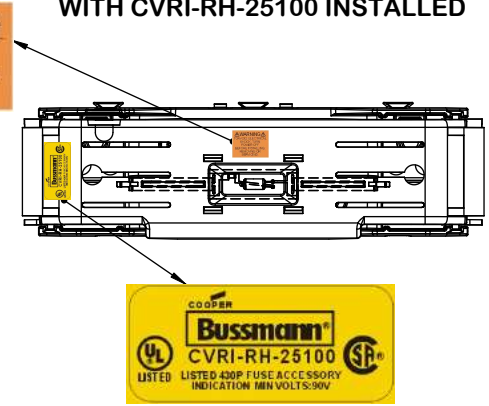

Catalog Number	Covers		Voltage	Current	Number of Poles	Label
	Class R	w/o Indication				
RM60100-1CR	CVR-RH-60100	CVRI-RH-60100	600	100	1	RM60100-1CR
RM60100-2CR					2	RM60100-2CR
RM60100-3CR					3	RM60100-3CR
RM60200-1CR	CVR-RH-60200	CVRI-RH-60200		200	1	RM60200-1CR
RM60200-2CR					2	RM60200-2CR
RM60200-3CR					3	RM60200-3CR
RM60400-1CR	CVR-RH-60400	CVRI-RH-60400		400	1	RM60400-1CR
RM60400-2CR					2	RM60400-2CR
RM60400-3CR					3	RM60400-3CR
RM60600-1CR	CVR-RH-60600	CVRI-RH-60600		600	1	RM60600-1CR
RM60600-2CR					2	RM60600-2CR
RM60600-3CR					3	RM60600-3CR

LIFT UP, THEN  
ROTATE OVER

 St. Louis MO 63178		
TITLE:		
<b>Class R fuse holder-CUST</b>		
SCALE: 1:2	SIZE: A3	SHEET: 2 OF 14
www.Bussmann.com		

**RM25100-1CR**

ALLEN KEY #: 3/16" (5.5MM)

**RM25100-1CR WITH CVR-RH-25100 INSTALLED**

**RM25100-1CR WITH CVRI-RH-25100 INSTALLED**

**CVR-RH-25100**

**CVRI-RH-25100**

**COOPER Bussmann**  
St. Louis MO 63178

TITLE: **Class R fuse holder-CUST-250V**

SCALE: 1:1      SIZE: A3      SHEET: 3 OF 14