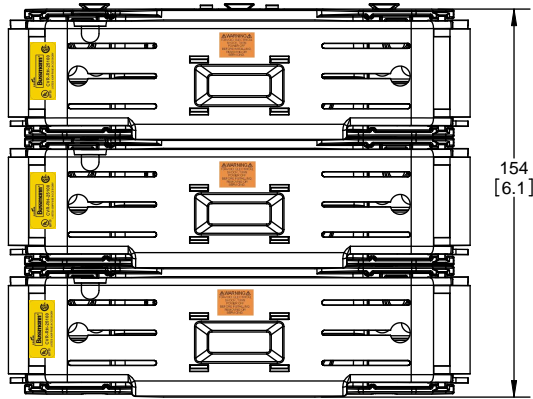

**Class R fuse holder-CUST-250V**

SCALE: 1:1      SIZE: A3      SHEET: 4 OF 14

DESIGN UNITS: METRIC (mm)  
UNLESS OTHERWISE SPECIFIED [INCHES]

THIRD ANGLE PROJECTION

**RM25100-3CR**

**RM25100-3CR  
WITH CVR-RH-25100 INSTALLED**