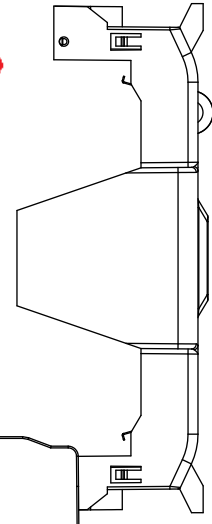

## Class R Fuseblocks Catalog Data

Catalog Number	Covers		Voltage	Current	Number of Poles	Label
	Class R	w/o Indication				
RM25100-1CR	CVR-RH-25100	CVRI-RH-25100	250	100	1	RM25100-1CR
RM25100-2CR					2	RM25100-2CR
RM25100-3CR					3	RM25100-3CR
RM25200-1CR	CVR-RH-25200	CVRI-RH-25200		200	1	RM25200-1CR
RM25200-2CR					2	RM25200-2CR
RM25200-3CR					3	RM25200-3CR
RM25400-1CR	CVR-RH-25400	CVRI-RH-25400		400	1	RM25400-1CR
RM25400-2CR					2	RM25400-2CR
RM25400-3CR					3	RM25400-3CR
RM25600-1CR	CVR-RH-25600	CVRI-RH-25600		600	1	RM25600-1CR
RM25600-2CR					2	RM25600-2CR
RM25600-3CR					3	RM25600-3CR

Catalog Number	Covers		Voltage	Current	Number of Poles	Label
	Class R	w/o Indication				
RM60100-1CR	CVR-RH-60100	CVRI-RH-60100	600	100	1	RM60100-1CR
RM60100-2CR					2	RM60100-2CR
RM60100-3CR					3	RM60100-3CR
RM60200-1CR	CVR-RH-60200	CVRI-RH-60200		200	1	RM60200-1CR
RM60200-2CR					2	RM60200-2CR
RM60200-3CR					3	RM60200-3CR
RM60400-1CR	CVR-RH-60400	CVRI-RH-60400		400	1	RM60400-1CR
RM60400-2CR					2	RM60400-2CR
RM60400-3CR					3	RM60400-3CR
RM60600-1CR	CVR-RH-60600	CVRI-RH-60600		600	1	RM60600-1CR
RM60600-2CR					2	RM60600-2CR
RM60600-3CR					3	RM60600-3CR

**COOPER Bussmann**  
St. Louis MO 63178

TITLE:

**Class R fuse holder-CUST**

SCALE: 1:1

SIZE: A3

SHEET: 1 OF 14

PUSH DOWN

LIFT UP

LIFT UP, THEN  
ROTATE OVER

 St. Louis MO 63178		
TITLE:		
<b>Class R fuse holder-CUST</b>		
SCALE: 1:2	SIZE: A3	SHEET: 2 OF 14
www.Bussmann.com		

**RM25100-1CR**

ALLEN KEY #: 3/16" (5.5MM)

**RM25100-1CR WITH CVR-RH-25100 INSTALLED**