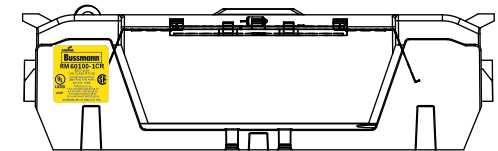

RM60100-1CR WITH CVRI-RH-60100 INSTALLED