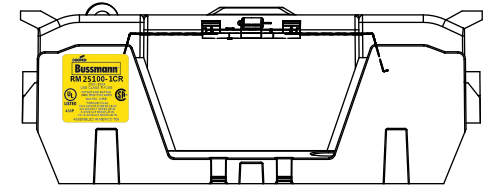

SCALE: 1:2 SIZE: A3 SHEET: 2 OF 14

www.Bussmann.com

A
B
C
D
E
F

A
B
C
D
E
F

RM25100-1CR

ALLEN KEY #: 3/16" (5.5MM)

RM25100-1CR WITH CVR-RH-25100 INSTALLED

RM25100-1CR WITH CVRI-RH-25100 INSTALLED