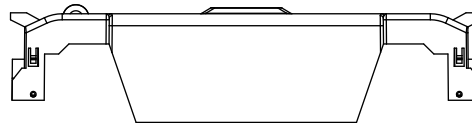

RM60100-1CR

RM60100-1CR WITH CVR-RH-60100 INSTALLED

RM60100-1CR WITH CVRI-RH-60100 INSTALLED

CVR-RH-60100

CVRI-RH-60100

COOPER Bussmann
 St. Louis MO 63178

TITLE: **Class R fuse holder-CUST-600V**

SCALE: 1:1 SIZE: A3 SHEET: 1 OF 12