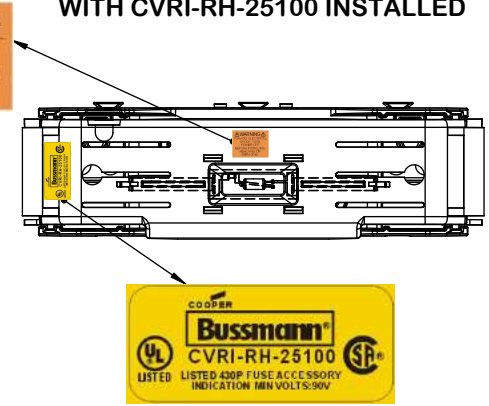

Catalog Number	Covers		Voltage	Current	Number of Poles	Label
	Class R	w/o Indication				
RM60100-1CR	CVR-RH-60100	CVRI-RH-60100	600	100	1	RM60100-1CR
RM60100-2CR					2	RM60100-2CR
RM60100-3CR					3	RM60100-3CR
RM60200-1CR	CVR-RH-60200	CVRI-RH-60200		200	1	RM60200-1CR
RM60200-2CR					2	RM60200-2CR
RM60200-3CR					3	RM60200-3CR
RM60400-1CR	CVR-RH-60400	CVRI-RH-60400		400	1	RM60400-1CR
RM60400-2CR					2	RM60400-2CR
RM60400-3CR					3	RM60400-3CR
RM60600-1CR	CVR-RH-60600	CVRI-RH-60600		600	1	RM60600-1CR
RM60600-2CR					2	RM60600-2CR
RM60600-3CR					3	RM60600-3CR

SCALE: 1:2 SIZE: A3 SHEET: 2 OF 14

www.Bussmann.com

A
B
C
D
E
F

A
B
C
D
E
F

RM25100-1CR

ALLEN KEY #: 3/16" (5.5MM)

RM25100-1CR WITH CVR-RH-25100 INSTALLED

RM25100-1CR WITH CVRI-RH-25100 INSTALLED

CVR-RH-25100

CVRI-RH-25100

COOPER Bussmann
St. Louis MO 63178

TITLE: **Class R fuse holder-CUST-250V**

SCALE: 1:1 SIZE: A3 SHEET: 3 OF 14

DESIGN UNITS: METRIC (mm)
UNLESS OTHERWISE SPECIFIED
[INCHES]

THIRD ANGLE PROJECTION

RM25100-2CR

**RM25100-2CR
WITH CVR-RH-25100 INSTALLED**

**RM25100-2CR
WITH CVRI-RH-25100 INSTALLED**

COOPER Bussmann
St. Louis MO 63178

TITLE:
Class R fuse holder-CUST-250V

SCALE: 1:1 SIZE: A3 SHEET: 4 OF 14