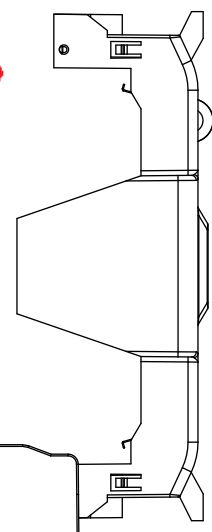

Class R Fuseblocks Catalog Data

Catalog Number	Covers		Voltage	Current	Number of Poles	Label
	Class R	w/o Indication				
RM25100-1CR	CVR-RH-25100	CVRI-RH-25100	250	100	1	RM25100-1CR
RM25100-2CR					2	RM25100-2CR
RM25100-3CR					3	RM25100-3CR
RM25200-1CR	CVR-RH-25200	CVRI-RH-25200		200	1	RM25200-1CR
RM25200-2CR					2	RM25200-2CR
RM25200-3CR					3	RM25200-3CR
RM25400-1CR	CVR-RH-25400	CVRI-RH-25400		400	1	RM25400-1CR
RM25400-2CR					2	RM25400-2CR
RM25400-3CR					3	RM25400-3CR
RM25600-1CR	CVR-RH-25600	CVRI-RH-25600		600	1	RM25600-1CR
RM25600-2CR					2	RM25600-2CR
RM25600-3CR					3	RM25600-3CR

Catalog Number	Covers		Voltage	Current	Number of Poles	Label
	Class R	w/o Indication				
RM60100-1CR	CVR-RH-60100	CVRI-RH-60100	600	100	1	RM60100-1CR
RM60100-2CR					2	RM60100-2CR
RM60100-3CR					3	RM60100-3CR
RM60200-1CR	CVR-RH-60200	CVRI-RH-60200		200	1	RM60200-1CR
RM60200-2CR					2	RM60200-2CR
RM60200-3CR					3	RM60200-3CR
RM60400-1CR	CVR-RH-60400	CVRI-RH-60400		400	1	RM60400-1CR
RM60400-2CR					2	RM60400-2CR
RM60400-3CR					3	RM60400-3CR
RM60600-1CR	CVR-RH-60600	CVRI-RH-60600		600	1	RM60600-1CR
RM60600-2CR					2	RM60600-2CR
RM60600-3CR					3	RM60600-3CR

COOPER Bussmann
St. Louis MO 63178

TITLE:
Class R fuse holder-CUST

SCALE: 1:1 SIZE: A3 SHEET: 1 OF 14

PUSH DOWN

LIFT UP

LIFT UP, THEN ROTATE OVER

COOPER Bussmann
St. Louis MO 63178

TITLE:
Class R fuse holder-CUST

SCALE: 1:2 SIZE: A3 SHEET: 2 OF 14

www.Bussmann.com

A
B
C
D
E
F

A
B
C
D
E
F

RM25100-1CR

ALLEN KEY #: 3/16" (5.5MM)

RM25100-1CR WITH CVR-RH-25100 INSTALLED

RM25100-1CR WITH CVRI-RH-25100 INSTALLED