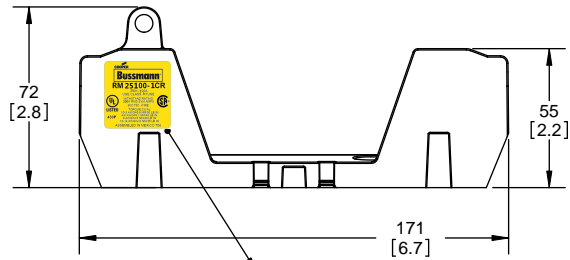

SCALE: 1:2 SIZE: A3 SHEET: 2 OF 14

www.Bussmann.com

A
B
C
D
E
F

A
B
C
D
E
F

RM25100-1CR

ALLEN KEY #: 3/16" (5.5MM)

RM25100-1CR WITH CVR-RH-25100 INSTALLED

RM25100-1CR WITH CVRI-RH-25100 INSTALLED