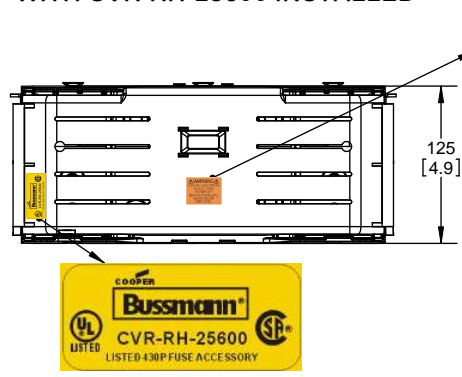

TITLE:
Class R fuse holder-CUST-250V

SCALE: 1:1 SIZE: A3 SHEET: 11 OF 14

DESIGN UNITS: METRIC (mm) UNLESS OTHERWISE SPECIFIED
 THIRD ANGLE PROJECTION

RM25600-1CR

RM25600-1CR WITH CVR-RH-25600 INSTALLED

RM25600-1CR WITH CVRI-RH-25600 INSTALLED