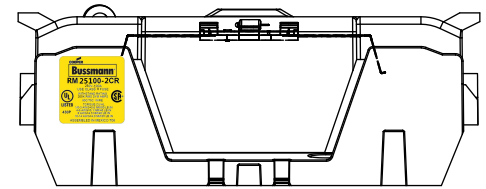

**RM25100-2CR
WITH CVRI-RH-25100 INSTALLED**

COOPER Bussmann
St. Louis MO 63178

TITLE:
Class R fuse holder-CUST-250V

SCALE: 1:1   SIZE: A3   SHEET: 4 OF 14