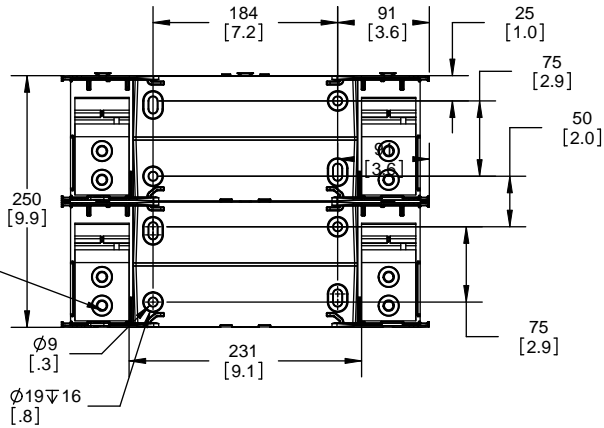

RM60600-2CR