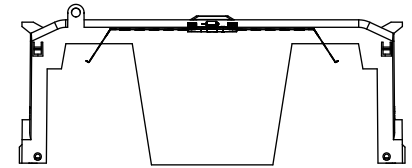

CVR-RH-25600

CVRI-RH-25600