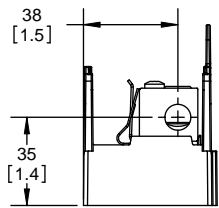

CVRI-RH-25100

COOPER Bussmann
St. Louis MO 63178

TITLE: **Class R fuse holder-CUST-250V**

SCALE: 1:1   SIZE: A3   SHEET: 3 OF 14