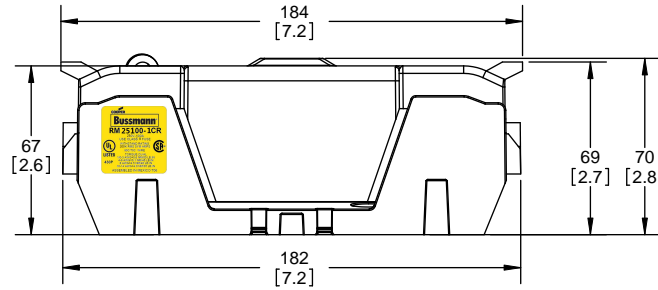

SCALE: 1:2 SIZE: A3 SHEET: 2 OF 14

www.Bussmann.com

A
B
C
D
E
F

A
B
C
D
E
F

RM25100-1CR

ALLEN KEY #: 3/16" (5.5MM)

RM25100-1CR WITH CVR-RH-25100 INSTALLED

RM25100-1CR WITH CVRI-RH-25100 INSTALLED