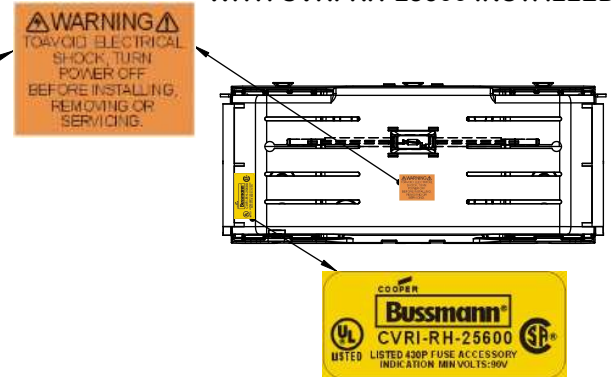

WARNING
 TO AVOID ELECTRICAL SHOCK, TURN POWER OFF BEFORE INSTALLING, REMOVING OR SERVICING.

CVR-RH-25600

CVRI-RH-25600

COOPER Bussmann
RM 25600-1CR
 250V-600A
 USE CLASS R FUSE
 WITHSTAND RATING 200K RMS SYM AMPS