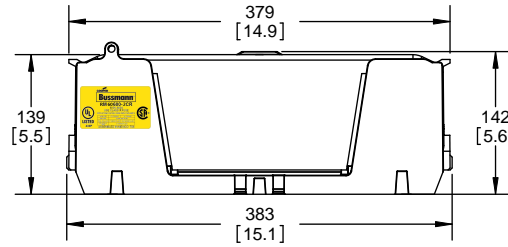

RM60600-2CR WITH CVRI-RH-60600 INSTALLED

COOPER Bussmann
St. Louis MO 63178

TITLE: **Class R fuse holder-CUST-600V**

SCALE: 1:5 SIZE: A3 SHEET: 11 OF 12