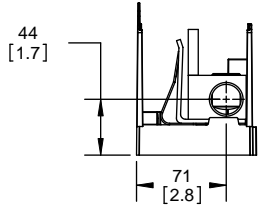

CVRI-RH-60400

CUT OPEN ALONG THIS DOTTED LINE FOR WIRES ABOVE 250 KCMIL

COOPER Bussmann
St. Louis MO 63178

TITLE: **Class R fuse holder-CUST-600V**

SCALE: 1:1 SIZE: A3 SHEET: 7 OF 12