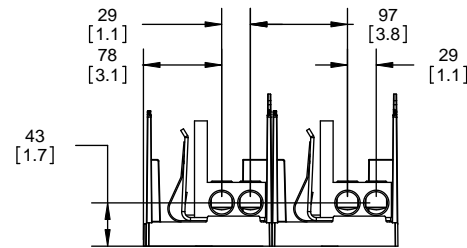

RM60600-2CR WITH CVRI-RH-60600 INSTALLED

COOPER Bussmann
St. Louis MO 63178

TITLE: **Class R fuse holder-CUST-600V**

SCALE: 1:5 SIZE: A3 SHEET: 11 OF 12