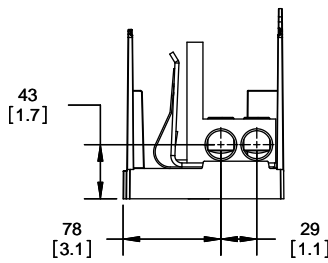

Class R Fuseblocks Catalog Data

Catalog Number	Covers		Voltage	Current	Number of Poles	Label
	Class R	w/o Indication				
RM25100-1CR	CVR-RH-25100	CVRI-RH-25100	250	100	1	RM25100-1CR
RM25100-2CR					2	RM25100-2CR
RM25100-3CR					3	RM25100-3CR
RM25200-1CR	CVR-RH-25200	CVRI-RH-25200		200	1	RM25200-1CR
RM25200-2CR					2	RM25200-2CR
RM25200-3CR					3	RM25200-3CR
RM25400-1CR	CVR-RH-25400	CVRI-RH-25400		400	1	RM25400-1CR
RM25400-2CR					2	RM25400-2CR
RM25400-3CR					3	RM25400-3CR
RM25600-1CR	CVR-RH-25600	CVRI-RH-25600		600	1	RM25600-1CR
RM25600-2CR					2	RM25600-2CR
RM25600-3CR					3	RM25600-3CR

Catalog Number	Covers		Voltage	Current	Number of Poles	Label
	Class R	w/o Indication				
RM60100-1CR	CVR-RH-60100	CVRI-RH-60100	600	100	1	RM60100-1CR
RM60100-2CR					2	RM60100-2CR
RM60100-3CR					3	RM60100-3CR
RM60200-1CR	CVR-RH-60200	CVRI-RH-60200		200	1	RM60200-1CR
RM60200-2CR					2	RM60200-2CR
RM60200-3CR					3	RM60200-3CR
RM60400-1CR	CVR-RH-60400	CVRI-RH-60400		400	1	RM60400-1CR
RM60400-2CR					2	RM60400-2CR
RM60400-3CR					3	RM60400-3CR
RM60600-1CR	CVR-RH-60600	CVRI-RH-60600		600	1	RM60600-1CR
RM60600-2CR					2	RM60600-2CR
RM60600-3CR					3	RM60600-3CR

SCALE: 1:2 SIZE: A3 SHEET: 2 OF 14

www.Bussmann.com

A
B
C
D
E
F

A
B
C
D
E
F

RM25100-1CR

ALLEN KEY #: 3/16" (5.5MM)

RM25100-1CR WITH CVR-RH-25100 INSTALLED

RM25100-1CR WITH CVRI-RH-25100 INSTALLED

WIRE SIZE	CUT TORQUE	AL TORQUE
600 KCMIL	87 NM / 620 IN-LBS	
DUAL 304 AWG	37 NM/600 IN-LBS	33.9 NM/300 IN-LBS
100 KCMIL	51 NM/450 IN-LBS	

UL LISTED 430P SA
 ASSEMBLED IN MEXICO T06

CUT OPEN ALONG THIS DOTTED LINE FOR WIRES ABOVE 250 KCMIL