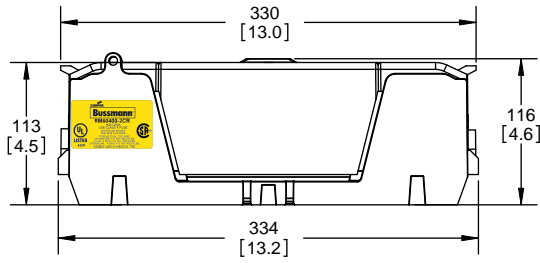

**RM60400-2CR
WITH CVRI-RH-60400 INSTALLED**

COOPER Bussmann
St. Louis MO 63178

TITLE:
Class R fuse holder-CUST-600V

SCALE: 1:1 SIZE: A3 SHEET: 8 OF 12