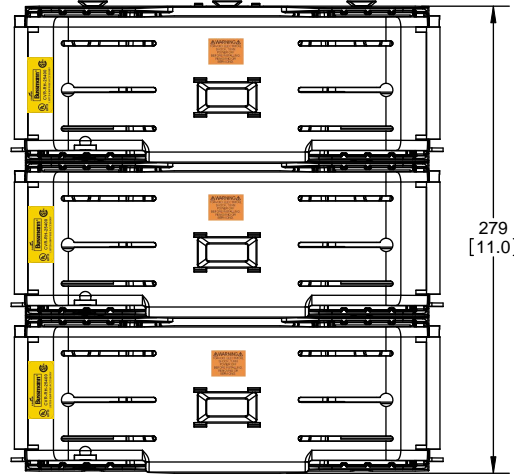

DESIGN UNITS: METRIC (mm)
UNLESS OTHERWISE SPECIFIED
[INCHES]

THIRD ANGLE PROJECTION

RM25400-3CR

**RM25400-3CR
WITH CVR-RH-25400 INSTALLED**

**RM25400-3CR
WITH CVRI-RH-25400 INSTALLED**

COOPER Bussmann
St. Louis MO 63178