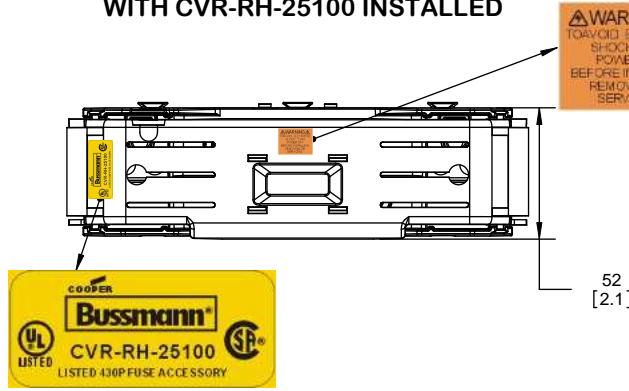

Catalog Number	Covers		Voltage	Current	Number of Poles	Label
	Class R	w/o Indication				
RM60100-1CR	CVR-RH-60100	CVRI-RH-60100	600	100	1	RM60100-1CR
RM60100-2CR					2	RM60100-2CR
RM60100-3CR					3	RM60100-3CR
RM60200-1CR	CVR-RH-60200	CVRI-RH-60200		200	1	RM60200-1CR
RM60200-2CR					2	RM60200-2CR
RM60200-3CR					3	RM60200-3CR
RM60400-1CR	CVR-RH-60400	CVRI-RH-60400		400	1	RM60400-1CR
RM60400-2CR					2	RM60400-2CR
RM60400-3CR					3	RM60400-3CR
RM60600-1CR	CVR-RH-60600	CVRI-RH-60600		600	1	RM60600-1CR
RM60600-2CR					2	RM60600-2CR
RM60600-3CR					3	RM60600-3CR

SCALE: 1:2 SIZE: A3 SHEET: 2 OF 14

www.Bussmann.com

A
B
C
D
E
F

A
B
C
D
E
F

RM25100-1CR

ALLEN KEY #: 3/16" (5.5MM)

RM25100-1CR WITH CVR-RH-25100 INSTALLED

RM25100-1CR WITH CVRI-RH-25100 INSTALLED