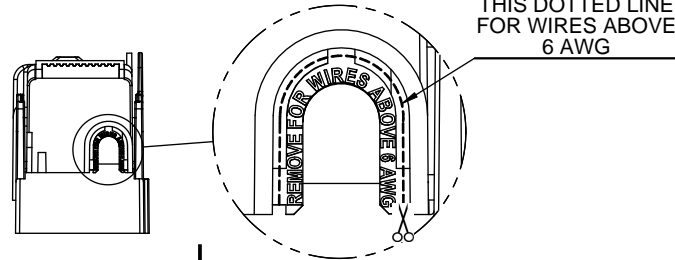

CVRI-RH-25100

COOPER Bussmann
St. Louis MO 63178

TITLE: **Class R fuse holder-CUST-250V**

SCALE: 1:1   SIZE: A3   SHEET: 3 OF 14