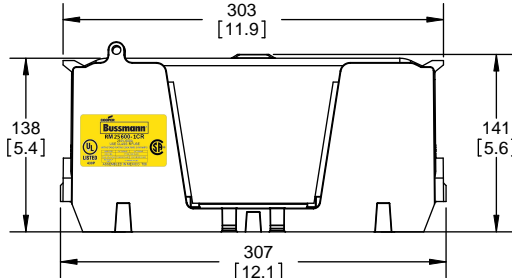

DESIGN UNITS: METRIC (mm) UNLESS OTHERWISE SPECIFIED
THIRD ANGLE PROJECTION

RM25600-1CR

RM25600-1CR WITH CVR-RH-25600 INSTALLED

RM25600-1CR WITH CVRI-RH-25600 INSTALLED

WARNING
TO AVOID ELECTRICAL SHOCK, TURN POWER OFF BEFORE INSTALLING, REMOVING OR SERVICING.

CVR-RH-25600

CVRI-RH-25600

COOPER Bussmann
RM 25600-1CR
250V-600A
USE CLASS R FUSE
WITHSTAND RATING 200K RMS SYM AMPS

WIRE SIZE	CUT TORQUE	AL TORQUE
600 KCMIL	87 NM / 620 IN-LBS	
DUAL 304 AWG	37 NM/600 IN-LBS	33.9 NM/300 IN-LBS
100 KCMIL	51 NM/450 IN-LBS	

UL LISTED 430P SA
ASSEMBLED IN MEXICO T06

CUT OPEN ALONG THIS DOTTED LINE FOR WIRES ABOVE 250 KCMIL

COOPER Bussmann
St. Louis MO 63178

TITLE: **Class R fuse holder-CUST-250V**

SCALE: 1:1 SIZE: A3 SHEET: 12 OF 14