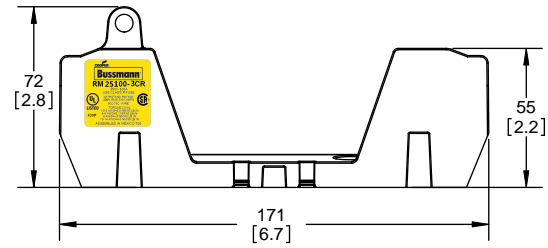

DESIGN UNITS: METRIC (mm)
UNLESS OTHERWISE SPECIFIED
[INCHES]

THIRD ANGLE PROJECTION

RM25100-3CR

**RM25100-3CR
WITH CVR-RH-25100 INSTALLED**

**RM25100-3CR
WITH CVRI-RH-25100 INSTALLED**

COOPER Bussmann
St. Louis MO 63178