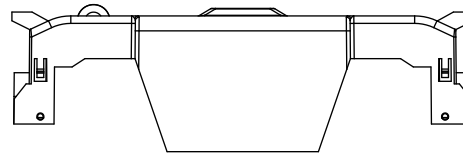

CVR-RH-25100