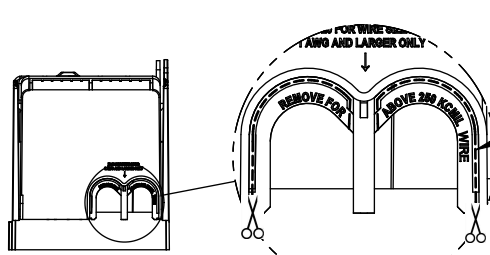

WIRE SIZE	CUT TORQUE	AL TORQUE
600 KCMIL	87 NM / 620 IN-LBS	
DUAL 304 AWG	37 NM/600 IN-LBS	33.9 NM/300 IN-LBS
100 KCMIL	51 NM/450 IN-LBS	

UL LISTED 430P SA
 ASSEMBLED IN MEXICO T06

CUT OPEN ALONG THIS DOTTED LINE FOR WIRES ABOVE 250 KCMIL