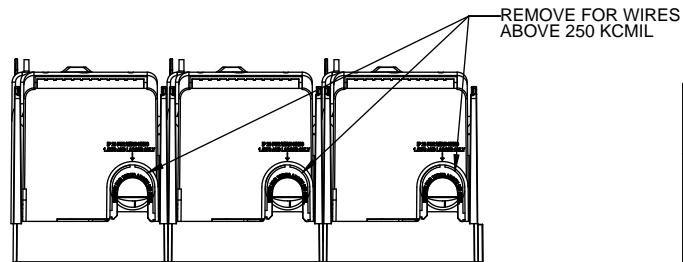

DESIGN UNITS: METRIC (mm)
UNLESS OTHERWISE SPECIFIED
[INCHES]

THIRD ANGLE PROJECTION

RM25400-3CR

**RM25400-3CR
WITH CVR-RH-25400 INSTALLED**

**RM25400-3CR
WITH CVRI-RH-25400 INSTALLED**

COOPER Bussmann
St. Louis MO 63178