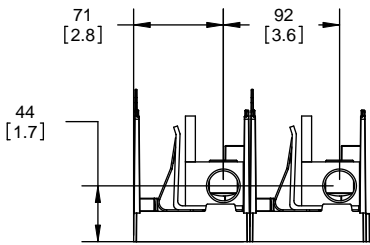

**RM60400-2CR
WITH CVRI-RH-60400 INSTALLED**

COOPER Bussmann
St. Louis MO 63178

TITLE:
Class R fuse holder-CUST-600V

SCALE: 1:1 SIZE: A3 SHEET: 8 OF 12