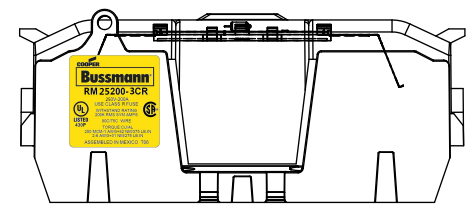

DESIGN UNITS: METRIC (mm)
UNLESS OTHERWISE SPECIFIED [INCHES]

THIRD ANGLE PROJECTION

RM25200-3CR

**RM25200-3CR
WITH CVR-RH-25200 INSTALLED**

**RM25200-3CR
WITH CVRI-RH-25200 INSTALLED**

ALLEN KEY #:
3/8" (10.0MM)

COOPER Bussmann
St. Louis MO 63178

TITLE:
Class R fuse holder-CUST-250V

SCALE: 1:1   SIZE: A3   SHEET: 8 OF 14