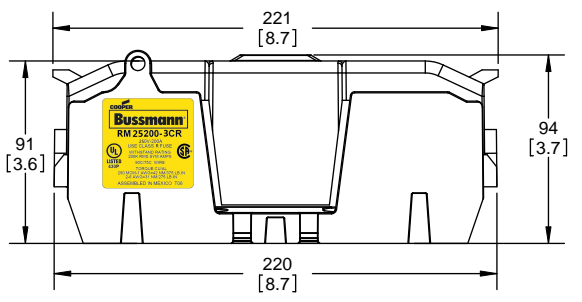

DESIGN UNITS: METRIC (mm)
UNLESS OTHERWISE SPECIFIED [INCHES]

THIRD ANGLE PROJECTION

RM25200-3CR

**RM25200-3CR
WITH CVR-RH-25200 INSTALLED**

**RM25200-3CR
WITH CVRI-RH-25200 INSTALLED**

ALLEN KEY #:
3/8" (10.0MM)

COOPER Bussmann
St. Louis MO 63178

TITLE:
Class R fuse holder-CUST-250V

SCALE: 1:1   SIZE: A3   SHEET: 8 OF 14