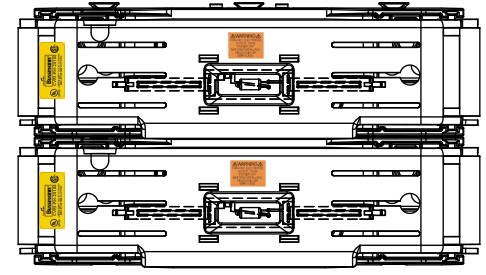

THIRD ANGLE PROJECTION

RM25100-2CR

**RM25100-2CR
WITH CVR-RH-25100 INSTALLED**

**RM25100-2CR
WITH CVRI-RH-25100 INSTALLED**

COOPER Bussmann
St. Louis MO 63178

TITLE:
Class R fuse holder-CUST-250V

SCALE: 1:1 SIZE: A3 SHEET: 4 OF 14