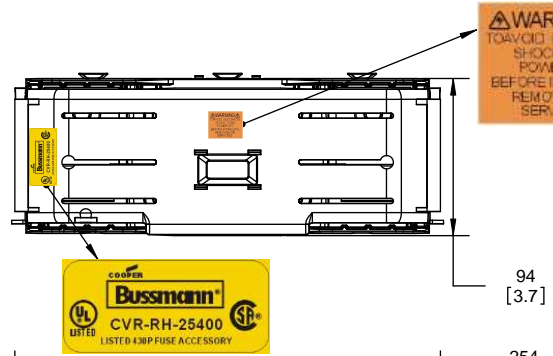

SCALE: 1:1 SIZE: A3 SHEET: 8 OF 14

DESIGN UNITS: METRIC (mm)
UNLESS OTHERWISE SPECIFIED
[INCHES]

THIRD ANGLE PROJECTION

RM25400-1CR

**RM25400-1CR
WITH CVR-RH-25400 INSTALLED**

**RM25400-1CR
WITH CVRI-RH-25400 INSTALLED**