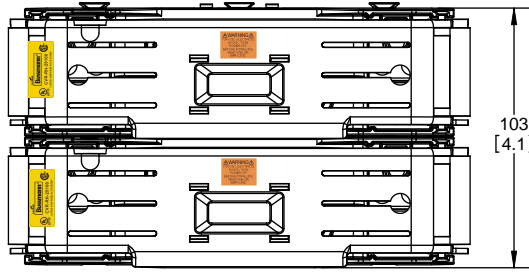

**RM25100-2CR
WITH CVR-RH-25100 INSTALLED**