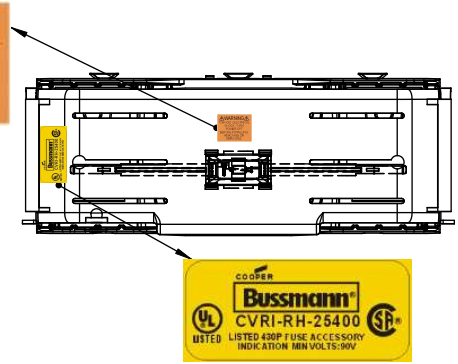

SCALE: 1:1 SIZE: A3 SHEET: 8 OF 14

DESIGN UNITS: METRIC (mm)
UNLESS OTHERWISE SPECIFIED
[INCHES]

THIRD ANGLE PROJECTION

RM25400-1CR

**RM25400-1CR
WITH CVR-RH-25400 INSTALLED**

**RM25400-1CR
WITH CVRI-RH-25400 INSTALLED**