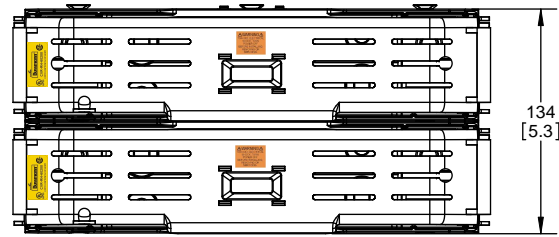

RM60200-2CR

**RM60200-2CR
WITH CVR-RH-60200 INSTALLED**

**RM60200-2CR
WITH CVRI-RH-60200 INSTALLED**

COOPER Bussmann
St. Louis MO 63178

TITLE: **Class R fuse holder-CUST-600V**

SCALE: 1:1   SIZE: A3   SHEET: 5 OF 12