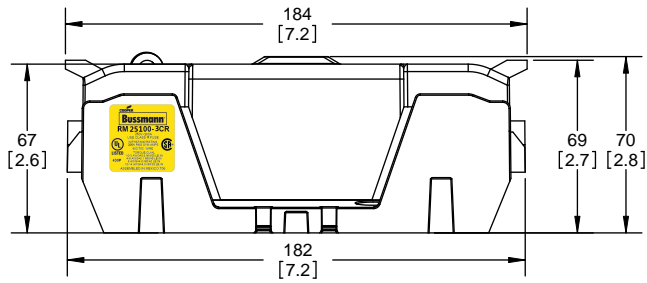

**RM25100-3CR
WITH CVRI-RH-25100 INSTALLED**

COOPER Bussmann
St. Louis MO 63178

Class R fuse holder-CUST-250V

SCALE: 1:1   SIZE: A3   SHEET: 5 OF 14