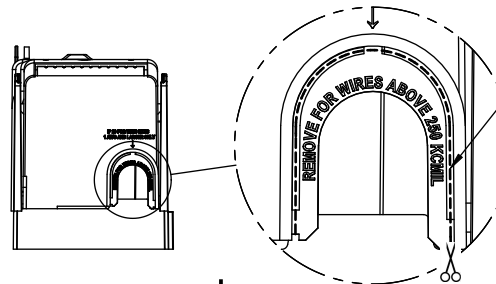

CVRI-RH-25400

COOPER Bussmann
St. Louis MO 63178

Class R fuse holder-CUST-250V

SCALE: 1:1 SIZE: A3 SHEET: 9 OF 14