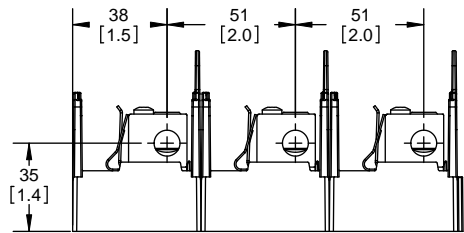

DESIGN UNITS: METRIC (mm)
UNLESS OTHERWISE SPECIFIED
[INCHES]

THIRD ANGLE PROJECTION

RM25100-3CR

**RM25100-3CR
WITH CVR-RH-25100 INSTALLED**

**RM25100-3CR
WITH CVRI-RH-25100 INSTALLED**

COOPER Bussmann
St. Louis MO 63178