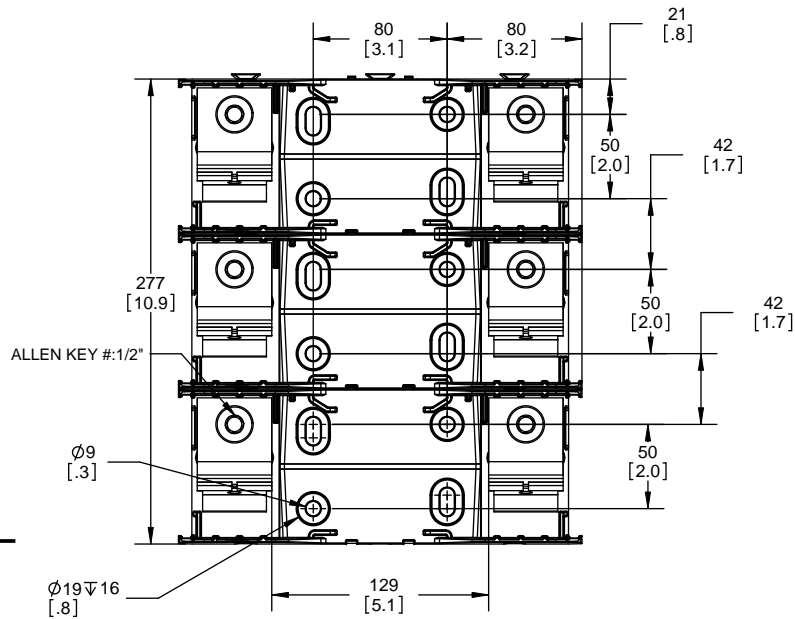

DESIGN UNITS: METRIC (mm)
UNLESS OTHERWISE SPECIFIED
[INCHES]

THIRD ANGLE PROJECTION

RM25400-3CR

RM25400-3CR
WITH CVR-RH-25400 INSTALLED