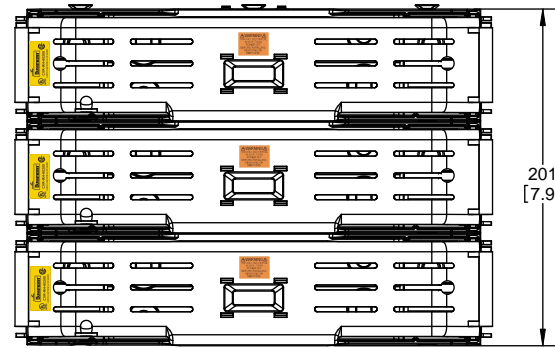

COOPER Bussmann
St. Louis MO 63178

TITLE: **Class R fuse holder-CUST-600V**

SCALE: 1:1 SIZE: A3 SHEET: 5 OF 12

RM60200-3CR

**RM60200-3CR
WITH CVR-RH-60200 INSTALLED**

**RM60200-3CR
WITH CVRI-RH-60200 INSTALLED**