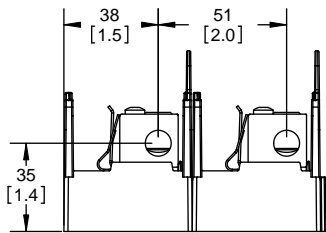

**RM25100-2CR
WITH CVRI-RH-25100 INSTALLED**

COOPER Bussmann
St. Louis MO 63178

TITLE:
Class R fuse holder-CUST-250V

SCALE: 1:1   SIZE: A3   SHEET: 4 OF 14