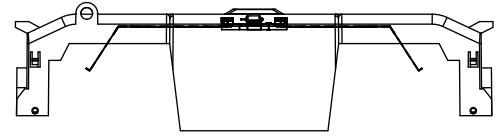

CVR-RH-60200

CVRI-RH-60200

COOPER Bussmann
St. Louis MO 63178

TITLE: **Class R fuse holder-CUST-600V**

SCALE: 1:1 SIZE: A3 SHEET: 4 OF 12