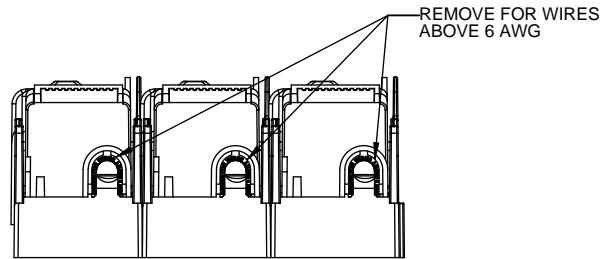

DESIGN UNITS: METRIC (mm)
UNLESS OTHERWISE SPECIFIED
[INCHES]

THIRD ANGLE PROJECTION

RM25100-3CR

**RM25100-3CR
WITH CVR-RH-25100 INSTALLED**

**RM25100-3CR
WITH CVRI-RH-25100 INSTALLED**

COOPER Bussmann
St. Louis MO 63178