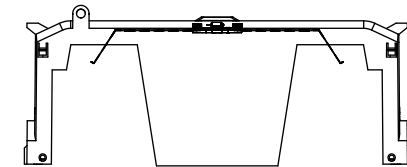

CVRI-RH-25600