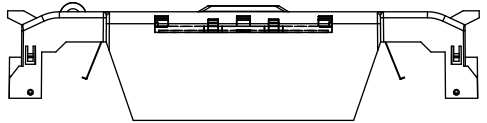

CVR-RH-60100

CVRI-RH-60100

COOPER Bussmann
St. Louis MO 63178

TITLE: **Class R fuse holder-CUST-600V**

SCALE: 1:1 SIZE: A3 SHEET: 1 OF 12