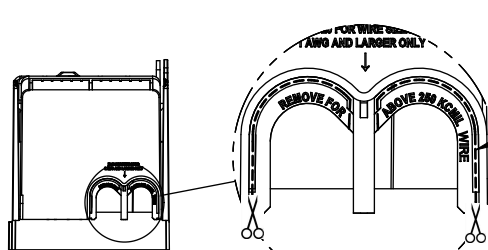

COOPER Bussmann
RM 25600-1CR
250V-600A
USE CLASS R FUSE
WITHSTAND RATING 200K RMS SYM AMPS

WIRE SIZE	CUT TORQUE	AL TORQUE
600 KCMIL	87 NM / 620 IN-LBS	
DUAL 304 AWG	37 NM/300 IN-LBS	33.9 NM/300 IN-LBS
100 KCMIL	51 NM/45 IN-LBS	

UL LISTED 430P ASSEMBLED IN MEXICO T06