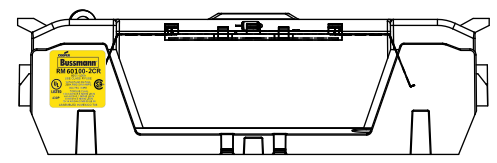

DESIGN UNITS: METRIC (mm)
UNLESS OTHERWISE SPECIFIED
[INCHES]

THIRD ANGLE PROJECTION

REVISIONS					
REV	ZONE	DESCRIPTION	DATE	ECN	BY

RM60100-2CR

**RM60100-2CR
WITH CVR-RH-60100 INSTALLED**

**RM60100-2CR
WITH CVRI-RH-60100 INSTALLED**

ALLEN KEY
#3/16" (5.5MM)

COOPER Bussmann
St. Louis MO 63178

TITLE:
Class R fuse holder-CUST-600V

SCALE: 1:1   SIZE: A3   SHEET: 2 OF 12