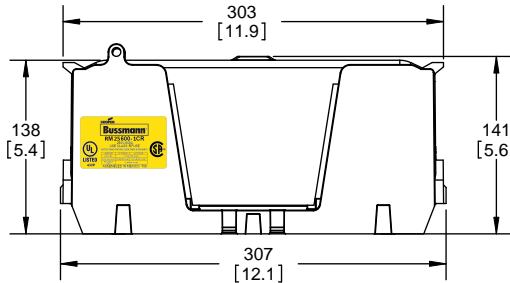

RM25600-1CR WITH CVRI-RH-25600 INSTALLED