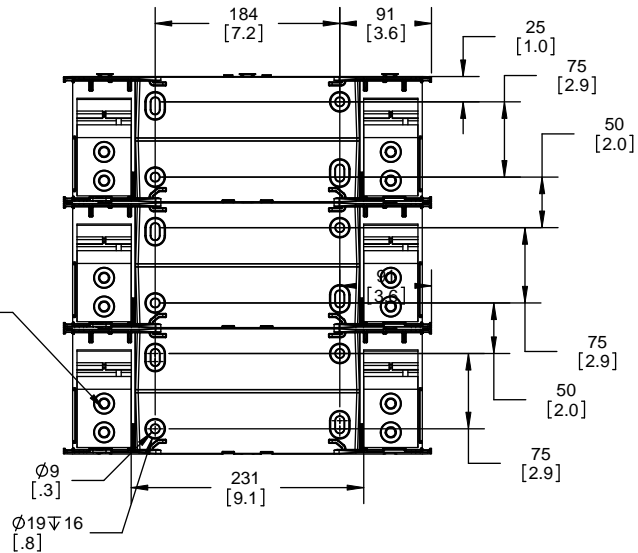

REVISIONS				DATE	ECN	BY
REV	ZONE	DESCRIPTION				

RM60600-3CR