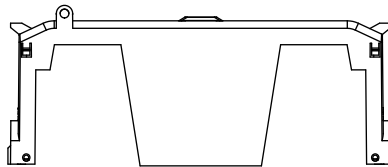

CVR-RH-25600