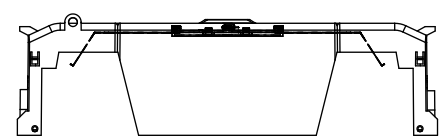

CVRI-RH-60400

CUT OPEN ALONG THIS DOTTED LINE FOR WIRES ABOVE 250 KCMIL

COOPER Bussmann
St. Louis MO 63178

TITLE: **Class R fuse holder-CUST-600V**

SCALE: 1:1 SIZE: A3 SHEET: 7 OF 12