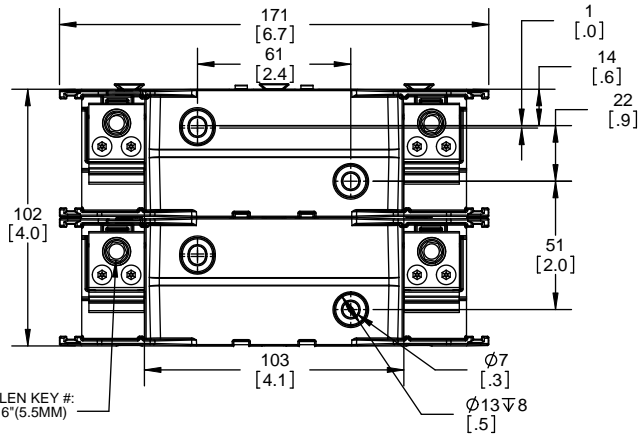

DESIGN UNITS: METRIC (mm)
UNLESS OTHERWISE SPECIFIED
[INCHES]

THIRD ANGLE PROJECTION

RM25100-2CR