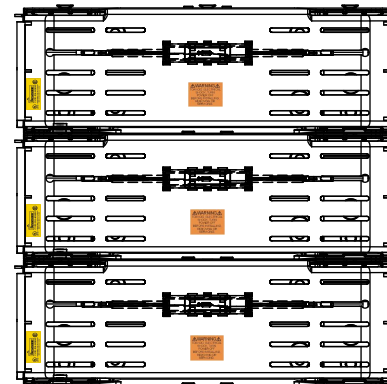

**RM60600-3CR
WITH CVRI-RH-60600 INSTALLED**

COOPER Bussmann
St. Louis MO 63178

TITLE:
Class R fuse holder-CUST-600V

SCALE: 1:5   SIZE: A3   SHEET: 12 OF 12