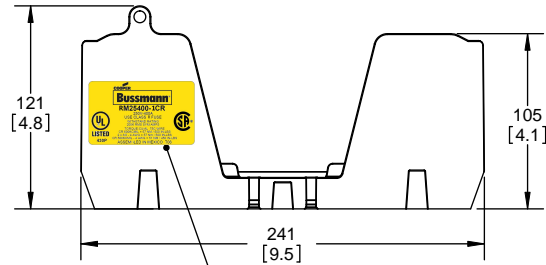

SCALE: 1:1 SIZE: A3 SHEET: 8 OF 14

DESIGN UNITS: METRIC (mm)
UNLESS OTHERWISE SPECIFIED
[INCHES]

THIRD ANGLE PROJECTION

RM25400-1CR

**RM25400-1CR
WITH CVR-RH-25400 INSTALLED**

**RM25400-1CR
WITH CVRI-RH-25400 INSTALLED**