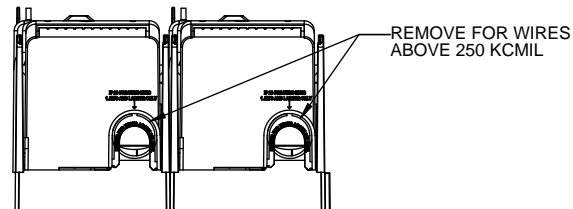

**RM25400-2CR
WITH CVRI-RH-25400 INSTALLED**

COOPER Bussmann
St. Louis MO 63178

TITLE:
Class R fuse holder-CUST-250V

SCALE: 1:1   SIZE: A3   SHEET: 10 OF 14