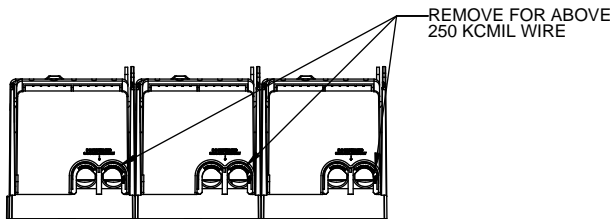

**RM60600-3CR
WITH CVRI-RH-60600 INSTALLED**

COOPER Bussmann
St. Louis MO 63178

TITLE:
Class R fuse holder-CUST-600V

SCALE: 1:5   SIZE: A3   SHEET: 12 OF 12