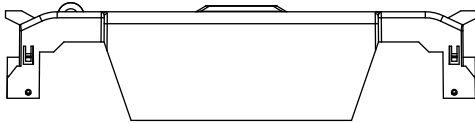

CVR-RH-60100

CVRI-RH-60100

COOPER Bussmann
St. Louis MO 63178

TITLE: **Class R fuse holder-CUST-600V**

SCALE: 1:1 SIZE: A3 SHEET: 1 OF 12