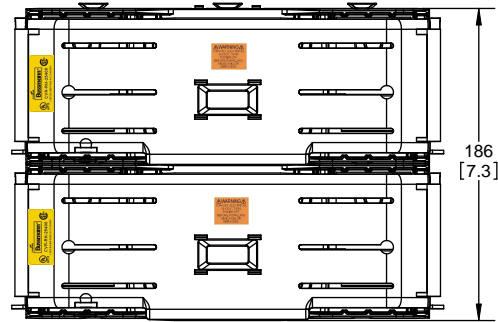

**RM25400-2CR
WITH CVR-RH-25400 INSTALLED**