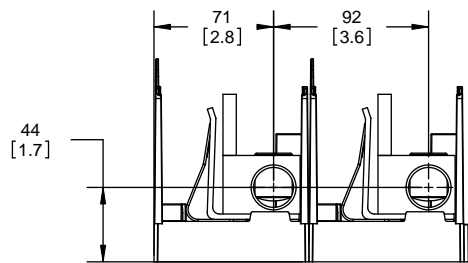

**RM25400-2CR
WITH CVRI-RH-25400 INSTALLED**

COOPER Bussmann
St. Louis MO 63178

TITLE:
Class R fuse holder-CUST-250V

SCALE: 1:1   SIZE: A3   SHEET: 10 OF 14