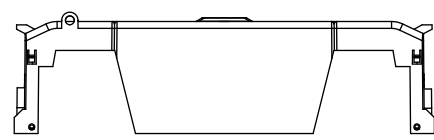

CVR-RH-60400