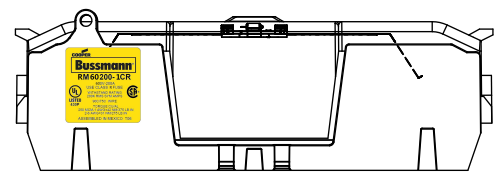

SCALE: 1:1 SIZE: A3 SHEET: 3 OF 12

REVISIONS			DATE	ECN	BY
REV	ZONE	DESCRIPTION			

RM60200-1CR

RM60200-1CR WITH CVR-RH-60200 INSTALLED

RM60200-1CR WITH CVRI-RH-60200 INSTALLED

WARNING
TO AVOID ELECTRICAL SHOCK, TURN POWER OFF BEFORE INSTALLING, REMOVING OR SERVICING.