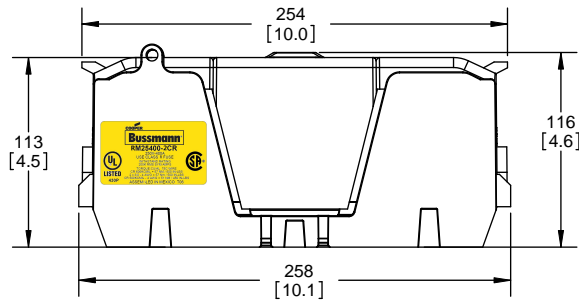

**RM25400-2CR
WITH CVRI-RH-25400 INSTALLED**

COOPER Bussmann
St. Louis MO 63178

TITLE:
Class R fuse holder-CUST-250V

SCALE: 1:1   SIZE: A3   SHEET: 10 OF 14