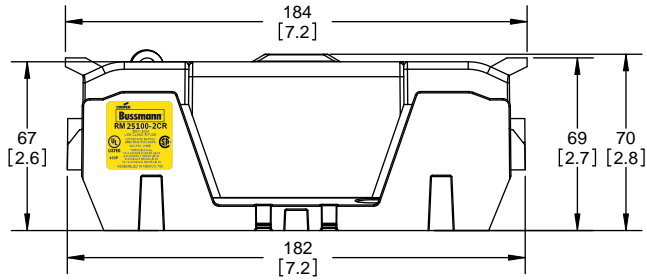

**RM25100-2CR
WITH CVRI-RH-25100 INSTALLED**

COOPER Bussmann
St. Louis MO 63178

TITLE:
Class R fuse holder-CUST-250V

SCALE: 1:1   SIZE: A3   SHEET: 4 OF 14