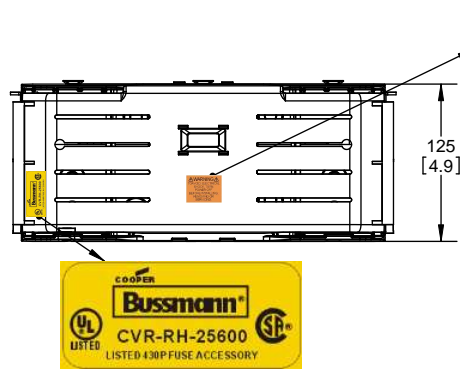

TITLE:
Class R fuse holder-CUST-250V

SCALE: 1:1 SIZE: A3 SHEET: 11 OF 14

DESIGN UNITS: METRIC (mm) UNLESS OTHERWISE SPECIFIED
 THIRD ANGLE PROJECTION

RM25600-1CR

RM25600-1CR WITH CVR-RH-25600 INSTALLED

RM25600-1CR WITH CVRI-RH-25600 INSTALLED