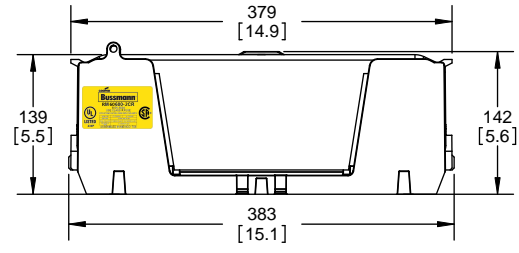

TITLE:
Class R fuse holder-CUST-600V

SCALE: 1:1 SIZE: A3 SHEET: 9 OF 12

REVISIONS			DATE	ECN	BY
REV	ZONE	DESCRIPTION			

RM60600-2CR

**RM60600-2CR
WITH CVR-RH-60600 INSTALLED**

**RM60600-2CR
WITH CVRI-RH-60600 INSTALLED**