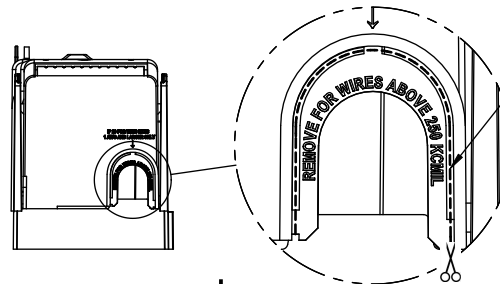

CVRI-RH-25400

COOPER Bussmann
St. Louis MO 63178

Class R fuse holder-CUST-250V

SCALE: 1:1 SIZE: A3 SHEET: 9 OF 14