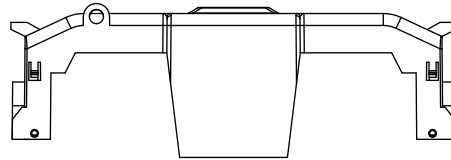

DESIGN UNITS: METRIC (mm)
UNLESS OTHERWISE SPECIFIED [INCHES]

THIRD ANGLE PROJECTION

RM25200-1CR

**RM25200-1CR
WITH CVR-RH-25200 INSTALLED**

**RM25200-1CR
WITH CVRI-RH-25200 INSTALLED**

CVR-RH-25200

CVRI-RH-25200