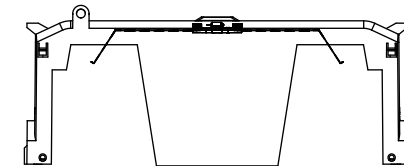

CVR-RH-25600

CVRI-RH-25600

CUT OPEN ALONG THIS DOTTED LINE FOR WIRES ABOVE 250 KCMIL

COOPER Bussmann
St. Louis MO 63178

Class R fuse holder-CUST-250V

SCALE: 1:1 SIZE: A3 SHEET: 12 OF 14