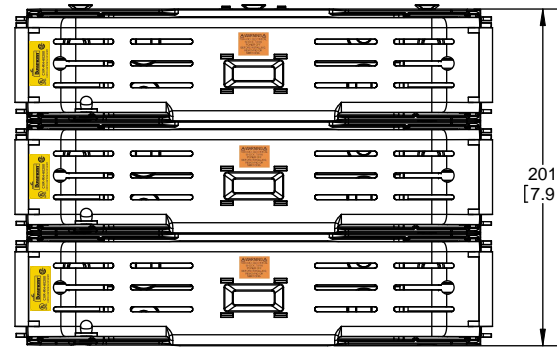

RM60200-3CR

**RM60200-3CR
WITH CVR-RH-60200 INSTALLED**

**RM60200-3CR
WITH CVRI-RH-60200 INSTALLED**

COOPER Bussmann
St. Louis MO 63178

TITLE: **Class R fuse holder-CUST-600V**

SCALE: 1:1   SIZE: A3   SHEET: 6 OF 12