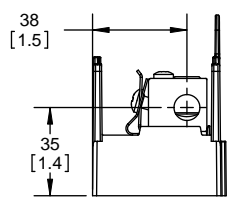

Catalog Number	Covers		Voltage	Current	Number of Poles	Label
	Class R	w/o Indication				
RM60100-1CR	CVR-RH-60100	CVRI-RH-60100	600	100	1	RM60100-1CR
RM60100-2CR					2	RM60100-2CR
RM60100-3CR					3	RM60100-3CR
RM60200-1CR	CVR-RH-60200	CVRI-RH-60200		200	1	RM60200-1CR
RM60200-2CR					2	RM60200-2CR
RM60200-3CR					3	RM60200-3CR
RM60400-1CR	CVR-RH-60400	CVRI-RH-60400		400	1	RM60400-1CR
RM60400-2CR					2	RM60400-2CR
RM60400-3CR					3	RM60400-3CR
RM60600-1CR	CVR-RH-60600	CVRI-RH-60600		600	1	RM60600-1CR
RM60600-2CR					2	RM60600-2CR
RM60600-3CR					3	RM60600-3CR

REVISONS			DATE	ECN	BY
REV	ZONE	DESCRIPTION			

RM60100-1CR

RM60100-1CR WITH CVR-RH-60100 INSTALLED

RM60100-1CR WITH CVRI-RH-60100 INSTALLED

CVR-RH-60100

CVRI-RH-60100

CUT OPEN ALONG THIS DOTTED LINE FOR WIRES ABOVE 6 AWG