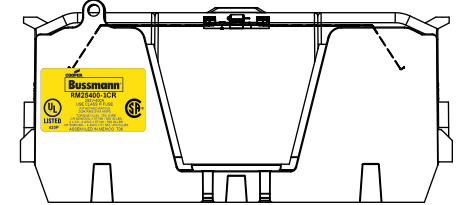

SCALE: 1:1 SIZE: A3 SHEET: 8 OF 14

DESIGN UNITS: METRIC (mm)
UNLESS OTHERWISE SPECIFIED
[INCHES]

THIRD ANGLE PROJECTION

RM25400-1CR

**RM25400-1CR
WITH CVR-RH-25400 INSTALLED**

**RM25400-1CR
WITH CVRI-RH-25400 INSTALLED**