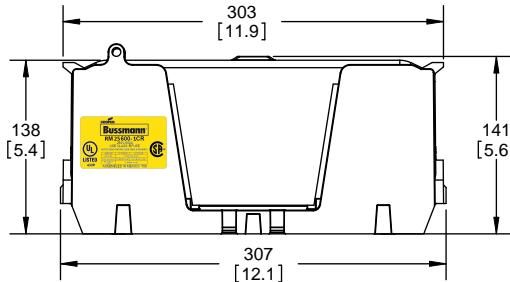

DESIGN UNITS: METRIC (mm) UNLESS OTHERWISE SPECIFIED
THIRD ANGLE PROJECTION

RM25600-1CR

RM25600-1CR WITH CVR-RH-25600 INSTALLED

RM25600-1CR WITH CVRI-RH-25600 INSTALLED

WARNING
TO AVOID ELECTRICAL SHOCK, TURN POWER OFF BEFORE INSTALLING, REMOVING OR SERVICING.

CVR-RH-25600

CVRI-RH-25600

CUT OPEN ALONG THIS DOTTED LINE FOR WIRES ABOVE 250 KCMIL

COOPER Bussmann
St. Louis MO 63178

Class R fuse holder-CUST-250V

SCALE: 1:1 SIZE: A3 SHEET: 12 OF 14