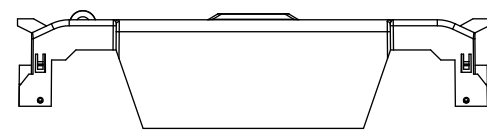

REVISONS			DATE	ECN	BY
REV	ZONE	DESCRIPTION			

RM60100-1CR

RM60100-1CR WITH CVR-RH-60100 INSTALLED

RM60100-1CR WITH CVRI-RH-60100 INSTALLED

CVR-RH-60100

CVRI-RH-60100

CUT OPEN ALONG THIS DOTTED LINE FOR WIRES ABOVE 6 AWG