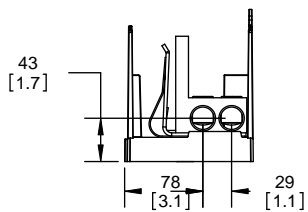

RM60600-1CR

ALLEN KEY #: 3/8" (10.0MM)

RM60600-1CR WITH CVR-RH-60600 INSTALLED

CVR-RH-60600

RM60600-1CR WITH CVRI-RH-60600 INSTALLED

CVRI-RH-60600

WARNING
TO AVOID ELECTRICAL SHOCK, TURN POWER OFF BEFORE INSTALLING, REMOVING OR SERVICING.

CUT OPEN ALONG THIS DOTTED LINE FOR WIRES ABOVE 250 KCMIL
UP TO FOR WIRE SIZES 1 AWG AND LARGER ONLY

COOPER Bussmann
St. Louis MO 63178

Class R fuse holder-CUST-600V

SCALE: 1:5 SIZE: A3 SHEET: 10 OF 12