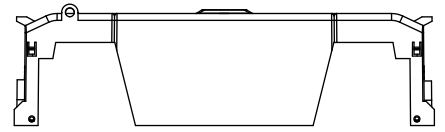

CVR-RH-60400