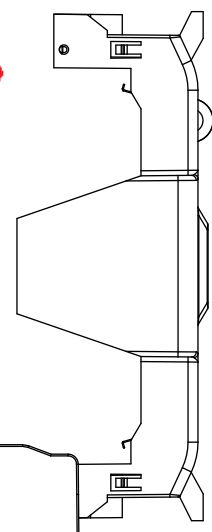

Class R Fuseblocks Catalog Data

Catalog Number	Covers		Voltage	Current	Number of Poles	Label
	Class R	w/o Indication				
RM25100-1CR	CVR-RH-25100	CVRI-RH-25100	250	100	1	RM25100-1CR
RM25100-2CR					2	RM25100-2CR
RM25100-3CR					3	RM25100-3CR
RM25200-1CR	CVR-RH-25200	CVRI-RH-25200		200	1	RM25200-1CR
RM25200-2CR					2	RM25200-2CR
RM25200-3CR					3	RM25200-3CR
RM25400-1CR	CVR-RH-25400	CVRI-RH-25400		400	1	RM25400-1CR
RM25400-2CR					2	RM25400-2CR
RM25400-3CR					3	RM25400-3CR
RM25600-1CR	CVR-RH-25600	CVRI-RH-25600		600	1	RM25600-1CR
RM25600-2CR					2	RM25600-2CR
RM25600-3CR					3	RM25600-3CR

Catalog Number	Covers		Voltage	Current	Number of Poles	Label
	Class R	w/o Indication				
RM60100-1CR	CVR-RH-60100	CVRI-RH-60100	600	100	1	RM60100-1CR
RM60100-2CR					2	RM60100-2CR
RM60100-3CR					3	RM60100-3CR
RM60200-1CR	CVR-RH-60200	CVRI-RH-60200		200	1	RM60200-1CR
RM60200-2CR					2	RM60200-2CR
RM60200-3CR					3	RM60200-3CR
RM60400-1CR	CVR-RH-60400	CVRI-RH-60400		400	1	RM60400-1CR
RM60400-2CR					2	RM60400-2CR
RM60400-3CR					3	RM60400-3CR
RM60600-1CR	CVR-RH-60600	CVRI-RH-60600		600	1	RM60600-1CR
RM60600-2CR					2	RM60600-2CR
RM60600-3CR					3	RM60600-3CR

COOPER Bussmann
St. Louis MO 63178

TITLE:
Class R fuse holder-CUST

SCALE: 1:1 SIZE: A3 SHEET: 1 OF 14

PUSH DOWN

LIFT UP

LIFT UP, THEN
ROTATE OVER

COOPER Bussmann
St. Louis MO 63178

TITLE:
Class R fuse holder-CUST

SCALE: 1:2 SIZE: A3 SHEET: 2 OF 14

RM25100-1CR

ALLEN KEY #: 3/16" (5.5MM)

RM25100-1CR WITH CVR-RH-25100 INSTALLED

RM25100-1CR WITH CVRI-RH-25100 INSTALLED

CVR-RH-25100

CVRI-RH-25100

COOPER Bussmann
St. Louis MO 63178