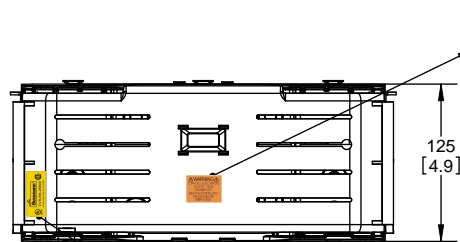

TITLE:
Class R fuse holder-CUST-250V

SCALE: 1:1 SIZE: A3 SHEET: 11 OF 14

DESIGN UNITS: METRIC (mm) UNLESS OTHERWISE SPECIFIED
 THIRD ANGLE PROJECTION

RM25600-1CR

RM25600-1CR WITH CVR-RH-25600 INSTALLED

RM25600-1CR WITH CVRI-RH-25600 INSTALLED