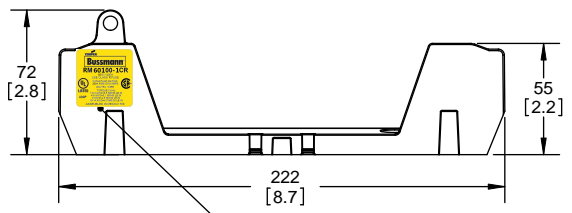

REVISONS			DATE	ECN	BY
REV	ZONE	DESCRIPTION			

RM60100-1CR

RM60100-1CR WITH CVR-RH-60100 INSTALLED

RM60100-1CR WITH CVRI-RH-60100 INSTALLED

CVR-RH-60100

CVRI-RH-60100

CUT OPEN ALONG THIS DOTTED LINE FOR WIRES ABOVE 6 AWG