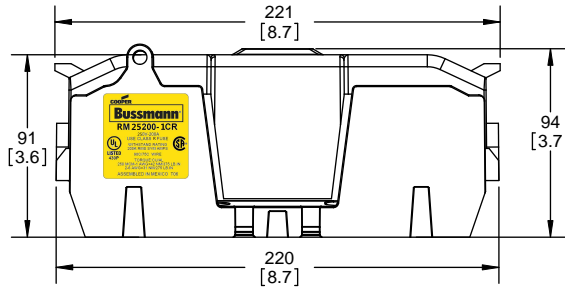

DESIGN UNITS: METRIC (mm)
UNLESS OTHERWISE SPECIFIED [INCHES]

THIRD ANGLE PROJECTION

RM25200-1CR

**RM25200-1CR
WITH CVR-RH-25200 INSTALLED**

**RM25200-1CR
WITH CVRI-RH-25200 INSTALLED**

CVR-RH-25200

CVRI-RH-25200