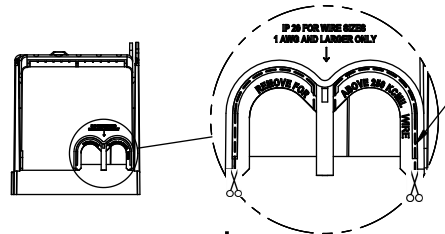

WARNING
TO AVOID ELECTRICAL SHOCK, TURN POWER OFF BEFORE INSTALLING, REMOVING OR SERVICING.

CUT OPEN ALONG THIS DOTTED LINE FOR WIRES ABOVE 250 KCMIL
UP TO FOR WIRE SIZES 1 AWG AND LARGER ONLY