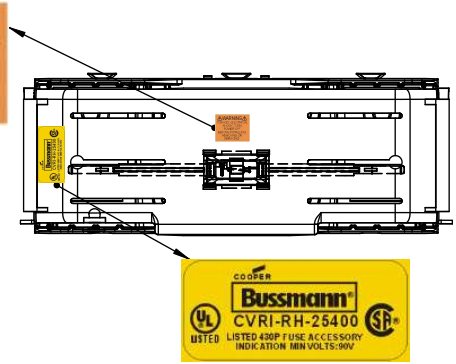

SCALE: 1:1 SIZE: A3 SHEET: 8 OF 14

DESIGN UNITS: METRIC (mm)
UNLESS OTHERWISE SPECIFIED
[INCHES]

THIRD ANGLE PROJECTION

RM25400-1CR

**RM25400-1CR
WITH CVR-RH-25400 INSTALLED**

**RM25400-1CR
WITH CVRI-RH-25400 INSTALLED**