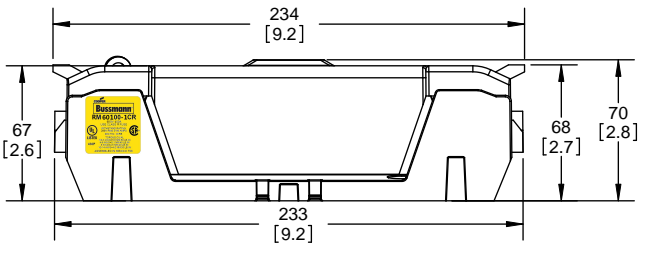

REVISONS			DATE	ECN	BY
REV	ZONE	DESCRIPTION			

RM60100-1CR

RM60100-1CR WITH CVR-RH-60100 INSTALLED

RM60100-1CR WITH CVRI-RH-60100 INSTALLED

CVR-RH-60100

CVRI-RH-60100

CUT OPEN ALONG THIS DOTTED LINE FOR WIRES ABOVE 6 AWG