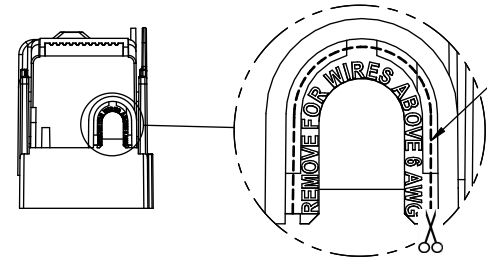

REVISONS			DATE	ECN	BY
REV	ZONE	DESCRIPTION			

RM60100-1CR

RM60100-1CR WITH CVR-RH-60100 INSTALLED

RM60100-1CR WITH CVRI-RH-60100 INSTALLED

CVR-RH-60100

CVRI-RH-60100

CUT OPEN ALONG THIS DOTTED LINE FOR WIRES ABOVE 6 AWG