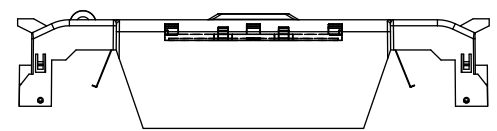

REVISONS			DATE	ECN	BY
REV	ZONE	DESCRIPTION			

RM60100-1CR

RM60100-1CR WITH CVR-RH-60100 INSTALLED

RM60100-1CR WITH CVRI-RH-60100 INSTALLED

CVR-RH-60100

CVRI-RH-60100

CUT OPEN ALONG THIS DOTTED LINE FOR WIRES ABOVE 6 AWG