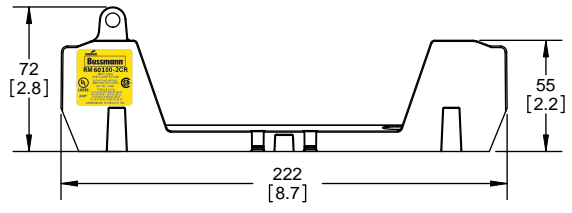

THIRD ANGLE PROJECTION

REVISIONS					
REV	ZONE	DESCRIPTION	DATE	ECN	BY

**RM60100-2CR**

**RM60100-2CR  
WITH CVR-RH-60100 INSTALLED**

**RM60100-2CR  
WITH CVRI-RH-60100 INSTALLED**

ALLEN KEY  
#3/16" (5.5MM)