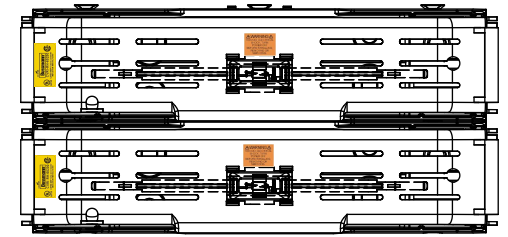

RM60200-2CR

**RM60200-2CR
WITH CVR-RH-60200 INSTALLED**

**RM60200-2CR
WITH CVRI-RH-60200 INSTALLED**

COOPER Bussmann
St. Louis MO 63178

TITLE:
Class R fuse holder-CUST-600V

SCALE: 1:1   SIZE: A3   SHEET: 5 OF 12