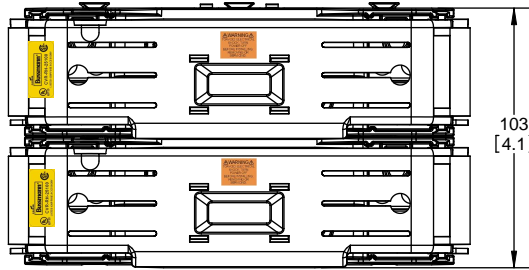

TITLE: **Class R fuse holder-CUST-250V**

SCALE: 1:1 SIZE: A3 SHEET: 3 OF 14

DESIGN UNITS: METRIC (mm)  
UNLESS OTHERWISE SPECIFIED  
[INCHES]

THIRD ANGLE PROJECTION

**RM25100-2CR**

**RM25100-2CR  
WITH CVR-RH-25100 INSTALLED**