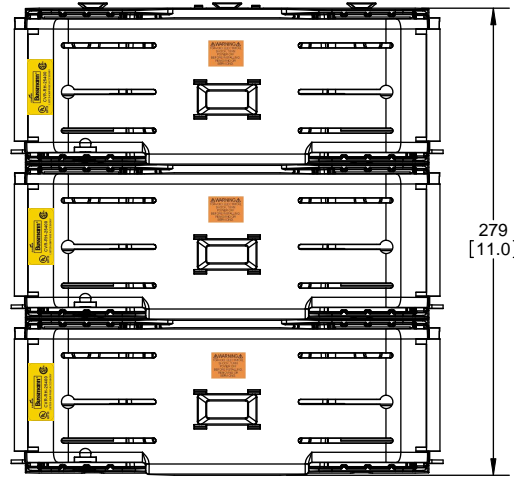

SCALE: 1:1      SIZE: A3      SHEET: 10 OF 14

DESIGN UNITS: METRIC (mm)  
UNLESS OTHERWISE SPECIFIED [INCHES]

THIRD ANGLE PROJECTION

**RM25400-3CR**

**RM25400-3CR  
WITH CVR-RH-25400 INSTALLED**

**RM25400-3CR  
WITH CVRI-RH-25400 INSTALLED**