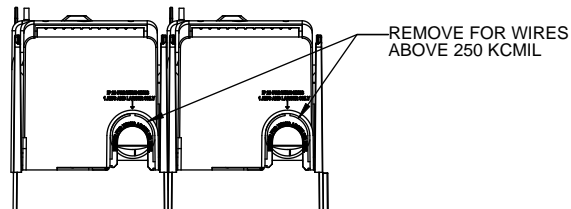

**RM25400-2CR
WITH CVRI-RH-25400 INSTALLED**

COOPER Bussmann
St. Louis MO 63178

TITLE:
Class R fuse holder-CUST-250V

SCALE: 1:1   SIZE: A3   SHEET: 10 OF 14