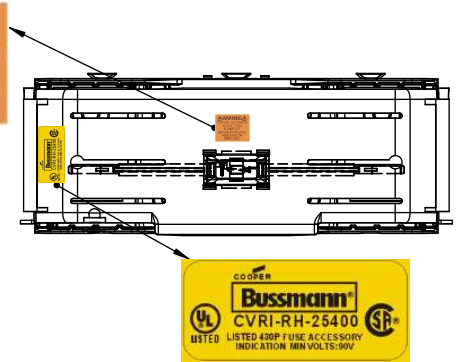

**RM25400-1CR
WITH CVRI-RH-25400 INSTALLED**