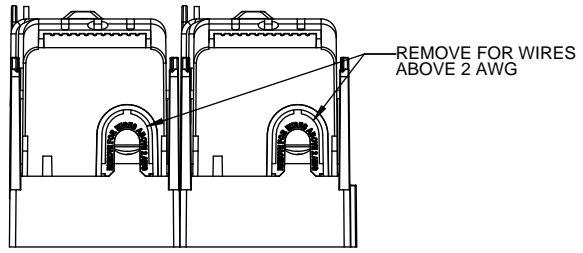

SCALE: 1:1      SIZE: A3      SHEET: 5 OF 14

DESIGN UNITS: METRIC (mm)  
UNLESS OTHERWISE SPECIFIED [INCHES]

THIRD ANGLE PROJECTION

**RM25200-2CR**

**RM25200-2CR  
WITH CVR-RH-25200 INSTALLED**

**RM25200-2CR  
WITH CVRI-RH-25200 INSTALLED**