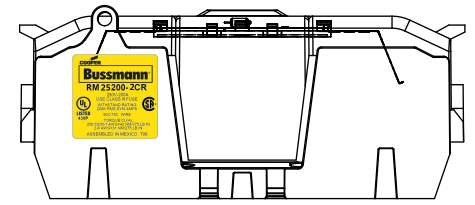

SCALE: 1:1      SIZE: A3      SHEET: 5 OF 14

DESIGN UNITS: METRIC (mm)  
UNLESS OTHERWISE SPECIFIED [INCHES]

THIRD ANGLE PROJECTION

**RM25200-2CR**

**RM25200-2CR  
WITH CVR-RH-25200 INSTALLED**

**RM25200-2CR  
WITH CVRI-RH-25200 INSTALLED**