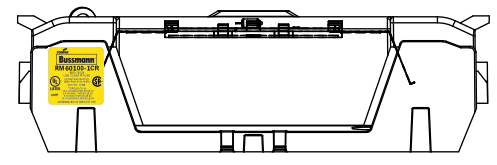

TITLE:  
**Class R fuse holder-CUST-250V**

SCALE: 1:1      SIZE: A3      SHEET: 14 OF 14

REVISONS			DATE	ECN	BY
REV	ZONE	DESCRIPTION			

**RM60100-1CR**

**RM60100-1CR WITH CVR-RH-60100 INSTALLED**

**RM60100-1CR WITH CVRI-RH-60100 INSTALLED**