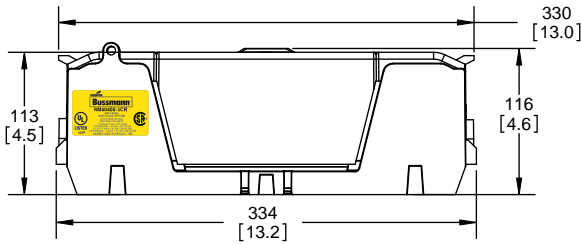

RM60400-1CR WITH CVRI-RH-60400 INSTALLED

COOPER Bussmann RM60400-1CR
600V-400A
USE CLASS R FUSE
WITHSTAND RATING
200K RMS SYM AMPS
TORQUE CU/AL 75C WIRE
CR 600KCMIL = 57 NM / 500 IN-LBS
2 x 3/0 - 4 AWG = 57 NM / 500 IN-LBS
CR 500KCMIL - 4 AWG = 51 NM / 450 IN-LBS
ASSEMBLED IN MEXICO T06

UL LISTED 430P