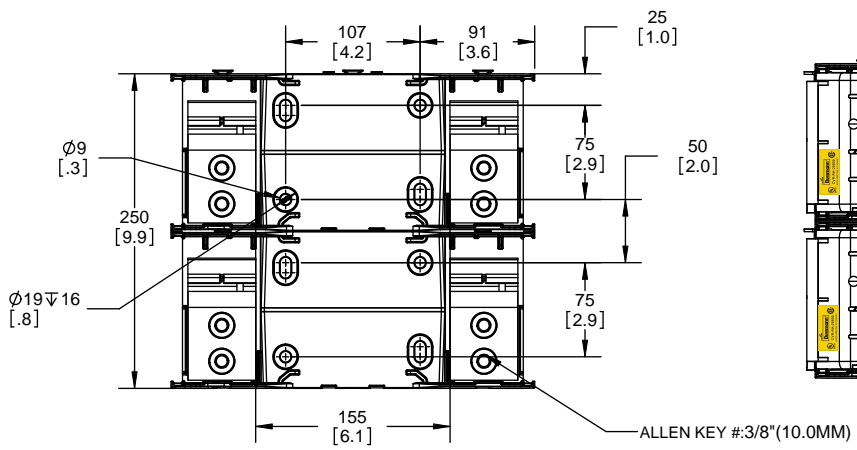

DESIGN UNITS: METRIC (mm)
UNLESS OTHERWISE SPECIFIED [INCHES]

THIRD ANGLE PROJECTION

RM25600-2CR

**RM25600-2CR
WITH CVR-RH-25600 INSTALLED**

**RM25600-2CR
WITH CVRI-RH-25600 INSTALLED**

COOPER Bussmann
St. Louis MO 63178

TITLE:
Class R fuse holder-CUST-250V

SCALE: 1:1   SIZE: A3   SHEET: 13 OF 14