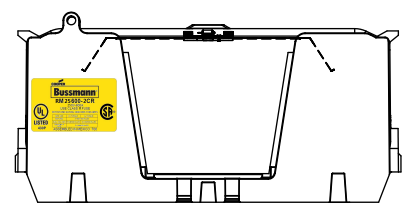

DESIGN UNITS: METRIC (mm)
UNLESS OTHERWISE SPECIFIED [INCHES]

THIRD ANGLE PROJECTION

RM25600-2CR

**RM25600-2CR
WITH CVR-RH-25600 INSTALLED**

**RM25600-2CR
WITH CVRI-RH-25600 INSTALLED**

COOPER Bussmann
St. Louis MO 63178

TITLE:
Class R fuse holder-CUST-250V

SCALE: 1:1   SIZE: A3   SHEET: 13 OF 14