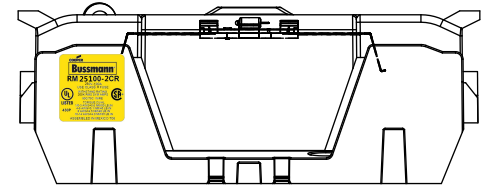

**RM25100-2CR
WITH CVRI-RH-25100 INSTALLED**

COOPER Bussmann
St. Louis MO 63178

Class R fuse holder-CUST-250V

SCALE: 1:1   SIZE: A3   SHEET: 4 OF 14