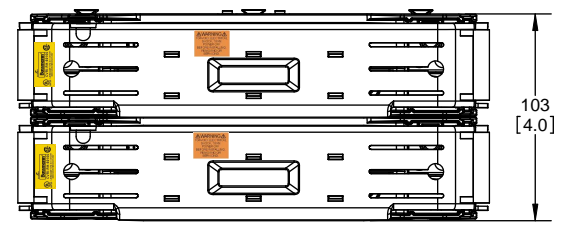

THIRD ANGLE PROJECTION

REVISIONS					
REV	ZONE	DESCRIPTION	DATE	ECN	BY

**RM60100-2CR**

**RM60100-2CR  
WITH CVR-RH-60100 INSTALLED**

**RM60100-2CR  
WITH CVRI-RH-60100 INSTALLED**

ALLEN KEY  
#3/16" (5.5MM)