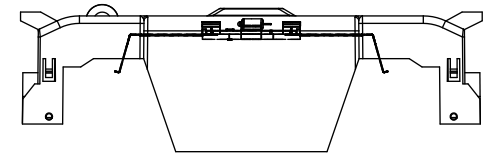

**RM25100-1CR**

ALLEN KEY #: 3/16" (5.5MM)

**RM25100-1CR WITH CVR-RH-25100 INSTALLED**

**RM25100-1CR WITH CVRI-RH-25100 INSTALLED**

**CVR-RH-25100**

**CVRI-RH-25100**

**COOPER Bussmann**  
St. Louis MO 63178