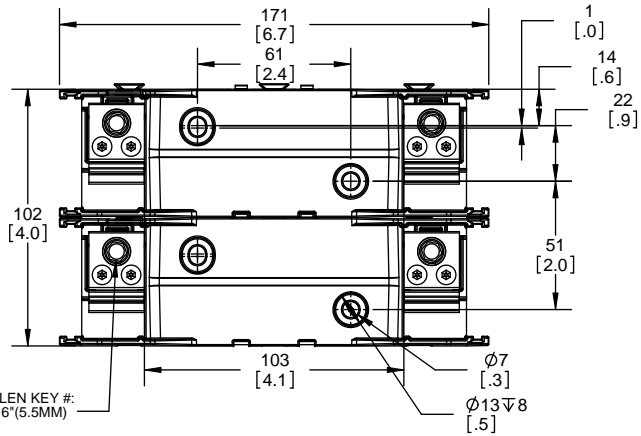

**RM25100-1CR**

ALLEN KEY #: 3/16" (5.5MM)

**RM25100-1CR WITH CVR-RH-25100 INSTALLED**

**RM25100-1CR WITH CVRI-RH-25100 INSTALLED**

**CVR-RH-25100**

**CVRI-RH-25100**

**COOPER Bussmann**  
St. Louis MO 63178

TITLE: **Class R fuse holder-CUST-250V**

SCALE: 1:1 SIZE: A3 SHEET: 3 OF 14

DESIGN UNITS: METRIC (mm)  
UNLESS OTHERWISE SPECIFIED  
[INCHES]

THIRD ANGLE PROJECTION

**RM25100-2CR**

**RM25100-2CR  
WITH CVR-RH-25100 INSTALLED**