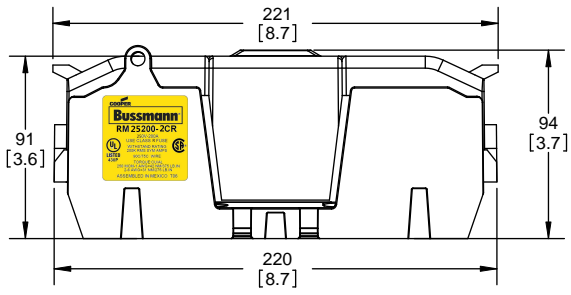

SCALE: 1:1      SIZE: A3      SHEET: 5 OF 14

DESIGN UNITS: METRIC (mm)  
UNLESS OTHERWISE SPECIFIED [INCHES]

THIRD ANGLE PROJECTION

**RM25200-2CR**

**RM25200-2CR  
WITH CVR-RH-25200 INSTALLED**

**RM25200-2CR  
WITH CVRI-RH-25200 INSTALLED**