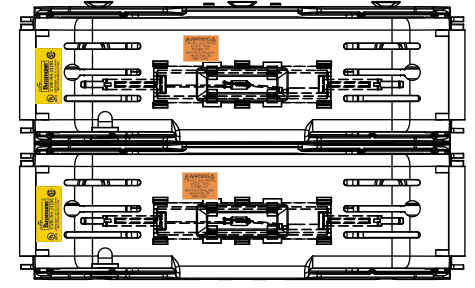

SCALE: 1:1      SIZE: A3      SHEET: 5 OF 14

DESIGN UNITS: METRIC (mm)  
UNLESS OTHERWISE SPECIFIED [INCHES]

THIRD ANGLE PROJECTION

**RM25200-2CR**

**RM25200-2CR  
WITH CVR-RH-25200 INSTALLED**

**RM25200-2CR  
WITH CVRI-RH-25200 INSTALLED**