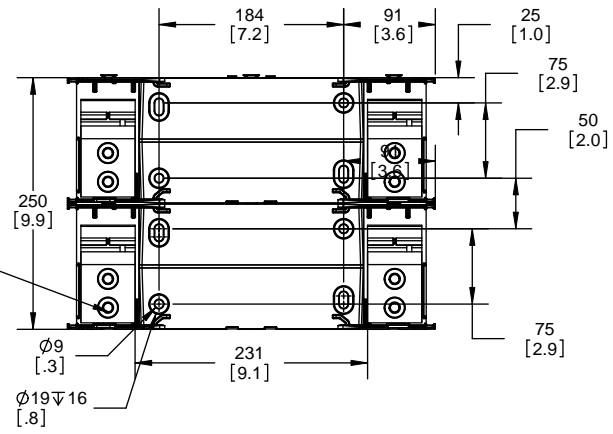

REVISIONS				DATE	ECN	BY
REV	ZONE	DESCRIPTION				

RM60600-2CR