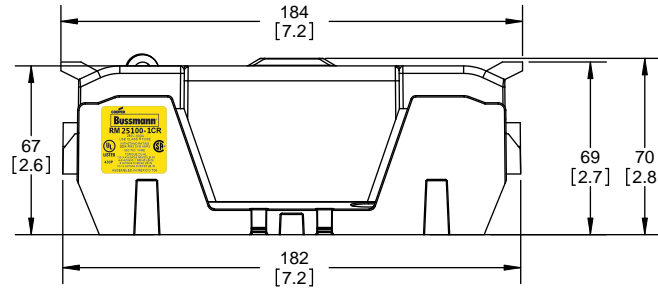

**RM25100-1CR**

ALLEN KEY #: 3/16" (5.5MM)

**RM25100-1CR WITH CVR-RH-25100 INSTALLED**

**RM25100-1CR WITH CVRI-RH-25100 INSTALLED**

**CVR-RH-25100**

**CVRI-RH-25100**

**COOPER Bussmann**  
St. Louis MO 63178