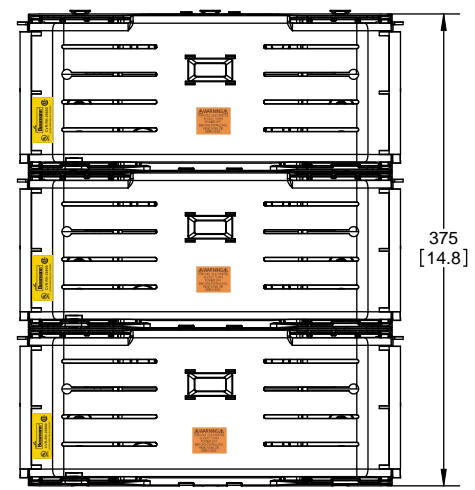

DESIGN UNITS: METRIC (mm)  
UNLESS OTHERWISE SPECIFIED  
[INCHES]

THIRD ANGLE PROJECTION

**RM25600-3CR**

**RM25600-3CR  
WITH CVR-RH-25600 INSTALLED**

**RM25600-3CR  
WITH CVRI-RH-25600 INSTALLED**

**COOPER Bussmann**  
St. Louis MO 63178