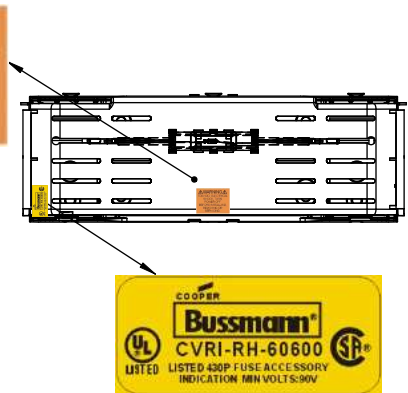

TITLE:  
**Class R fuse holder-CUST-600V**

SCALE: 1:1      SIZE: A3      SHEET: 9 OF 12

**RM60600-1CR**

**RM60600-1CR WITH CVR-RH-60600 INSTALLED**

**RM60600-1CR WITH CVRI-RH-60600 INSTALLED**

**CVR-RH-60600**