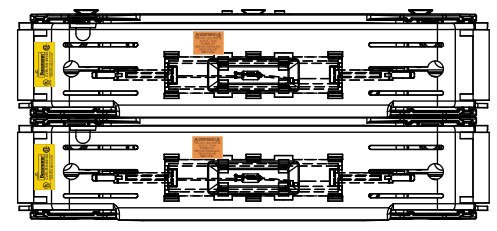

DESIGN UNITS: METRIC (mm)
UNLESS OTHERWISE SPECIFIED
[INCHES]

THIRD ANGLE PROJECTION

REVISIONS					
REV	ZONE	DESCRIPTION	DATE	ECN	BY

RM60100-2CR

**RM60100-2CR
WITH CVR-RH-60100 INSTALLED**

**RM60100-2CR
WITH CVRI-RH-60100 INSTALLED**

ALLEN KEY
#3/16" (5.5MM)

COOPER Bussmann
St. Louis MO 63178

TITLE:
Class R fuse holder-CUST-600V

SCALE: 1:1   SIZE: A3   SHEET: 2 OF 12