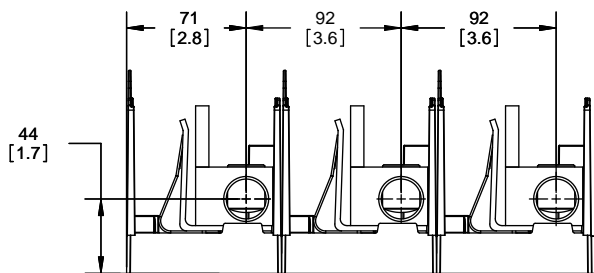

SCALE: 1:1      SIZE: A3      SHEET: 10 OF 14

DESIGN UNITS: METRIC (mm)  
UNLESS OTHERWISE SPECIFIED [INCHES]

THIRD ANGLE PROJECTION

**RM25400-3CR**

**RM25400-3CR  
WITH CVR-RH-25400 INSTALLED**

**RM25400-3CR  
WITH CVRI-RH-25400 INSTALLED**