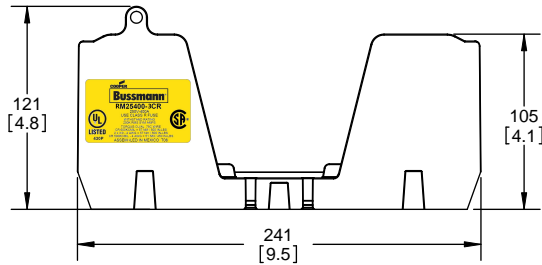

SCALE: 1:1      SIZE: A3      SHEET: 10 OF 14

DESIGN UNITS: METRIC (mm)  
UNLESS OTHERWISE SPECIFIED [INCHES]

THIRD ANGLE PROJECTION

**RM25400-3CR**

**RM25400-3CR  
WITH CVR-RH-25400 INSTALLED**

**RM25400-3CR  
WITH CVRI-RH-25400 INSTALLED**