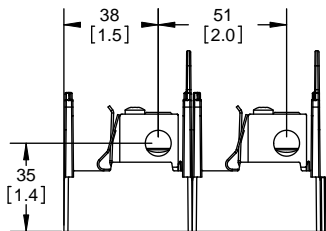

**RM25100-2CR
WITH CVRI-RH-25100 INSTALLED**

COOPER Bussmann
St. Louis MO 63178

Class R fuse holder-CUST-250V

SCALE: 1:1   SIZE: A3   SHEET: 4 OF 14