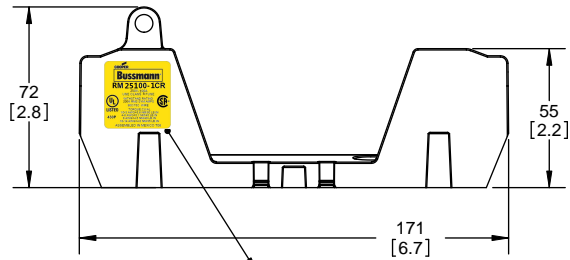

**RM25100-1CR**

ALLEN KEY #: 3/16" (5.5MM)

**RM25100-1CR WITH CVR-RH-25100 INSTALLED**

**RM25100-1CR WITH CVRI-RH-25100 INSTALLED**

**CVR-RH-25100**

**CVRI-RH-25100**

**COOPER Bussmann**  
St. Louis MO 63178