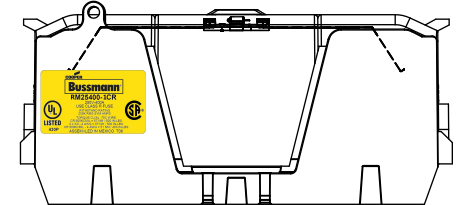

SCALE: 1:1      SIZE: A3      SHEET: 8 OF 14

DESIGN UNITS: METRIC (mm)  
UNLESS OTHERWISE SPECIFIED  
[INCHES]

THIRD ANGLE PROJECTION

**RM25400-1CR**

**RM25400-1CR  
WITH CVR-RH-25400 INSTALLED**

**RM25400-1CR  
WITH CVRI-RH-25400 INSTALLED**