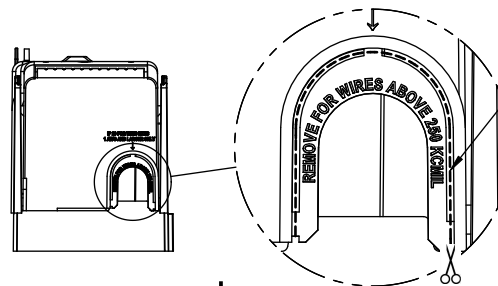

CVRI-RH-25400

COOPER Bussmann
St. Louis MO 63178

Class R fuse holder-CUST-250V

SCALE: 1:1 SIZE: A3 SHEET: 9 OF 14