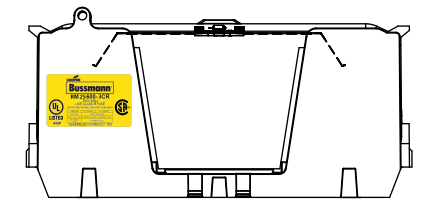

DESIGN UNITS: METRIC (mm)  
UNLESS OTHERWISE SPECIFIED  
[INCHES]

THIRD ANGLE PROJECTION

**RM25600-3CR**

**RM25600-3CR  
WITH CVR-RH-25600 INSTALLED**

**RM25600-3CR  
WITH CVRI-RH-25600 INSTALLED**

**COOPER Bussmann**  
St. Louis MO 63178