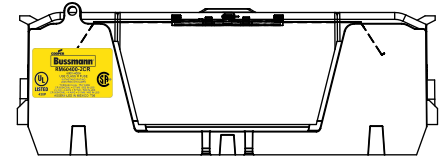

REVISIONS			DATE	ECN	BY
REV	ZONE	DESCRIPTION			

**RM60400-2CR**

**RM60400-2CR  
WITH CVR-RH-60400 INSTALLED**

**RM60400-2CR  
WITH CVRI-RH-60400 INSTALLED**

**COOPER Bussmann**  
St. Louis MO 63178

TITLE:  
**Class R fuse holder-CUST-600V**