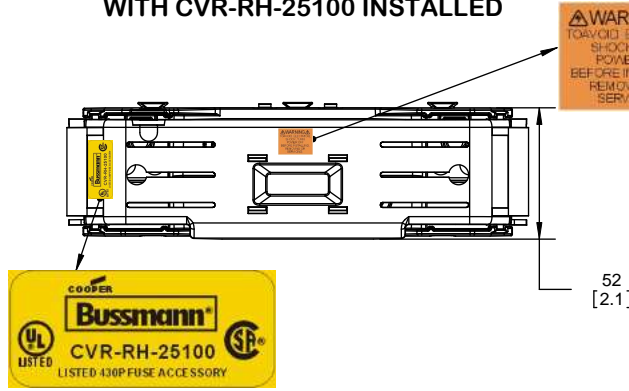

Catalog Number	Covers		Voltage	Current	Number of Poles	Label
	Class R	w/o Indication				
RM60100-1CR	CVR-RH-60100	CVRI-RH-60100	600	100	1	RM60100-1CR
RM60100-2CR					2	RM60100-2CR
RM60100-3CR					3	RM60100-3CR
RM60200-1CR	CVR-RH-60200	CVRI-RH-60200		200	1	RM60200-1CR
RM60200-2CR					2	RM60200-2CR
RM60200-3CR					3	RM60200-3CR
RM60400-1CR	CVR-RH-60400	CVRI-RH-60400		400	1	RM60400-1CR
RM60400-2CR					2	RM60400-2CR
RM60400-3CR					3	RM60400-3CR
RM60600-1CR	CVR-RH-60600	CVRI-RH-60600		600	1	RM60600-1CR
RM60600-2CR					2	RM60600-2CR
RM60600-3CR					3	RM60600-3CR

**COOPER Bussmann**  
St. Louis MO 63178

TITLE:  
**Class R fuse holder-CUST**

SCALE: 1:1      SIZE: A3      SHEET: 1 OF 14

PUSH DOWN

LIFT UP

LIFT UP, THEN  
ROTATE OVER

 St. Louis MO 63178		
TITLE:		
<b>Class R fuse holder-CUST</b>		
SCALE: 1:2	SIZE: A3	SHEET: 2 OF 14
www.Bussmann.com		

**RM25100-1CR**

ALLEN KEY #: 3/16" (5.5MM)

**RM25100-1CR WITH CVR-RH-25100 INSTALLED**

**RM25100-1CR WITH CVRI-RH-25100 INSTALLED**

**CVR-RH-25100**

**CVRI-RH-25100**

**COOPER Bussmann**  
St. Louis MO 63178