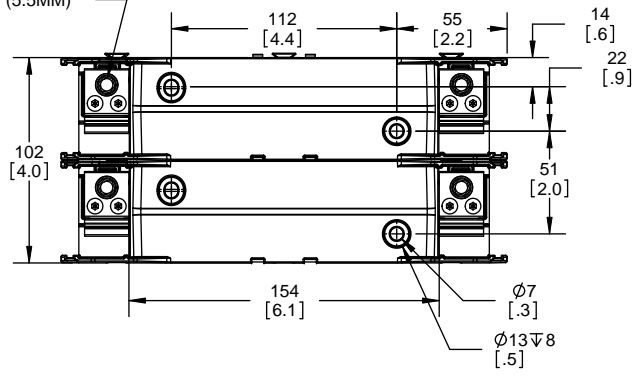

THIRD ANGLE PROJECTION

REVISIONS					
REV	ZONE	DESCRIPTION	DATE	ECN	BY

**RM60100-2CR**

**RM60100-2CR  
WITH CVR-RH-60100 INSTALLED**

**RM60100-2CR  
WITH CVRI-RH-60100 INSTALLED**

ALLEN KEY  
#3/16" (5.5MM)