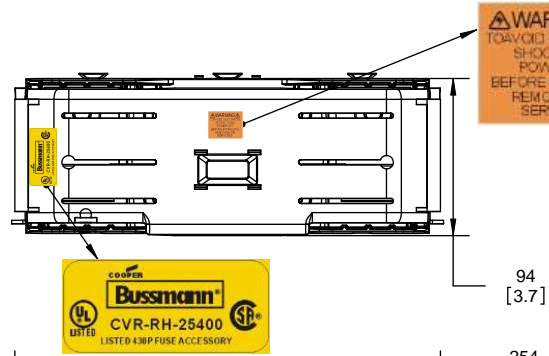

**RM25400-1CR
WITH CVR-RH-25400 INSTALLED**