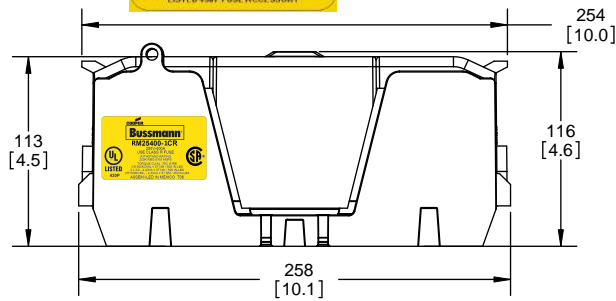

SCALE: 1:1      SIZE: A3      SHEET: 8 OF 14

DESIGN UNITS: METRIC (mm)  
UNLESS OTHERWISE SPECIFIED  
[INCHES]

THIRD ANGLE PROJECTION

**RM25400-1CR**

**RM25400-1CR  
WITH CVR-RH-25400 INSTALLED**

**RM25400-1CR  
WITH CVRI-RH-25400 INSTALLED**