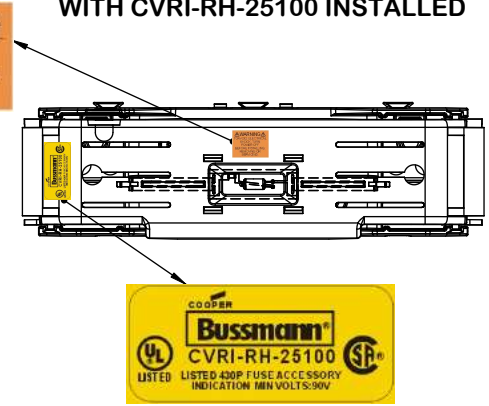

Catalog Number	Covers		Voltage	Current	Number of Poles	Label
	Class R	w/o Indication				
RM60100-1CR	CVR-RH-60100	CVRI-RH-60100	600	100	1	RM60100-1CR
RM60100-2CR					2	RM60100-2CR
RM60100-3CR					3	RM60100-3CR
RM60200-1CR	CVR-RH-60200	CVRI-RH-60200		200	1	RM60200-1CR
RM60200-2CR					2	RM60200-2CR
RM60200-3CR					3	RM60200-3CR
RM60400-1CR	CVR-RH-60400	CVRI-RH-60400		400	1	RM60400-1CR
RM60400-2CR					2	RM60400-2CR
RM60400-3CR					3	RM60400-3CR
RM60600-1CR	CVR-RH-60600	CVRI-RH-60600		600	1	RM60600-1CR
RM60600-2CR					2	RM60600-2CR
RM60600-3CR					3	RM60600-3CR

**RM25100-1CR**

ALLEN KEY #: 3/16" (5.5MM)

**RM25100-1CR WITH CVR-RH-25100 INSTALLED**

**RM25100-1CR WITH CVRI-RH-25100 INSTALLED**

**CVR-RH-25100**

**CVRI-RH-25100**

**COOPER Bussmann**  
St. Louis MO 63178