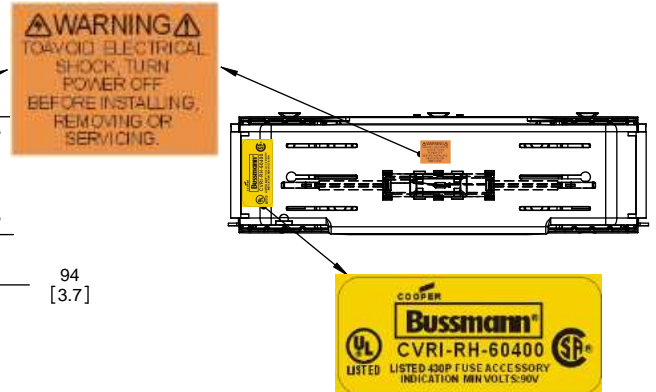

RM60400-1CR WITH CVRI-RH-60400 INSTALLED

COOPER Bussmann RM60400-1CR
600V-400A
USE CLASS R FUSE
WITHSTAND RATING
200K RMS SYM AMPS
TORQUE CU/AL 75C WIRE
CR 600KCMIL = 57 NM / 500 IN-LBS
2 x 3/0 - 4 AWG = 57 NM / 500 IN-LBS
CR 500KCMIL - 4 AWG = 51 NM / 450 IN-LBS
ASSEMBLED IN MEXICO T06

UL LISTED 430P