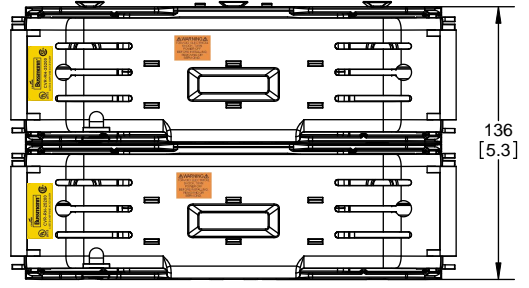

SCALE: 1:1      SIZE: A3      SHEET: 5 OF 14

DESIGN UNITS: METRIC (mm)  
UNLESS OTHERWISE SPECIFIED [INCHES]

THIRD ANGLE PROJECTION

**RM25200-2CR**

**RM25200-2CR  
WITH CVR-RH-25200 INSTALLED**

**RM25200-2CR  
WITH CVRI-RH-25200 INSTALLED**