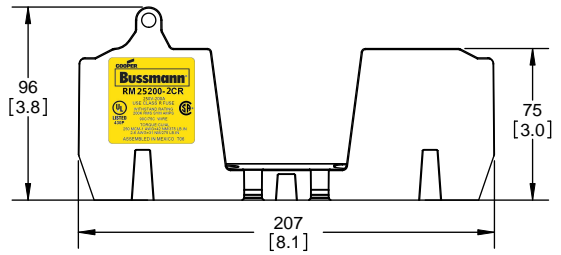

SCALE: 1:1      SIZE: A3      SHEET: 5 OF 14

DESIGN UNITS: METRIC (mm)  
UNLESS OTHERWISE SPECIFIED [INCHES]

THIRD ANGLE PROJECTION

**RM25200-2CR**

**RM25200-2CR  
WITH CVR-RH-25200 INSTALLED**

**RM25200-2CR  
WITH CVRI-RH-25200 INSTALLED**