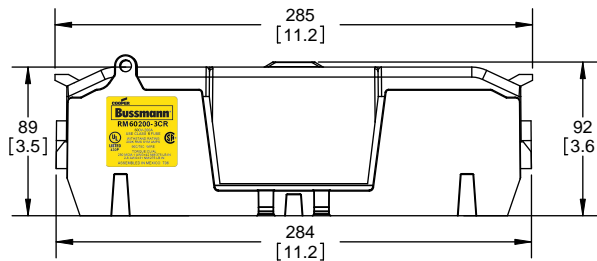

RM60200-3CR

**RM60200-3CR
WITH CVR-RH-60200 INSTALLED**

**RM60200-3CR
WITH CVRI-RH-60200 INSTALLED**

COOPER Bussmann
St. Louis MO 63178

TITLE: **Class R fuse holder-CUST-600V**

SCALE: 1:1   SIZE: A3   SHEET: 6 OF 12