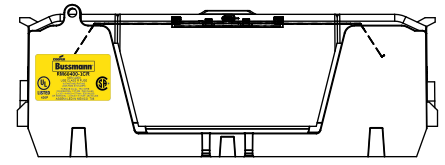

RM60400-1CR WITH CVRI-RH-60400 INSTALLED

COOPER Bussmann RM60400-1CR
600V-400A
USE CLASS R FUSE
WITHSTAND RATING
200K RMS SYM AMPS
TORQUE CU/AL 75C WIRE
CR 600KCMIL = 57 NM / 500 IN-LBS
2 x 3/0 - 4 AWG = 57 NM / 500 IN-LBS
CR 500KCMIL - 4 AWG = 51 NM / 450 IN-LBS
ASSEMBLED IN MEXICO T06

UL LISTED 430P