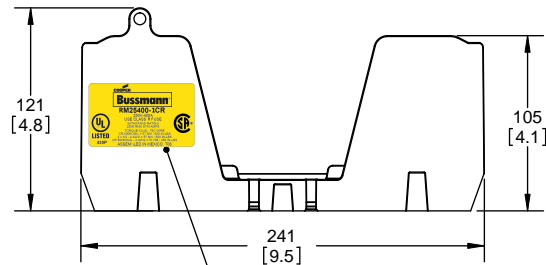

SCALE: 1:1      SIZE: A3      SHEET: 8 OF 14

DESIGN UNITS: METRIC (mm)  
UNLESS OTHERWISE SPECIFIED  
[INCHES]

THIRD ANGLE PROJECTION

**RM25400-1CR**

**RM25400-1CR  
WITH CVR-RH-25400 INSTALLED**

**RM25400-1CR  
WITH CVRI-RH-25400 INSTALLED**