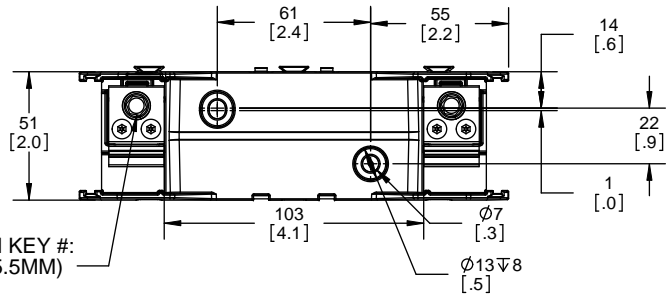

Catalog Number	Covers		Voltage	Current	Number of Poles	Label
	Class R	w/o Indication				
RM60100-1CR	CVR-RH-60100	CVRI-RH-60100	600	100	1	RM60100-1CR
RM60100-2CR					2	RM60100-2CR
RM60100-3CR					3	RM60100-3CR
RM60200-1CR	CVR-RH-60200	CVRI-RH-60200		200	1	RM60200-1CR
RM60200-2CR					2	RM60200-2CR
RM60200-3CR					3	RM60200-3CR
RM60400-1CR	CVR-RH-60400	CVRI-RH-60400		400	1	RM60400-1CR
RM60400-2CR					2	RM60400-2CR
RM60400-3CR					3	RM60400-3CR
RM60600-1CR	CVR-RH-60600	CVRI-RH-60600		600	1	RM60600-1CR
RM60600-2CR					2	RM60600-2CR
RM60600-3CR					3	RM60600-3CR

**RM25100-1CR**

ALLEN KEY #: 3/16" (5.5MM)

**RM25100-1CR WITH CVR-RH-25100 INSTALLED**

**RM25100-1CR WITH CVRI-RH-25100 INSTALLED**

**CVR-RH-25100**

**CVRI-RH-25100**

**COOPER Bussmann**  
St. Louis MO 63178