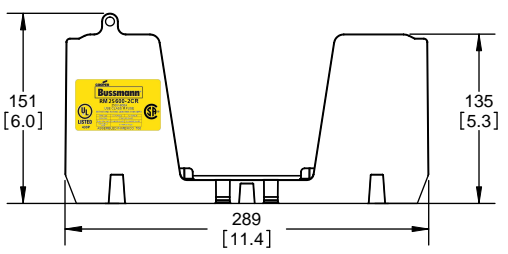

DESIGN UNITS: METRIC (mm)
UNLESS OTHERWISE SPECIFIED [INCHES]

THIRD ANGLE PROJECTION

RM25600-2CR

**RM25600-2CR
WITH CVR-RH-25600 INSTALLED**

**RM25600-2CR
WITH CVRI-RH-25600 INSTALLED**

COOPER Bussmann
St. Louis MO 63178

TITLE:
Class R fuse holder-CUST-250V

SCALE: 1:1   SIZE: A3   SHEET: 13 OF 14