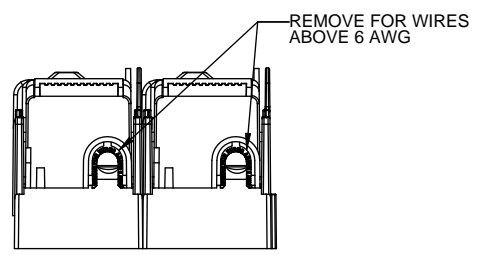

THIRD ANGLE PROJECTION

REVISIONS					
REV	ZONE	DESCRIPTION	DATE	ECN	BY

**RM60100-2CR**

**RM60100-2CR  
WITH CVR-RH-60100 INSTALLED**

**RM60100-2CR  
WITH CVRI-RH-60100 INSTALLED**

ALLEN KEY  
#3/16" (5.5MM)