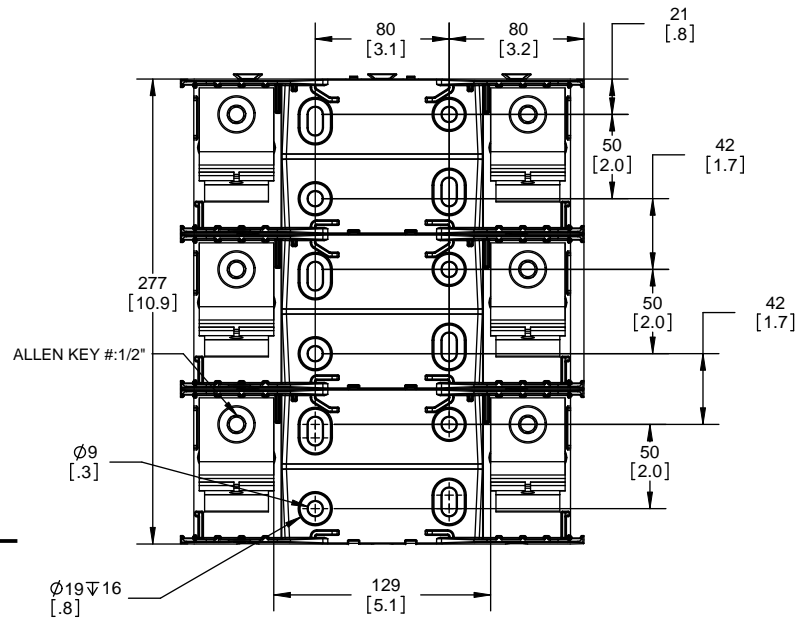

SCALE: 1:1      SIZE: A3      SHEET: 10 OF 14

DESIGN UNITS: METRIC (mm)  
UNLESS OTHERWISE SPECIFIED [INCHES]

THIRD ANGLE PROJECTION

**RM25400-3CR**

**RM25400-3CR  
WITH CVR-RH-25400 INSTALLED**

**RM25400-3CR  
WITH CVRI-RH-25400 INSTALLED**