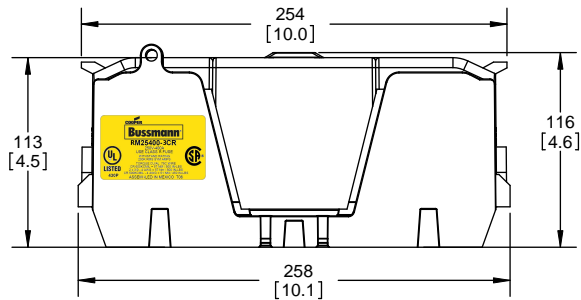

SCALE: 1:1      SIZE: A3      SHEET: 10 OF 14

DESIGN UNITS: METRIC (mm)  
UNLESS OTHERWISE SPECIFIED [INCHES]

THIRD ANGLE PROJECTION

**RM25400-3CR**

**RM25400-3CR  
WITH CVR-RH-25400 INSTALLED**

**RM25400-3CR  
WITH CVRI-RH-25400 INSTALLED**