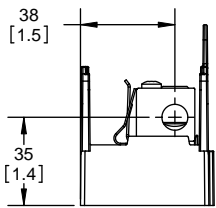

## Class R Fuseblocks Catalog Data

Catalog Number	Covers		Voltage	Current	Number of Poles	Label
	Class R	w/o Indication				
RM25100-1CR	CVR-RH-25100	CVRI-RH-25100	250	100	1	RM25100-1CR
RM25100-2CR					2	RM25100-2CR
RM25100-3CR					3	RM25100-3CR
RM25200-1CR	CVR-RH-25200	CVRI-RH-25200		200	1	RM25200-1CR
RM25200-2CR					2	RM25200-2CR
RM25200-3CR					3	RM25200-3CR
RM25400-1CR	CVR-RH-25400	CVRI-RH-25400		400	1	RM25400-1CR
RM25400-2CR					2	RM25400-2CR
RM25400-3CR					3	RM25400-3CR
RM25600-1CR	CVR-RH-25600	CVRI-RH-25600		600	1	RM25600-1CR
RM25600-2CR					2	RM25600-2CR
RM25600-3CR					3	RM25600-3CR

Catalog Number	Covers		Voltage	Current	Number of Poles	Label
	Class R	w/o Indication				
RM60100-1CR	CVR-RH-60100	CVRI-RH-60100	600	100	1	RM60100-1CR
RM60100-2CR					2	RM60100-2CR
RM60100-3CR					3	RM60100-3CR
RM60200-1CR	CVR-RH-60200	CVRI-RH-60200		200	1	RM60200-1CR
RM60200-2CR					2	RM60200-2CR
RM60200-3CR					3	RM60200-3CR
RM60400-1CR	CVR-RH-60400	CVRI-RH-60400		400	1	RM60400-1CR
RM60400-2CR					2	RM60400-2CR
RM60400-3CR					3	RM60400-3CR
RM60600-1CR	CVR-RH-60600	CVRI-RH-60600		600	1	RM60600-1CR
RM60600-2CR					2	RM60600-2CR
RM60600-3CR					3	RM60600-3CR

**RM25100-1CR**

ALLEN KEY #: 3/16" (5.5MM)

**RM25100-1CR WITH CVR-RH-25100 INSTALLED**

**RM25100-1CR WITH CVRI-RH-25100 INSTALLED**

**CVR-RH-25100**

**CVRI-RH-25100**

**COOPER Bussmann**  
St. Louis MO 63178

TITLE: **Class R fuse holder-CUST-250V**

SCALE: 1:1 SIZE: A3 SHEET: 3 OF 14

DESIGN UNITS: METRIC (mm)  
UNLESS OTHERWISE SPECIFIED  
[INCHES]

THIRD ANGLE PROJECTION

**RM25100-2CR**

**RM25100-2CR  
WITH CVR-RH-25100 INSTALLED**