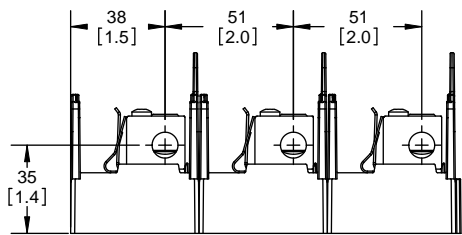

**RM25100-3CR
WITH CVRI-RH-25100 INSTALLED**

COOPER Bussmann
St. Louis MO 63178

Class R fuse holder-CUST-250V

SCALE: 1:1   SIZE: A3   SHEET: 5 OF 14