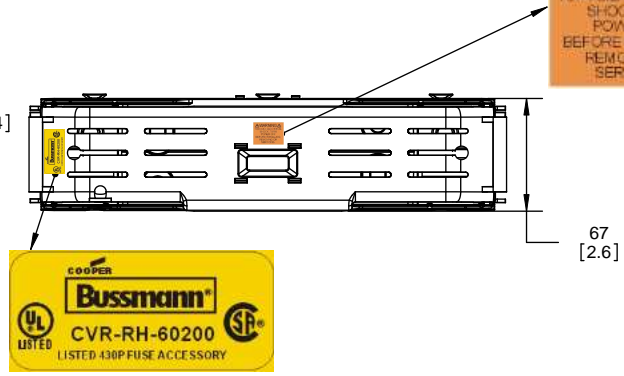

REVISIONS			DATE	ECN	BY
REV	ZONE	DESCRIPTION			

RM60200-1CR

RM60200-1CR WITH CVR-RH-60200 INSTALLED

RM60200-1CR WITH CVRI-RH-60200 INSTALLED