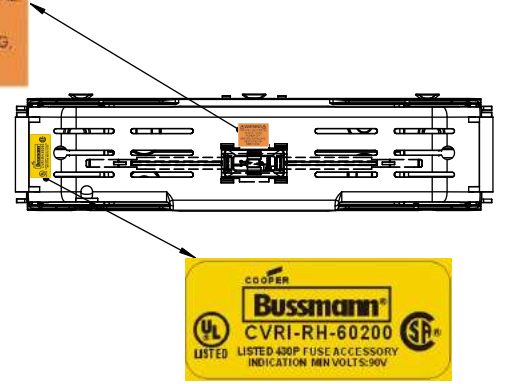

REVISIONS			DATE	ECN	BY
REV	ZONE	DESCRIPTION			

RM60200-1CR

RM60200-1CR WITH CVR-RH-60200 INSTALLED

RM60200-1CR WITH CVRI-RH-60200 INSTALLED