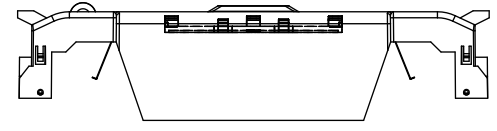

CVR-RH-60100

CVRI-RH-60100

COOPER Bussmann
St. Louis MO 63178

TITLE: **Class R fuse holder-CUST-600V**

SCALE: 1:1 SIZE: A3 SHEET: 1 OF 12