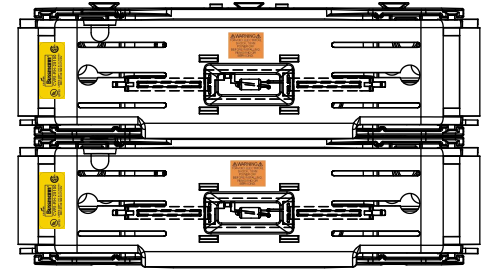

**RM25100-2CR
WITH CVRI-RH-25100 INSTALLED**

COOPER Bussmann
St. Louis MO 63178

Class R fuse holder-CUST-250V

SCALE: 1:1   SIZE: A3   SHEET: 4 OF 14