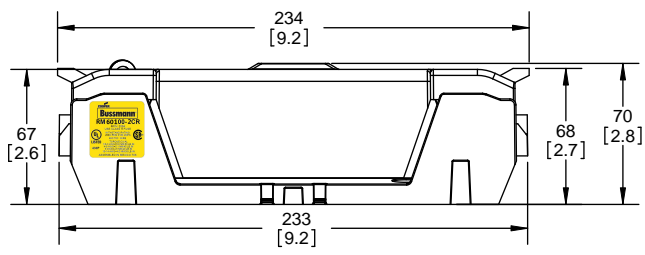

THIRD ANGLE PROJECTION

REVISIONS					
REV	ZONE	DESCRIPTION	DATE	ECN	BY

**RM60100-2CR**

**RM60100-2CR  
WITH CVR-RH-60100 INSTALLED**

**RM60100-2CR  
WITH CVRI-RH-60100 INSTALLED**

ALLEN KEY  
#3/16" (5.5MM)