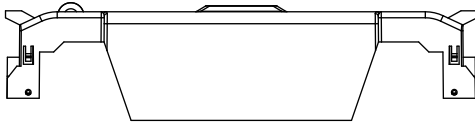

CVR-RH-60100

CVRI-RH-60100

COOPER Bussmann
St. Louis MO 63178

TITLE: **Class R fuse holder-CUST-600V**

SCALE: 1:1 SIZE: A3 SHEET: 1 OF 12