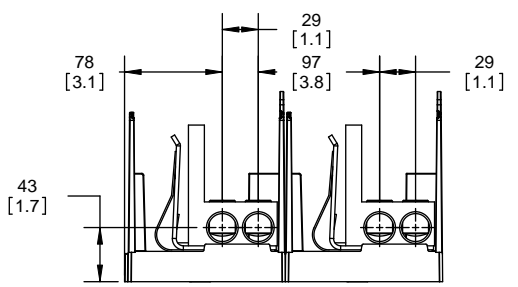

DESIGN UNITS: METRIC (mm)
UNLESS OTHERWISE SPECIFIED [INCHES]

THIRD ANGLE PROJECTION

RM25600-2CR

**RM25600-2CR
WITH CVR-RH-25600 INSTALLED**

**RM25600-2CR
WITH CVRI-RH-25600 INSTALLED**

COOPER Bussmann
St. Louis MO 63178

TITLE:
Class R fuse holder-CUST-250V

SCALE: 1:1   SIZE: A3   SHEET: 13 OF 14