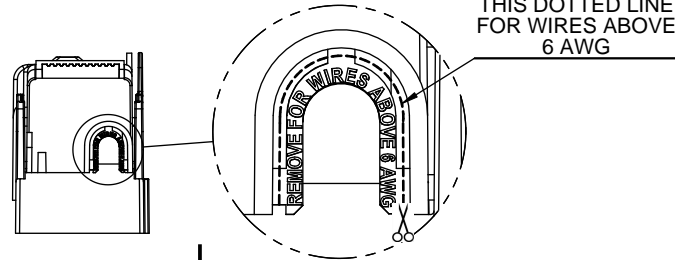

**RM25100-1CR**

ALLEN KEY #: 3/16" (5.5MM)

**RM25100-1CR WITH CVR-RH-25100 INSTALLED**

**RM25100-1CR WITH CVRI-RH-25100 INSTALLED**

**CVR-RH-25100**

**CVRI-RH-25100**

**COOPER Bussmann**  
St. Louis MO 63178