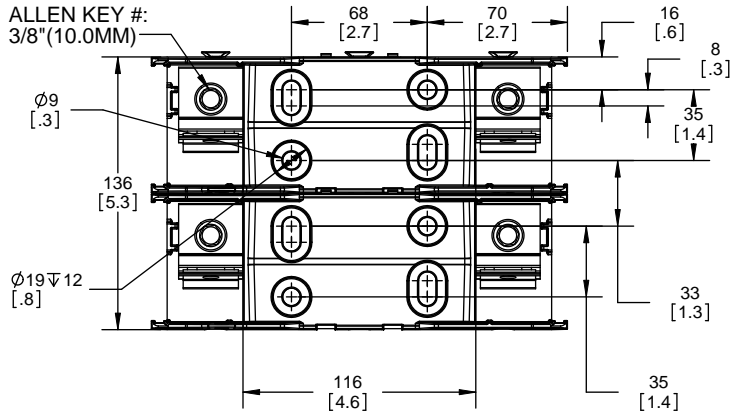

SCALE: 1:1      SIZE: A3      SHEET: 5 OF 14

DESIGN UNITS: METRIC (mm)  
UNLESS OTHERWISE SPECIFIED [INCHES]

THIRD ANGLE PROJECTION

**RM25200-2CR**

**RM25200-2CR  
WITH CVR-RH-25200 INSTALLED**

**RM25200-2CR  
WITH CVRI-RH-25200 INSTALLED**