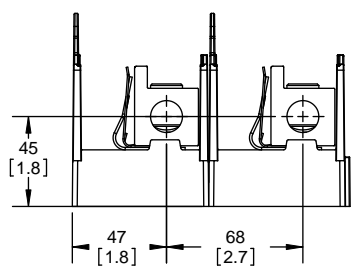

## Class R Fuseblocks Catalog Data

Catalog Number	Covers		Voltage	Current	Number of Poles	Label
	Class R	w/o Indication				
RM25100-1CR	CVR-RH-25100	CVRI-RH-25100	250	100	1	RM25100-1CR
RM25100-2CR					2	RM25100-2CR
RM25100-3CR					3	RM25100-3CR
RM25200-1CR	CVR-RH-25200	CVRI-RH-25200		200	1	RM25200-1CR
RM25200-2CR					2	RM25200-2CR
RM25200-3CR					3	RM25200-3CR
RM25400-1CR	CVR-RH-25400	CVRI-RH-25400		400	1	RM25400-1CR
RM25400-2CR					2	RM25400-2CR
RM25400-3CR					3	RM25400-3CR
RM25600-1CR	CVR-RH-25600	CVRI-RH-25600		600	1	RM25600-1CR
RM25600-2CR					2	RM25600-2CR
RM25600-3CR					3	RM25600-3CR

SCALE: 1:1      SIZE: A3      SHEET: 5 OF 14

DESIGN UNITS: METRIC (mm)  
UNLESS OTHERWISE SPECIFIED [INCHES]

THIRD ANGLE PROJECTION

**RM25200-2CR**

**RM25200-2CR  
WITH CVR-RH-25200 INSTALLED**

**RM25200-2CR  
WITH CVRI-RH-25200 INSTALLED**