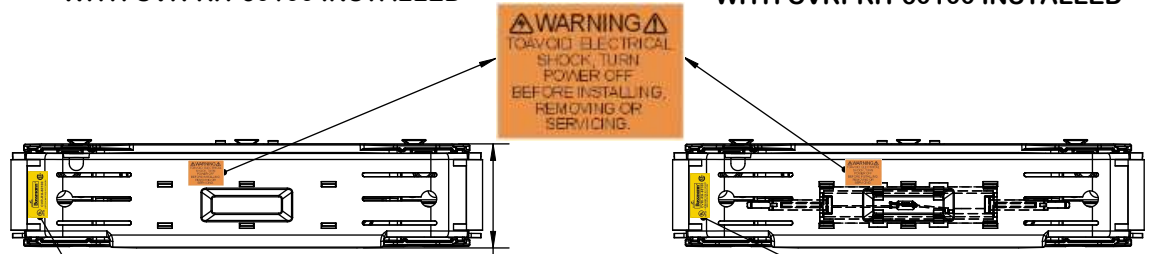

TITLE:  
**Class R fuse holder-CUST-250V**

SCALE: 1:1      SIZE: A3      SHEET: 14 OF 14

REVISONS			DATE	ECN	BY
REV	ZONE	DESCRIPTION			

**RM60100-1CR**

**RM60100-1CR WITH CVR-RH-60100 INSTALLED**

**RM60100-1CR WITH CVRI-RH-60100 INSTALLED**