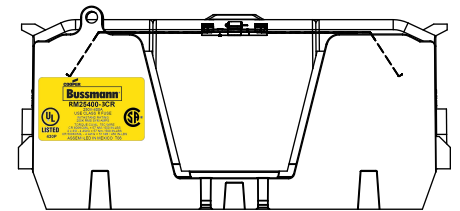

SCALE: 1:1      SIZE: A3      SHEET: 10 OF 14

DESIGN UNITS: METRIC (mm)  
UNLESS OTHERWISE SPECIFIED [INCHES]

THIRD ANGLE PROJECTION

**RM25400-3CR**

**RM25400-3CR  
WITH CVR-RH-25400 INSTALLED**

**RM25400-3CR  
WITH CVRI-RH-25400 INSTALLED**