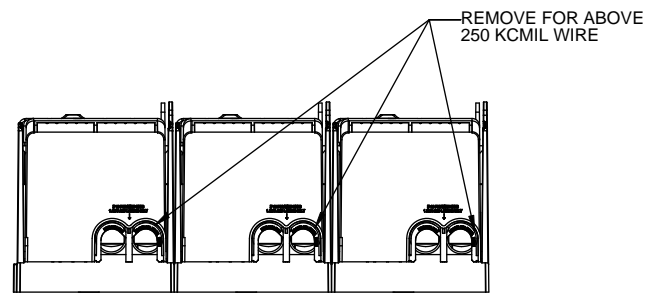

DESIGN UNITS: METRIC (mm)  
UNLESS OTHERWISE SPECIFIED  
[INCHES]

THIRD ANGLE PROJECTION

**RM25600-3CR**

**RM25600-3CR  
WITH CVR-RH-25600 INSTALLED**

**RM25600-3CR  
WITH CVRI-RH-25600 INSTALLED**

**COOPER Bussmann**  
St. Louis MO 63178