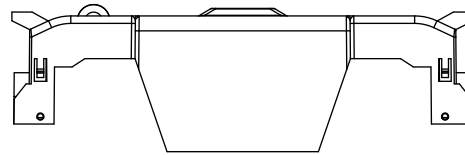

**RM25100-1CR**

ALLEN KEY #: 3/16" (5.5MM)

**RM25100-1CR WITH CVR-RH-25100 INSTALLED**

**RM25100-1CR WITH CVRI-RH-25100 INSTALLED**

**CVR-RH-25100**

**CVRI-RH-25100**

**COOPER Bussmann**  
St. Louis MO 63178