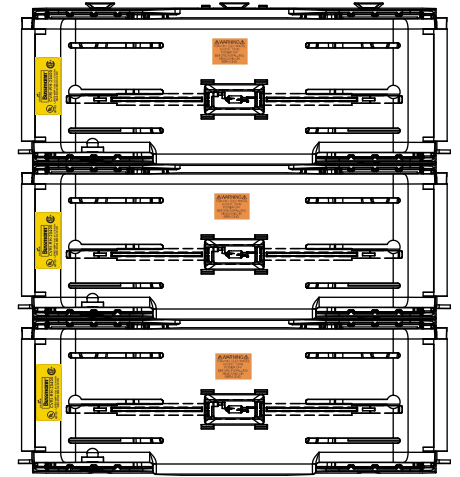

SCALE: 1:1      SIZE: A3      SHEET: 10 OF 14

DESIGN UNITS: METRIC (mm)  
UNLESS OTHERWISE SPECIFIED [INCHES]

THIRD ANGLE PROJECTION

**RM25400-3CR**

**RM25400-3CR  
WITH CVR-RH-25400 INSTALLED**

**RM25400-3CR  
WITH CVRI-RH-25400 INSTALLED**