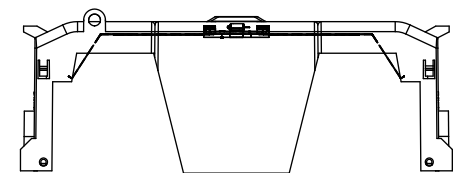

CVRI-RH-25400

COOPER Bussmann
St. Louis MO 63178

Class R fuse holder-CUST-250V

SCALE: 1:1 SIZE: A3 SHEET: 9 OF 14