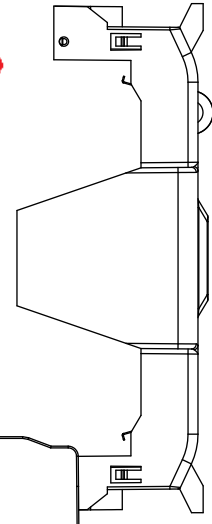

## Class R Fuseblocks Catalog Data

Catalog Number	Covers		Voltage	Current	Number of Poles	Label
	Class R	w/o Indication				
RM25100-1CR	CVR-RH-25100	CVRI-RH-25100	250	100	1	RM25100-1CR
RM25100-2CR					2	RM25100-2CR
RM25100-3CR					3	RM25100-3CR
RM25200-1CR	CVR-RH-25200	CVRI-RH-25200		200	1	RM25200-1CR
RM25200-2CR					2	RM25200-2CR
RM25200-3CR					3	RM25200-3CR
RM25400-1CR	CVR-RH-25400	CVRI-RH-25400		400	1	RM25400-1CR
RM25400-2CR					2	RM25400-2CR
RM25400-3CR					3	RM25400-3CR
RM25600-1CR	CVR-RH-25600	CVRI-RH-25600		600	1	RM25600-1CR
RM25600-2CR					2	RM25600-2CR
RM25600-3CR					3	RM25600-3CR

Catalog Number	Covers		Voltage	Current	Number of Poles	Label
	Class R	w/o Indication				
RM60100-1CR	CVR-RH-60100	CVRI-RH-60100	600	100	1	RM60100-1CR
RM60100-2CR					2	RM60100-2CR
RM60100-3CR					3	RM60100-3CR
RM60200-1CR	CVR-RH-60200	CVRI-RH-60200		200	1	RM60200-1CR
RM60200-2CR					2	RM60200-2CR
RM60200-3CR					3	RM60200-3CR
RM60400-1CR	CVR-RH-60400	CVRI-RH-60400		400	1	RM60400-1CR
RM60400-2CR					2	RM60400-2CR
RM60400-3CR					3	RM60400-3CR
RM60600-1CR	CVR-RH-60600	CVRI-RH-60600		600	1	RM60600-1CR
RM60600-2CR					2	RM60600-2CR
RM60600-3CR					3	RM60600-3CR

**COOPER Bussmann**  
St. Louis MO 63178

TITLE:  
**Class R fuse holder-CUST**

SCALE: 1:1      SIZE: A3      SHEET: 1 OF 14

PUSH DOWN

LIFT UP

LIFT UP, THEN  
ROTATE OVER

 St. Louis MO 63178		
TITLE:		
<b>Class R fuse holder-CUST</b>		
SCALE: 1:2	SIZE: A3	SHEET: 2 OF 14
www.Bussmann.com		

**RM25100-1CR**

ALLEN KEY #: 3/16" (5.5MM)

**RM25100-1CR WITH CVR-RH-25100 INSTALLED**

**RM25100-1CR WITH CVRI-RH-25100 INSTALLED**

**CVR-RH-25100**

**CVRI-RH-25100**

**COOPER Bussmann**  
St. Louis MO 63178