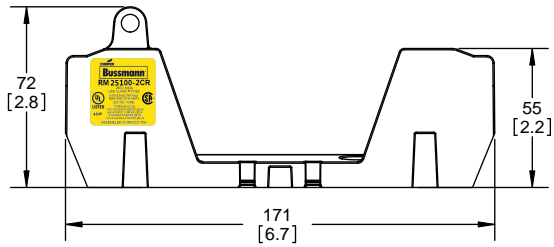

**RM25100-2CR
WITH CVRI-RH-25100 INSTALLED**

COOPER Bussmann
St. Louis MO 63178

Class R fuse holder-CUST-250V

SCALE: 1:1   SIZE: A3   SHEET: 4 OF 14