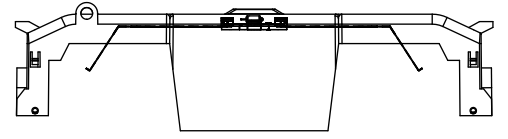

CVR-RH-60200

CVRI-RH-60200

COOPER Bussmann
St. Louis MO 63178

TITLE: **Class R fuse holder-CUST-600V**

SCALE: 1:1   SIZE: A3   SHEET: 4 OF 12