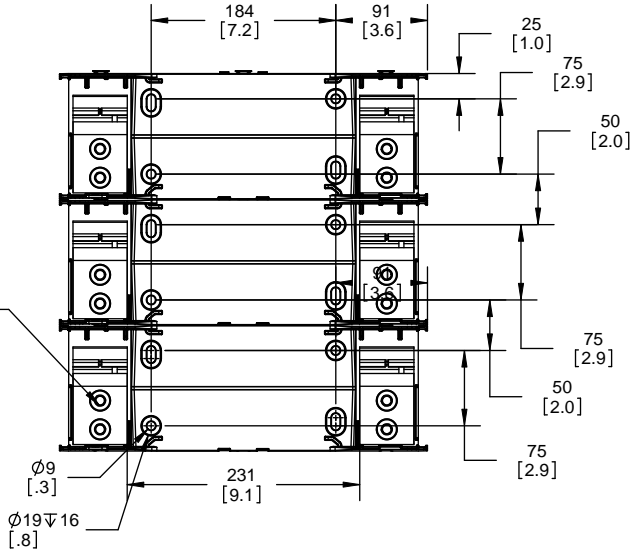

REVISIONS				DATE	ECN	BY
REV	ZONE	DESCRIPTION				

RM60600-3CR