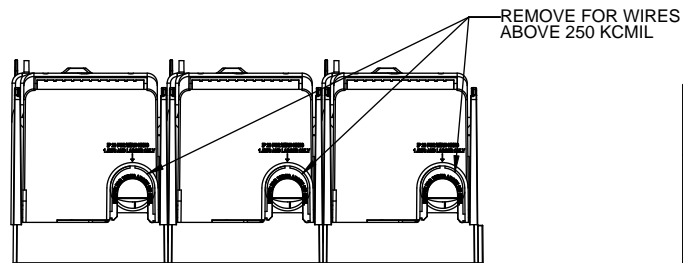

SCALE: 1:1      SIZE: A3      SHEET: 10 OF 14

DESIGN UNITS: METRIC (mm)  
UNLESS OTHERWISE SPECIFIED [INCHES]

THIRD ANGLE PROJECTION

**RM25400-3CR**

**RM25400-3CR  
WITH CVR-RH-25400 INSTALLED**

**RM25400-3CR  
WITH CVRI-RH-25400 INSTALLED**