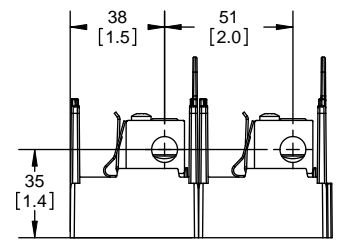

## Class R Fuseblocks Catalog Data

Catalog Number	Covers		Voltage	Current	Number of Poles	Label
	Class R	w/o Indication				
RM25100-1CR	CVR-RH-25100	CVRI-RH-25100	250	100	1	RM25100-1CR
RM25100-2CR					2	RM25100-2CR
RM25100-3CR					3	RM25100-3CR
RM25200-1CR	CVR-RH-25200	CVRI-RH-25200		200	1	RM25200-1CR
RM25200-2CR					2	RM25200-2CR
RM25200-3CR					3	RM25200-3CR
RM25400-1CR	CVR-RH-25400	CVRI-RH-25400		400	1	RM25400-1CR
RM25400-2CR					2	RM25400-2CR
RM25400-3CR					3	RM25400-3CR
RM25600-1CR	CVR-RH-25600	CVRI-RH-25600		600	1	RM25600-1CR
RM25600-2CR					2	RM25600-2CR
RM25600-3CR					3	RM25600-3CR

THIRD ANGLE PROJECTION

REVISIONS					
REV	ZONE	DESCRIPTION	DATE	ECN	BY

**RM60100-2CR**

**RM60100-2CR  
WITH CVR-RH-60100 INSTALLED**

**RM60100-2CR  
WITH CVRI-RH-60100 INSTALLED**

ALLEN KEY  
#3/16" (5.5MM)