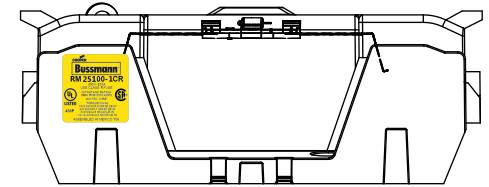

**RM25100-1CR**

ALLEN KEY #: 3/16" (5.5MM)

**RM25100-1CR WITH CVR-RH-25100 INSTALLED**

**RM25100-1CR WITH CVRI-RH-25100 INSTALLED**

**CVR-RH-25100**

**CVRI-RH-25100**

**COOPER Bussmann**  
St. Louis MO 63178