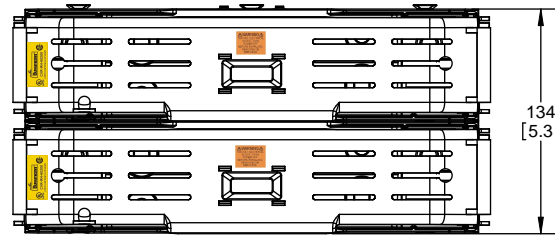

RM60200-2CR

**RM60200-2CR
WITH CVR-RH-60200 INSTALLED**

**RM60200-2CR
WITH CVRI-RH-60200 INSTALLED**

COOPER Bussmann
St. Louis MO 63178

TITLE:
Class R fuse holder-CUST-600V

SCALE: 1:1   SIZE: A3   SHEET: 5 OF 12