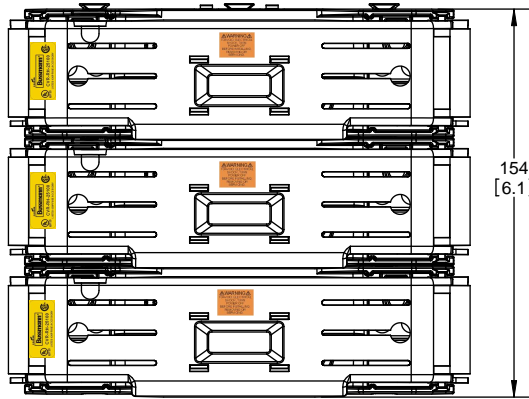

**RM25100-3CR
WITH CVR-RH-25100 INSTALLED**