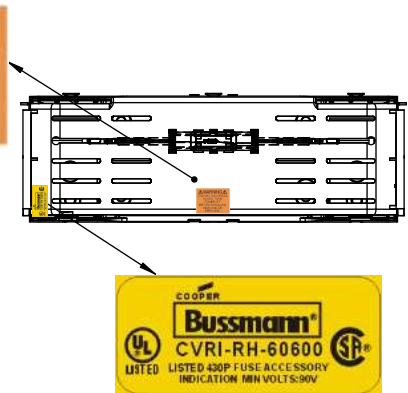

TITLE:
Class R fuse holder-CUST-600V

SCALE: 1:1 SIZE: A3 SHEET: 9 OF 12

RM60600-1CR

RM60600-1CR WITH CVR-RH-60600 INSTALLED

RM60600-1CR WITH CVRI-RH-60600 INSTALLED

CVR-RH-60600

CVRI-RH-60600

COOPER Bussmann
 St. Louis MO 63178