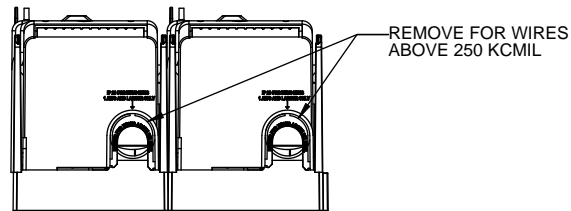

THIRD ANGLE PROJECTION

RM25400-2CR

**RM25400-2CR
WITH CVR-RH-25400 INSTALLED**

**RM25400-2CR
WITH CVRI-RH-25400 INSTALLED**

COOPER Bussmann
St. Louis MO 63178

TITLE:
Class R fuse holder-CUST-250V

SCALE: 1:1 SIZE: A3 SHEET: 10 OF 14