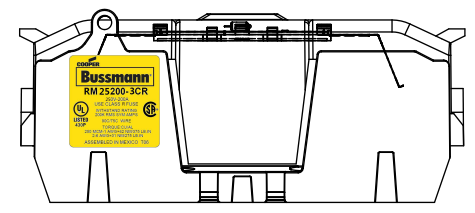

DESIGN UNITS: METRIC (mm)
UNLESS OTHERWISE SPECIFIED [INCHES]

THIRD ANGLE PROJECTION

RM25200-3CR

**RM25200-3CR
WITH CVR-RH-25200 INSTALLED**

**RM25200-3CR
WITH CVRI-RH-25200 INSTALLED**

ALLEN KEY #:
3/8"(10.0MM)