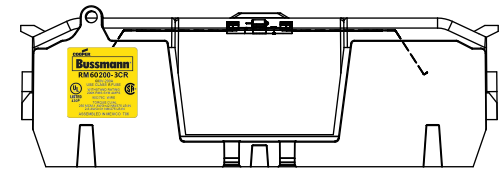

RM60200-3CR

**RM60200-3CR
WITH CVR-RH-60200 INSTALLED**

**RM60200-3CR
WITH CVRI-RH-60200 INSTALLED**

COOPER Bussmann
St. Louis MO 63178

TITLE: **Class R fuse holder-CUST-600V**

SCALE: 1:1   SIZE: A3   SHEET: 6 OF 12