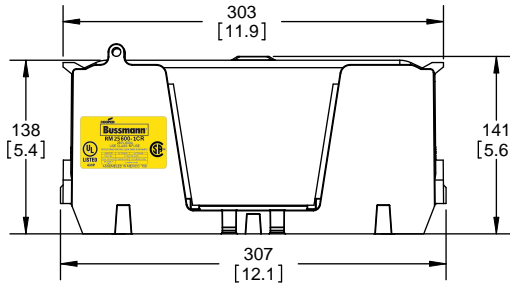

TITLE:
Class R fuse holder-CUST-250V

SCALE: 1:1 SIZE: A3 SHEET: 11 OF 14

DESIGN UNITS: METRIC (mm) UNLESS OTHERWISE SPECIFIED
 THIRD ANGLE PROJECTION

RM25600-1CR

RM25600-1CR WITH CVR-RH-25600 INSTALLED

RM25600-1CR WITH CVRI-RH-25600 INSTALLED