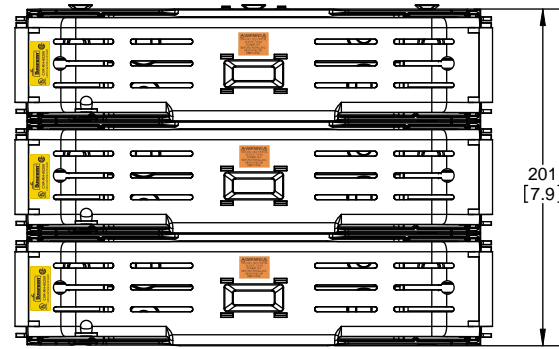

RM60200-3CR

**RM60200-3CR
WITH CVR-RH-60200 INSTALLED**

**RM60200-3CR
WITH CVRI-RH-60200 INSTALLED**

COOPER Bussmann
St. Louis MO 63178

TITLE: **Class R fuse holder-CUST-600V**

SCALE: 1:1   SIZE: A3   SHEET: 6 OF 12