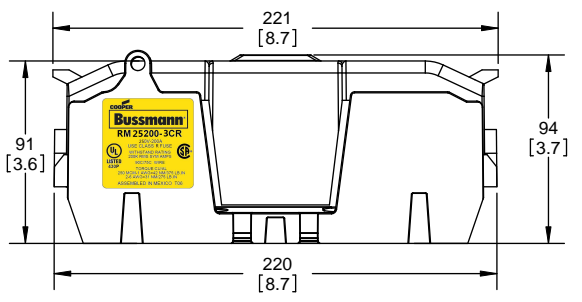

DESIGN UNITS: METRIC (mm)
UNLESS OTHERWISE SPECIFIED [INCHES]

THIRD ANGLE PROJECTION

RM25200-3CR

**RM25200-3CR
WITH CVR-RH-25200 INSTALLED**

**RM25200-3CR
WITH CVRI-RH-25200 INSTALLED**

ALLEN KEY #:
3/8"(10.0MM)