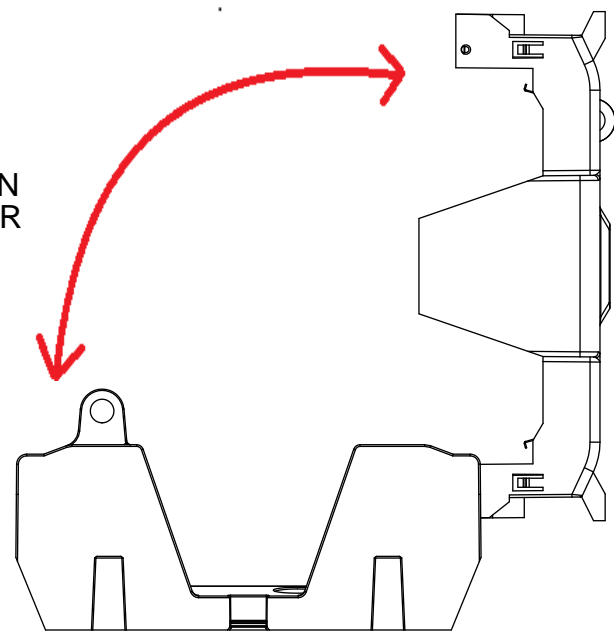

LIFT UP, THEN
ROTATE OVER