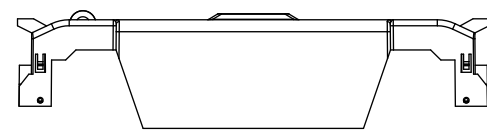

CVR-RH-60100

CVRI-RH-60100

COOPER Bussmann
St. Louis MO 63178

TITLE: **Class R fuse holder-CUST-600V**

SCALE: 1:1 SIZE: A3 SHEET: 1 OF 12