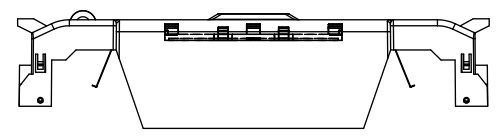

CVR-RH-60100

CVRI-RH-60100

COOPER Bussmann
St. Louis MO 63178

TITLE: **Class R fuse holder-CUST-600V**

SCALE: 1:1 SIZE: A3 SHEET: 1 OF 12