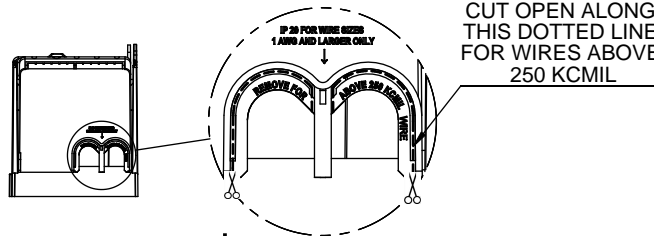

CVR-RH-60600

CVRI-RH-60600