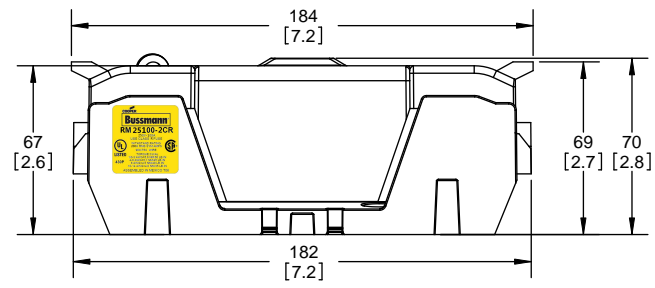

SCALE: 1:1 SIZE: A3 SHEET: 3 OF 14

DESIGN UNITS: METRIC (mm)
UNLESS OTHERWISE SPECIFIED
[INCHES]

THIRD ANGLE PROJECTION

RM25100-2CR

**RM25100-2CR
WITH CVR-RH-25100 INSTALLED**

**RM25100-2CR
WITH CVRI-RH-25100 INSTALLED**