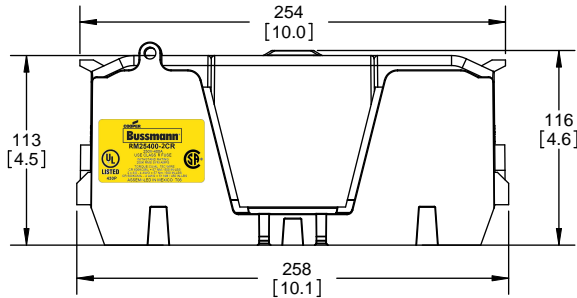

**RM25400-2CR
WITH CVRI-RH-25400 INSTALLED**

COOPER Bussmann
St. Louis MO 63178

TITLE:
Class R fuse holder-CUST-250V

SCALE: 1:1   SIZE: A3   SHEET: 10 OF 14