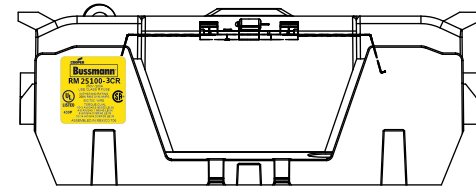

**RM25100-3CR
WITH CVRI-RH-25100 INSTALLED**

COOPER Bussmann
St. Louis MO 63178

TITLE:
Class R fuse holder-CUST-250V

SCALE: 1:1   SIZE: A3   SHEET: 5 OF 14