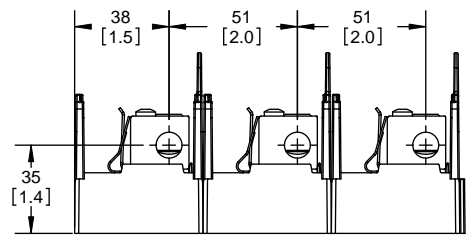

**RM25100-3CR
WITH CVRI-RH-25100 INSTALLED**

COOPER Bussmann
St. Louis MO 63178

TITLE:
Class R fuse holder-CUST-250V

SCALE: 1:1   SIZE: A3   SHEET: 5 OF 14