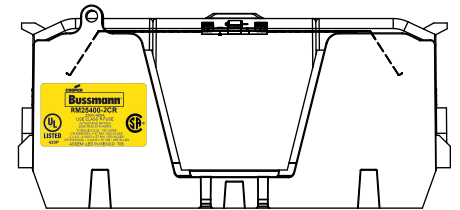

THIRD ANGLE PROJECTION

RM25400-2CR

**RM25400-2CR
WITH CVR-RH-25400 INSTALLED**

**RM25400-2CR
WITH CVRI-RH-25400 INSTALLED**

COOPER Bussmann
St. Louis MO 63178

TITLE:
Class R fuse holder-CUST-250V

SCALE: 1:1 SIZE: A3 SHEET: 10 OF 14