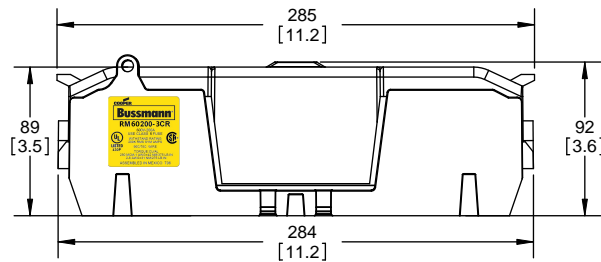

RM60200-3CR

**RM60200-3CR
WITH CVR-RH-60200 INSTALLED**

**RM60200-3CR
WITH CVRI-RH-60200 INSTALLED**

COOPER Bussmann
St. Louis MO 63178

TITLE: **Class R fuse holder-CUST-600V**

SCALE: 1:1   SIZE: A3   SHEET: 6 OF 12