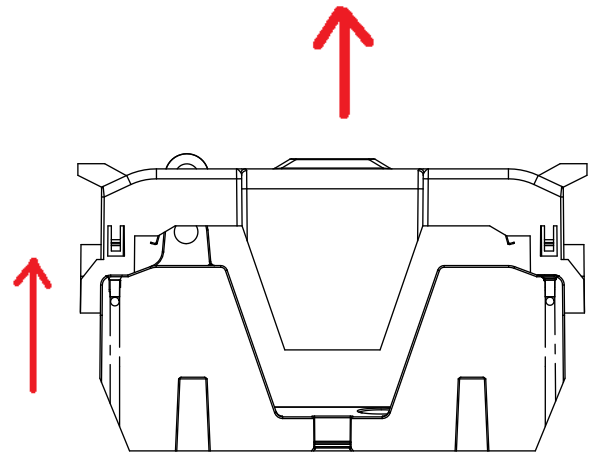

COOPER Bussmann
St. Louis MO 63178

TITLE:

Class R fuse holder-CUST

SCALE: 1:1

SIZE: A3

SHEET: 1 OF 14

LIFT UP, THEN
ROTATE OVER

 COOPER Bussmann St. Louis MO 63178		
TITLE: Class R fuse holder-CUST		
SCALE: 1:2	SIZE: A3	SHEET: 2 OF 14