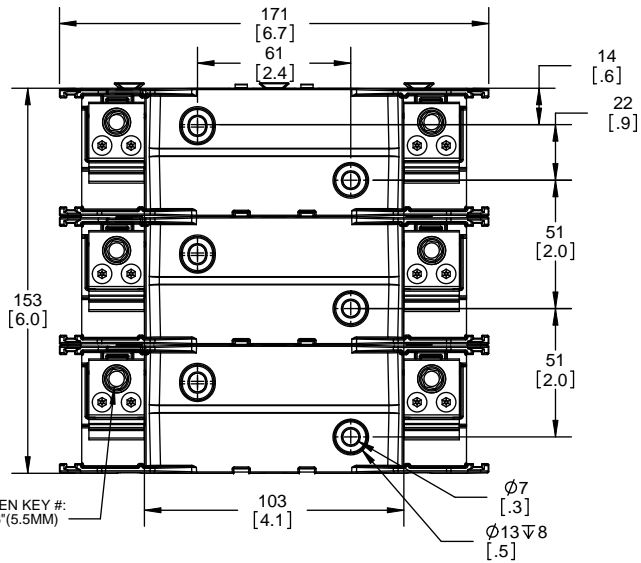

DESIGN UNITS: METRIC (mm)
UNLESS OTHERWISE SPECIFIED [INCHES]

THIRD ANGLE PROJECTION

RM25100-3CR