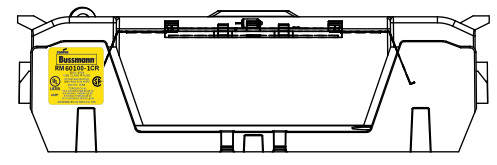

TITLE: **Class R fuse holder-CUST-250V**

SCALE: 1:1 SIZE: A3 SHEET: 14 OF 14

REVISONS			DATE	ECN	BY
REV	ZONE	DESCRIPTION			

RM60100-1CR

RM60100-1CR WITH CVR-RH-60100 INSTALLED

RM60100-1CR WITH CVRI-RH-60100 INSTALLED