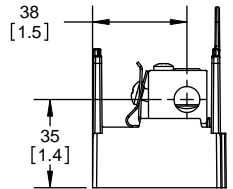

CVR-RH-60100

CVRI-RH-60100

COOPER Bussmann
St. Louis MO 63178

TITLE: **Class R fuse holder-CUST-600V**

SCALE: 1:1 SIZE: A3 SHEET: 1 OF 12