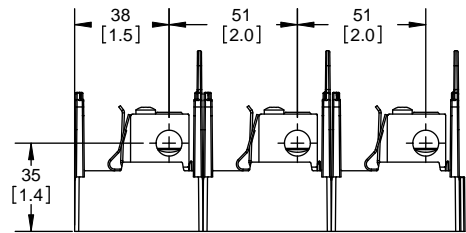

DESIGN UNITS: METRIC (mm)
UNLESS OTHERWISE SPECIFIED
[INCHES]

THIRD ANGLE PROJECTION

RM25100-3CR

**RM25100-3CR
WITH CVR-RH-25100 INSTALLED**

**RM25100-3CR
WITH CVRI-RH-25100 INSTALLED**

COOPER Bussmann
St. Louis MO 63178