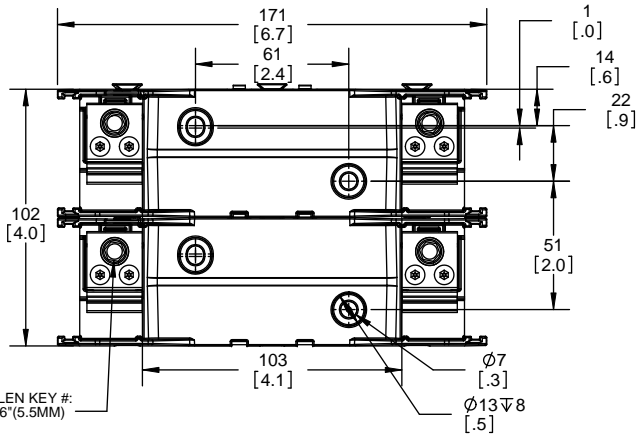

DESIGN UNITS: METRIC (mm)
UNLESS OTHERWISE SPECIFIED
[INCHES]

THIRD ANGLE PROJECTION

RM25100-2CR