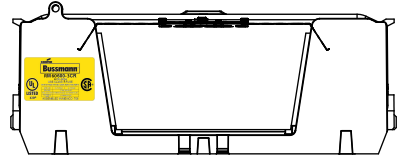

**RM60600-3CR
WITH CVRI-RH-60600 INSTALLED**

COOPER Bussmann
St. Louis MO 63178

TITLE:
Class R fuse holder-CUST-600V

SCALE: 1:5   SIZE: A3   SHEET: 12 OF 12