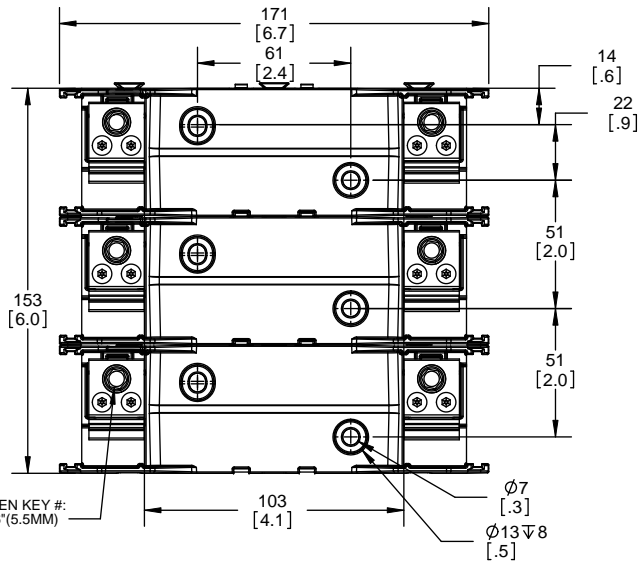

DESIGN UNITS: METRIC (mm)
UNLESS OTHERWISE SPECIFIED
[INCHES]

THIRD ANGLE PROJECTION

RM25100-3CR