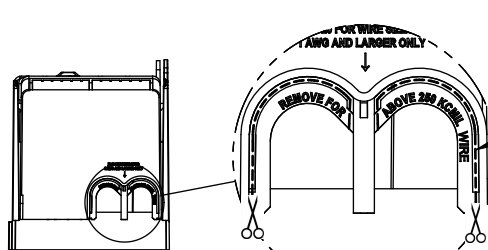

CVR-RH-25600

CVRI-RH-25600

CUT OPEN ALONG THIS DOTTED LINE FOR WIRES ABOVE 250 KCMIL

COOPER Bussmann
St. Louis MO 63178

Class R fuse holder-CUST-250V

SCALE: 1:1 SIZE: A3 SHEET: 12 OF 14