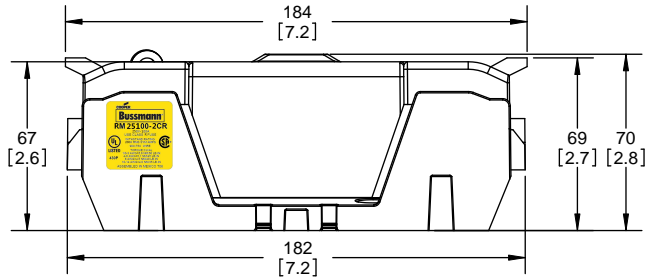

**RM25100-2CR
WITH CVRI-RH-25100 INSTALLED**

COOPER Bussmann
St. Louis MO 63178

Class R fuse holder-CUST-250V

SCALE: 1:1   SIZE: A3   SHEET: 4 OF 14