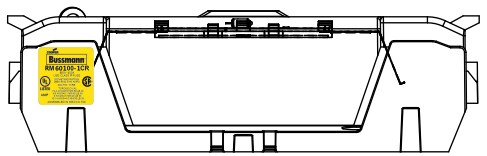

REVISIONS			DATE	ECN	BY
REV	ZONE	DESCRIPTION			

RM60100-1CR

RM60100-1CR WITH CVR-RH-60100 INSTALLED

RM60100-1CR WITH CVRI-RH-60100 INSTALLED