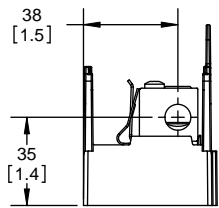

CVRI-RH-25100

COOPER Bussmann
St. Louis MO 63178

TITLE:
Class R fuse holder-CUST-250V

SCALE: 1:1   SIZE: A3   SHEET: 3 OF 14