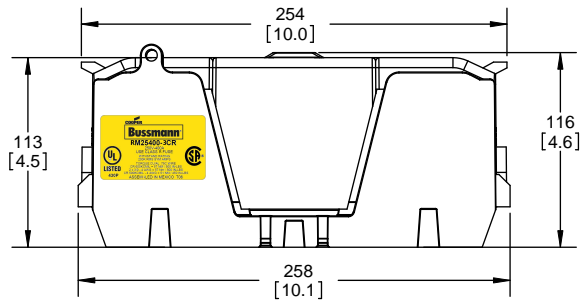

**RM25400-3CR
WITH CVRI-RH-25400 INSTALLED**

COOPER Bussmann
St. Louis MO 63178

TITLE:
Class R fuse holder-CUST-250V

SCALE: 1:1   SIZE: A3   SHEET: 11 OF 14