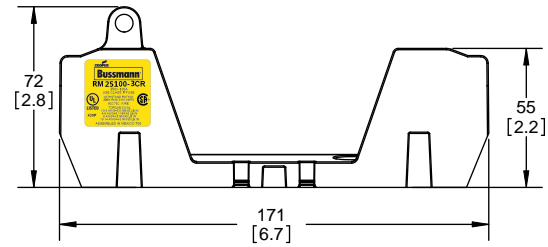

DESIGN UNITS: METRIC (mm)
UNLESS OTHERWISE SPECIFIED
[INCHES]

THIRD ANGLE PROJECTION

RM25100-3CR

**RM25100-3CR
WITH CVR-RH-25100 INSTALLED**

**RM25100-3CR
WITH CVRI-RH-25100 INSTALLED**

COOPER Bussmann
St. Louis MO 63178