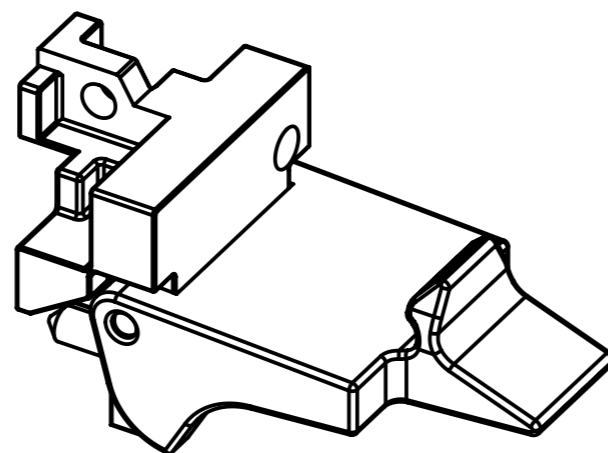

torque: 0,3 Nm

-fixing bracket of nickel plated zinc die casting
 -plastic fixing lever material: PA (thermoplastics, glass fiber reinforcement 25%)
 -NFF F2/13

	All Dimensions in mm Original Size DIN A3		Scale 2:1	Free size tol.		Ref. Sub.	
	All rights reserved Department EC PD - RO		Created by STOICA	Inspected by AVRAM	Standardisation HOFFMANN	Date 2013-03-20	State Final Release
HARTING Electronics GmbH D-32339 Espelkamp		Title DIN-Power bracket left D20metal				Doc-Key / ECH-Nr. 100222301/UGD/002/C	
		Type TB	Number 09068009946		Rev. C	Page 1/1	