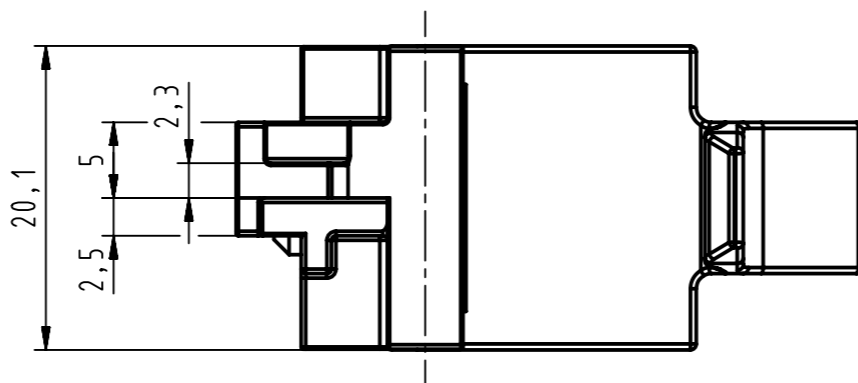

torque: 0,3 Nm

-fixing bracket of nickel plated zinc die casting
 -plastic fixing lever material: PA (thermoplastics, glass fiber reinforcement 25%)
 -NFF F2/13

	All Dimensions in mm Original Size DIN A3		Scale 2:1	Free size tol.		Ref. Sub.	
	All rights reserved Department EC PD - RO		Created by STOICA	Inspected by AVRAM	Standardisation HOFFMANN	Date 2013-03-20	State Final Release
HARTING Electronics GmbH D-32339 Espelkamp		Title DIN-Power bracket left D20metal				Doc-Key / ECH-Nr. 100222301/UGD/002/C	
		Type TB	Number 09068009946		Rev. C	Page 1/1	