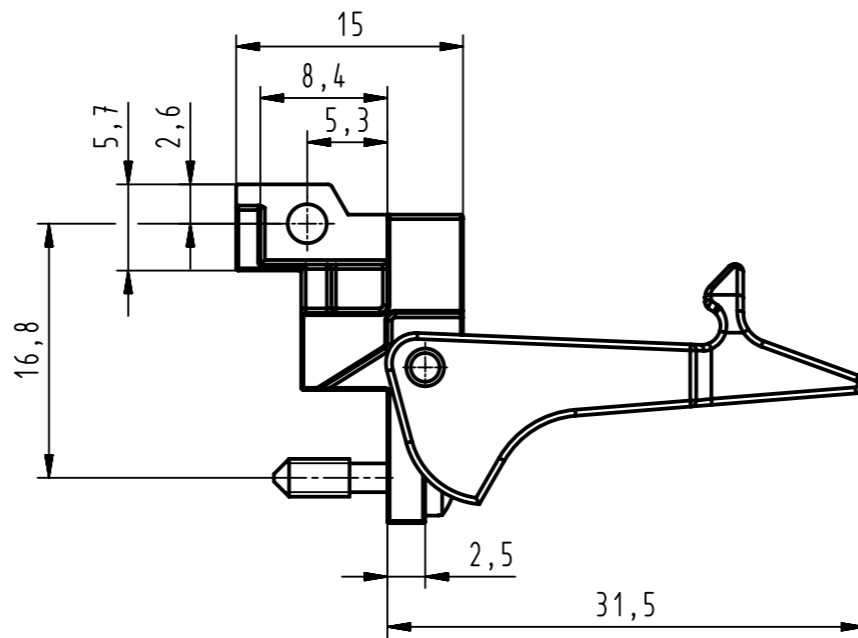

torque: 0,3 Nm

-fixing bracket of nickel plated zinc die casting
 -plastic fixing lever material: PA (thermoplastics, glass fiber reinforcement 25%)
 -NFF F2/13

	All Dimensions in mm Original Size DIN A3		Scale 2:1	Free size tol.		Ref. Sub.	
	All rights reserved Department EC PD - RO		Created by STOICA	Inspected by AVRAM	Standardisation HOFFMANN	Date 2013-03-20	State Final Release
HARTING Electronics GmbH D-32339 Espelkamp		Title DIN-Power bracket left D20metal				Doc-Key / ECH-Nr. 100222301/UGD/002/C	
		Type TB	Number 09068009946		Rev. C	Page 1/1	