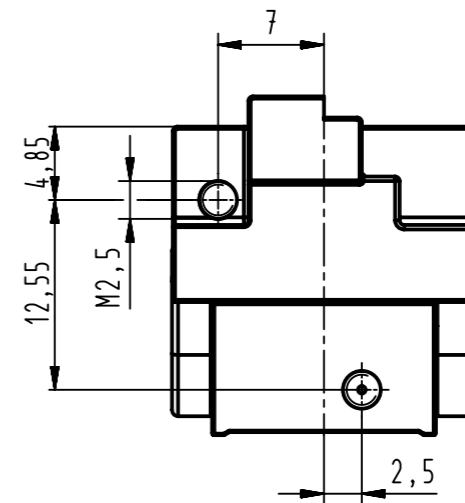

torque: 0,3 Nm

-fixing bracket of nickel plated zinc die casting
 -plastic fixing lever material: PA (thermoplastics, glass fiber reinforcement 25%)
 -NFF F2/13

	All Dimensions in mm Original Size DIN A3		Scale 2:1	Free size tol.		Ref. Sub.	
	All rights reserved Department EC PD - RO		Created by STOICA	Inspected by AVRAM	Standardisation HOFFMANN	Date 2013-03-20	State Final Release
HARTING Electronics GmbH D-32339 Espelkamp		Title DIN-Power bracket left D20metal				Doc-Key / ECH-Nr. 100222301/UGD/002/C	
		Type TB	Number 09068009946		Rev. C	Page 1/1	