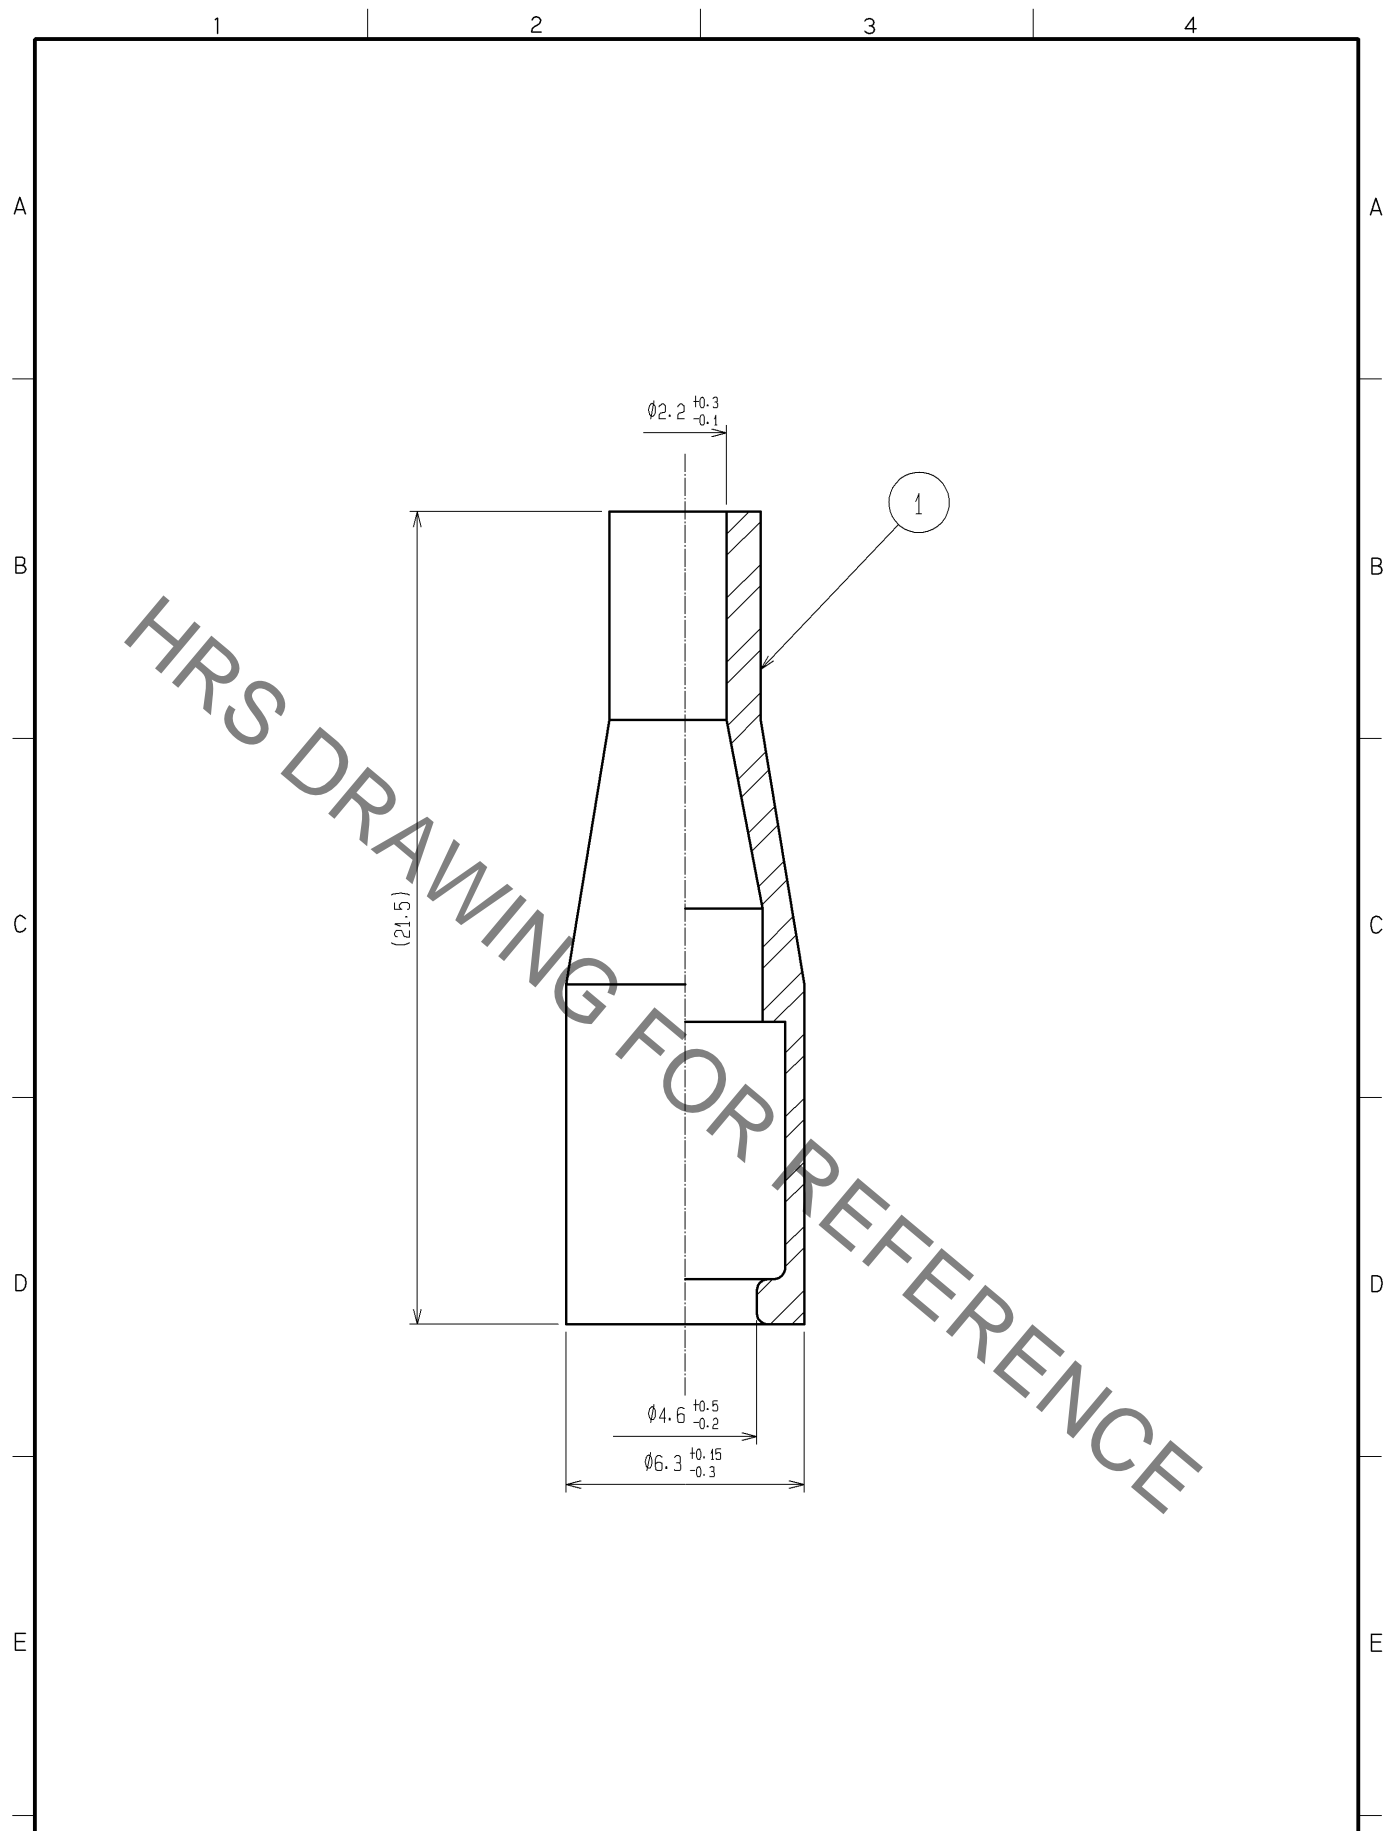

1	Synthetic Resin	Blue						
NO.	MATERIAL	FINISH	REMARKS	NO.	MATERIAL	FINISH	REMARKS	
UNITS mm		SCALE 5 : 1	COUNT 	DESCRIPTION OF REVISIONS		DESIGNED	CHECKED	DATE
HIROSE ELECTRIC CO., LTD.	APPROVED	: HA. OKANO	08.05.15	DRAWING NO.		EDC4-176216-00		
	CHECKED	: KS. JOKURA	08.05.15	PART NO.		HSC-PH2-E1-A-HOOD		
	DESIGNED	: FS. YOSHIDA	08.05.15	CODE NO.		CL704-0560-8-00		
	DRAWN	: FS. YOSHIDA	08.05.15			1/1		