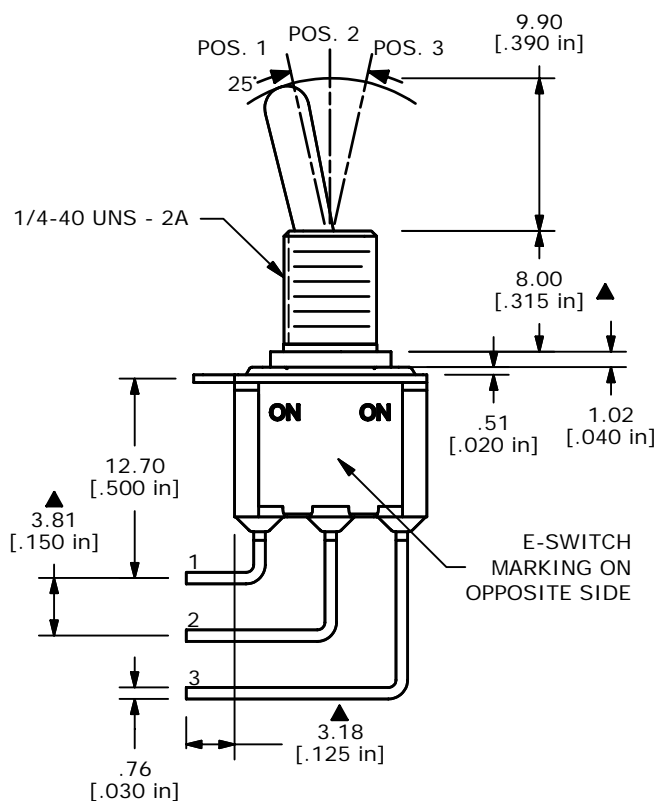

P.C. MOUNTING

ISOMETRIC

SWITCH FUNCTION		
POS. 1	POS. 2	POS. 3
ON	N/A	ON
2-3	OPEN	2-1

CIRCUIT: SPDT

NOTE:

1. ALL DIMENSIONS IN MM [INCH]
2. GENERAL TOLERANCE: X.X=±0.4  
X.XX=±0.25
3. TERMINAL NUMBERS FOR REF ONLY
- ▲4. CONTACT MATERIAL: GOLD
5. RATING: 0.4VA MAX. @ 20 VAC OR VDC MAX.
6. ELECTRIC LIFE: 40,000 MAKE-AND-BREAK CYCLES AT FULL LOAD.
7. INSULATION RESISTANCE: 1,000 MEGA-OHM MIN.
8. DIELECTRIC STRENGTH: 1,000 V RMS @SEA LEVEL.
9. OPERATING TEMP.: -30°C to 85°C
10. ▲ DENOTES CRITICAL PARAMETER.
11. 2002/95/EC (ROHS) COMPLIANT
- ▲12. HARDWARE TO BE SHIPPED BULK:  
T100011 - LOCK WASHER (1)  
T100015 - LOCK RING (1)  
T100000 - HEX NUT (2)

**E-SWITCH®**

TITLE 100SP1T1B6M7REH

A	16832	RELEASED FOR PRODUCTION	1/5/07	TN
REV	PCR NO	DESCRIPTION	DATE	BY

SCALE	DATE	DR	DWG	REV
2:1	1/5/2007	TN	ST111103	A

THE INFORMATION CONTAINED IN THIS DOCUMENT IS PROPRIETARY TO E-SWITCH AND IS NOT TO BE COPIED OR TRANSFERRED