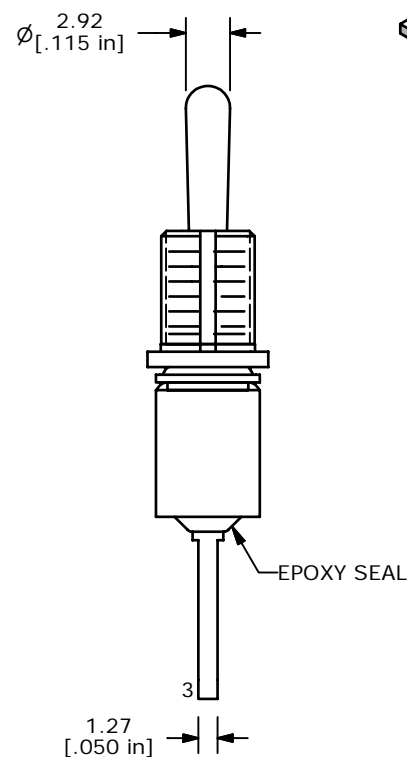

P.C. MOUNTING

ISOMETRIC

SWITCH FUNCTION		
POS. 1	POS. 2	POS. 3
ON	N/A	ON
2-3	OPEN	2-1

CIRCUIT: SPDT

NOTE:

1. ALL DIMENSIONS IN MM [INCH]
2. GENERAL TOLERANCE: X.X=±0.4  
X.XX=±0.25
3. TERMINAL NUMBERS FOR REF ONLY
- ▲4. CONTACT MATERIAL: GOLD
5. RATING: 0.4VA MAX. @ 20 VAC OR VDC MAX.
6. ELECTRIC LIFE: 40,000 MAKE-AND-BREAK CYCLES AT FULL LOAD.
7. INSULATION RESISTANCE: 1,000 MEGA-OHM MIN.
8. DIELECTRIC STRENGTH: 1,000 V RMS @SEA LEVEL.
9. OPERATING TEMP.: -30°C to 85°C
10. ▲ DENOTES CRITICAL PARAMETER.
11. 2002/95/EC (ROHS) COMPLIANT
- ▲12. HARDWARE TO BE SHIPPED BULK:  
T100011 - LOCK WASHER (1)  
T100015 - LOCK RING (1)  
T100000 - HEX NUT (2)

**E-SWITCH®**

TITLE 100SP1T1B6M7REH

A	16832	RELEASED FOR PRODUCTION	1/5/07	TN
REV	PCR NO	DESCRIPTION	DATE	BY

SCALE	DATE	DR	DWG	REV
2:1	1/5/2007	TN	ST111103	A

THE INFORMATION CONTAINED IN THIS DOCUMENT IS PROPRIETARY TO E-SWITCH AND IS NOT TO BE COPIED OR TRANSFERRED