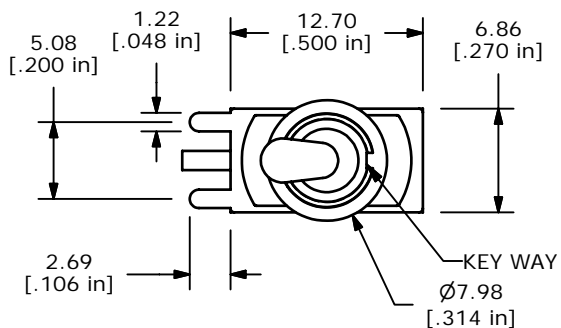

P.C. MOUNTING

ISOMETRIC

SWITCH FUNCTION		
POS. 1	POS. 2	POS. 3
ON	N/A	ON
2-3	OPEN	2-1

CIRCUIT: SPDT

NOTE:

1. ALL DIMENSIONS IN MM [INCH]
2. GENERAL TOLERANCE: X.X=±0.4  
X.XX=±0.25
3. TERMINAL NUMBERS FOR REF ONLY
- ▲4. CONTACT MATERIAL: GOLD
5. RATING: 0.4VA MAX. @ 20 VAC OR VDC MAX.
6. ELECTRIC LIFE: 40,000 MAKE-AND-BREAK CYCLES AT FULL LOAD.
7. INSULATION RESISTANCE: 1,000 MEGA-OHM MIN.
8. DIELECTRIC STRENGTH: 1,000 V RMS @SEA LEVEL.
9. OPERATING TEMP.: -30°C to 85°C
10. ▲ DENOTES CRITICAL PARAMETER.
11. 2002/95/EC (ROHS) COMPLIANT
- ▲12. HARDWARE TO BE SHIPPED BULK:  
T100011 - LOCK WASHER (1)  
T100015 - LOCK RING (1)  
T100000 - HEX NUT (2)