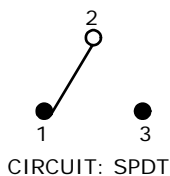

P.C. MOUNTING

ISOMETRIC

SWITCH FUNCTION		
POS. 1	POS. 2	POS. 3
ON	N/A	ON
2-3	OPEN	2-1

CIRCUIT: SPDT

NOTE:

1. ALL DIMENSIONS IN MM [INCH]
2. GENERAL TOLERANCE: X.X=±0.4  
X.XX=±0.25
3. TERMINAL NUMBERS FOR REF ONLY
- ▲4. CONTACT MATERIAL: GOLD
5. RATING: 0.4VA MAX. @ 20 VAC OR VDC MAX.
6. ELECTRIC LIFE: 40,000 MAKE-AND-BREAK CYCLES AT FULL LOAD.
7. INSULATION RESISTANCE: 1,000 MEGA-OHM MIN.
8. DIELECTRIC STRENGTH: 1,000 V RMS @SEA LEVEL.
9. OPERATING TEMP.: -30°C to 85°C
10. ▲ DENOTES CRITICAL PARAMETER.
11. 2002/95/EC (ROHS) COMPLIANT
- ▲12. HARDWARE TO BE SHIPPED BULK:  
T100011 - LOCK WASHER (1)  
T100015 - LOCK RING (1)  
T100000 - HEX NUT (2)