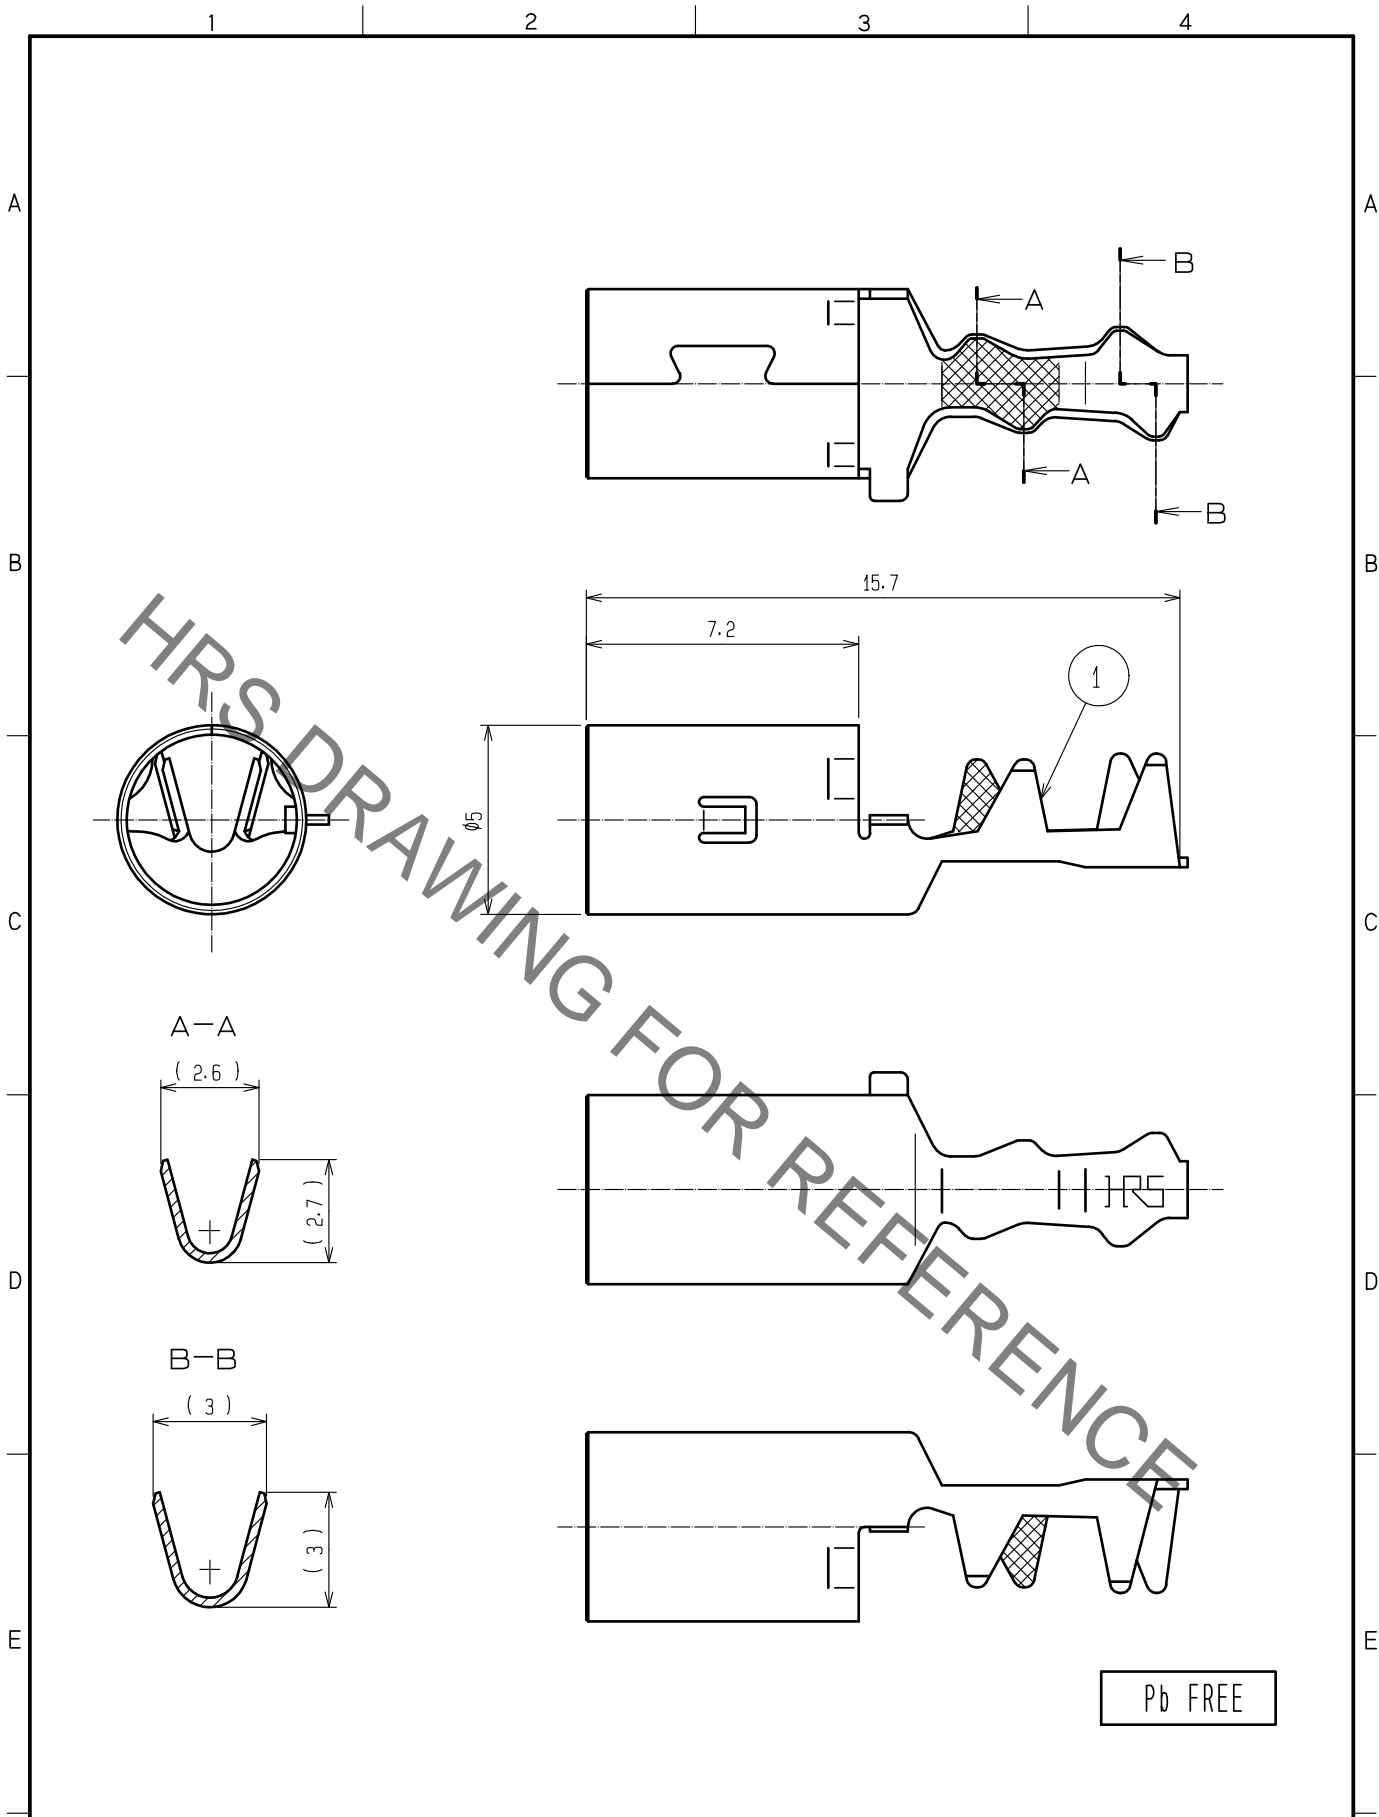

1	PHOSPHOR BRONZE	TIN PLATED							
NO.	MATERIAL	FINISH .	REMARKS	NO.	MATERIAL	FINISH .	REMARKS		
UNITS mm		SCALE 5 : 1	COUNT 	DESCRIPTION OF REVISIONS		DESIGNED	CHECKED	DATE	
HIROSE ELECTRIC CO., LTD.		APPROVED : NH. NAKATA	15.08.08	DRAWING NO.		EDC-166297-00-00			
		CHECKED : KI. HIROKAWA	15.08.08	PART NO.		GT16- / 0.7-1.5SC			
		DESIGNED : NK. IKUTA	15.08.08	CODE NO.		CL766-0056-4-00			1/1
		DRAWN : NK. IKUTA	15.08.08						